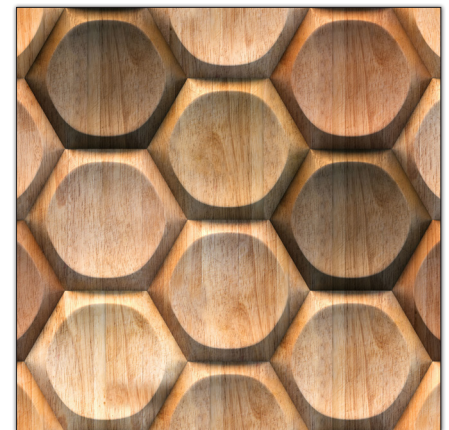

Art For The Soundscape...

Design Library

All Designs can be created as single panels or divided across 3 panels for all sizes

Carvings

Jungle

Florals

Bronze

Beach

Oak

Impression

Palm

Starry

Mural

Paradise

Sunset

Wood Grain

Acoustic Quiet Art perfect for areas where noise affects the soundscape, while adding a visual dimension to the space.

Offering stunning options for your spaces aesthetic.

With an NRC of 0.70, SANA 24mm absorbs up to 70% of noise pollution, adding acoustic and aesthetic benefit to the space.