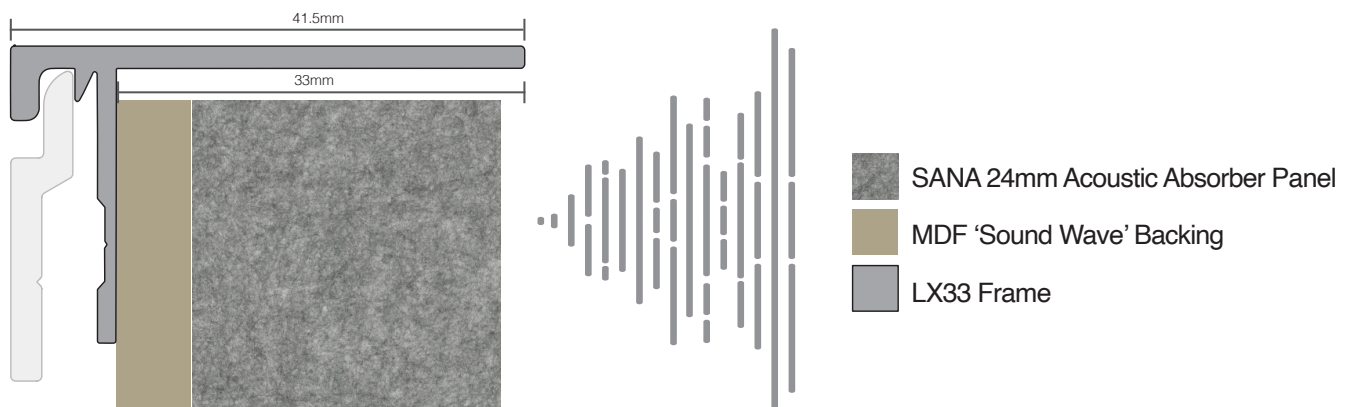

Acoustic Quiet Art perfect for areas where noise affects the soundscape, while adding a visual dimension to the space.

Offering stunning options for your spaces aesthetic.

With an NRC of 0.70, SANA 24mm absorbs up to 70% of noise pollution, adding acoustic and aesthetic benefit to the space.

- Featuring LX33 powder coated frame: Black, White, Teak, Ash
- High resolution graphic finish
- Graphic library & custom artwork options
- Available in 6 ideal sizes
- Split batten installation
- MDF backing enhanced acoustics
- 15 business day lead time

Code	(size mm)	Colour Frame
VAA6060-C	600x600	Black or White LX33
VAA9060-C	900x600	Black or White LX33
VAA1290-C	1200x900	Black or White LX33
VAA1590-C	1500x900	Black or White LX33
VAA1812-C	1800x1200	Black or White LX33
VAA2412-C	2400x1200	Black or White LX33

Code	(size mm)	Colour Frame
VAA6060-W	600x600	Teak or Ash (Woodgrain)
VAA9060-W	900x600	Teak or Ash (Woodgrain)
VAA1290-W	1200x900	Teak or Ash (Woodgrain)
VAA1590-W	1500x900	Teak or Ash (Woodgrain)
VAA1812-W	1800x1200	Teak or Ash (Woodgrain)
VAA2412-W	2400x1200	Teak or Ash (Woodgrain)

Note: Lead time may vary for Woodgrain finish