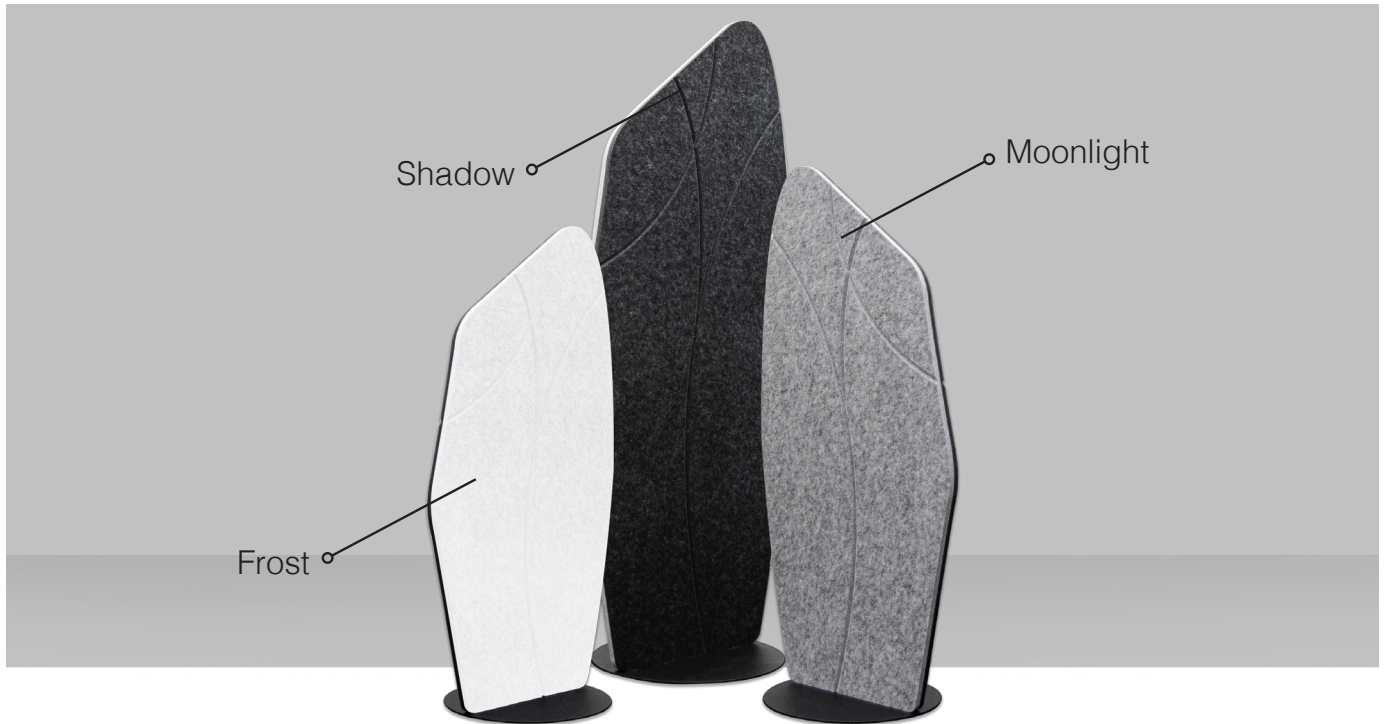

Transform Your Space With **SUMMIT**

Create a visual display of sound absorbing acoustics with SANA Shapes.

Summit offers diversity and aesthetic through mobile function and design flexibility in 3 complimentary colour options.

With an NRC of 0.70, SANA 24mm absorbs up to 70% of noise pollution, adding acoustic and aesthetic benefit to the space.

Code	(size mm)	Colour
SANA-SMT1800-SD	1800x560mm	Shadow
SANA-SMT1800-ML	1800x560mm	Moonlight
SANA-SMT1800-FR	1800x560mm	Frost
SANA-SMT1800-MS	1800x560mm	Moonlight-Shadow
SANA-SMT1800-SF	1800x560mm	Shadow-Frost
SANA-SMT1800-FM	1800x560mm	Frost-Moonlight
SANA-SMT1500 Series		
SANA-SMT1500-SD	1500x560mm	Shadow
SANA-SMT1500-ML	1500x560mm	Moonlight
SANA-SMT1500-FR	1500x560mm	Frost
SANA-SMT1500-MS	1500x560mm	Moonlight-Shadow
SANA-SMT1500-SF	1500x560mm	Shadow-Frost
SANA-SMT1500-FM	1500x560mm	Frost-Moonlight
SANA-SMT1200 Series		
SANA-SMT1200-SD	1200x560mm	Shadow
SANA-SMT1200-ML	1200x560mm	Moonlight
SANA-SMT1200-FR	1200x560mm	Frost
SANA-SMT1200-MS	1200x560mm	Moonlight-Shadow
SANA-SMT1200-SF	1200x560mm	Shadow-Frost
SANA-SMT1200-FM	1200x560mm	Frost-Moonlight

- Perfect for privacy in commercial spaces
- Design reflects 'Summit' mountain peaks
- Designer and functional mobile acoustic dividers
- Features an etched groove surface design
- Features black powder-coated heavy base
- 3 heights in 3 diverse colours and combinations
- Choose one or two colours from the 12mm SANA Acoustic Panel range