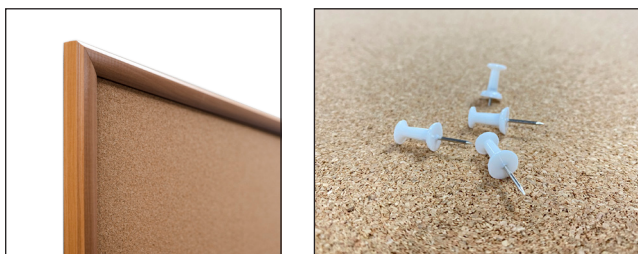

Change: VSB – Staff Boards NEW features all sizes

- New silver frame
- Coloured magnets
- BONUS NEW marker/magnetic eraser duo
- Includes built-in pen tray

Effective: **Immediately**

Change: VL0001 – Lectern NEW design

- Updated price (contact our team for details)
- NEW A-shape leg structure for stability
- Perforated front panel bottom half only
- Privacy guard on top shelf
- BONUS LED Battery clip on light
- BONUS Clear Gloss A3 magnetic sign holder
-

Effective: **Immediately**

New: VCP9060 – Oak Style Frame Corkboard

- 900x600mm
 - Oak Style finish lightweight frame
 - Includes 4x white push pins and mounting kit
- Effective: **Immediately**

NSW Head Office