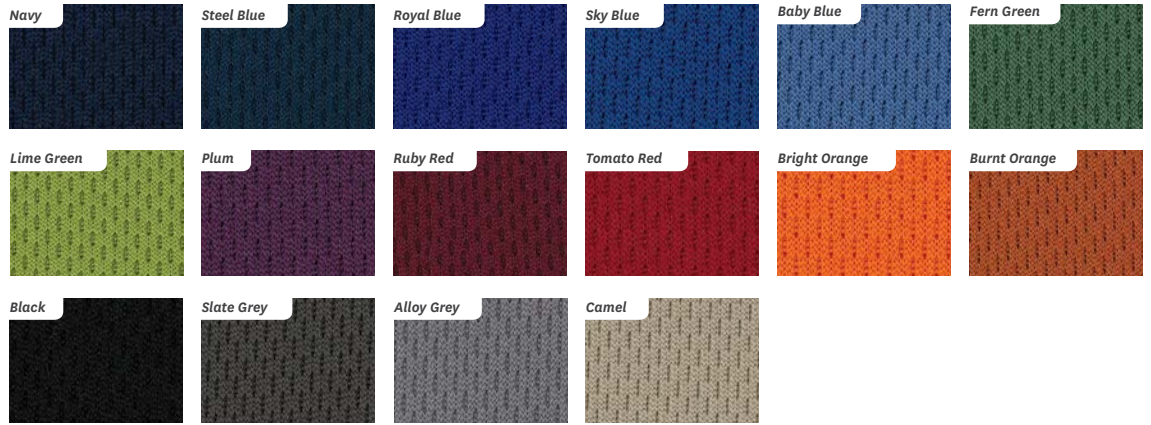

Seating & Screen Fabric Options

Breathe