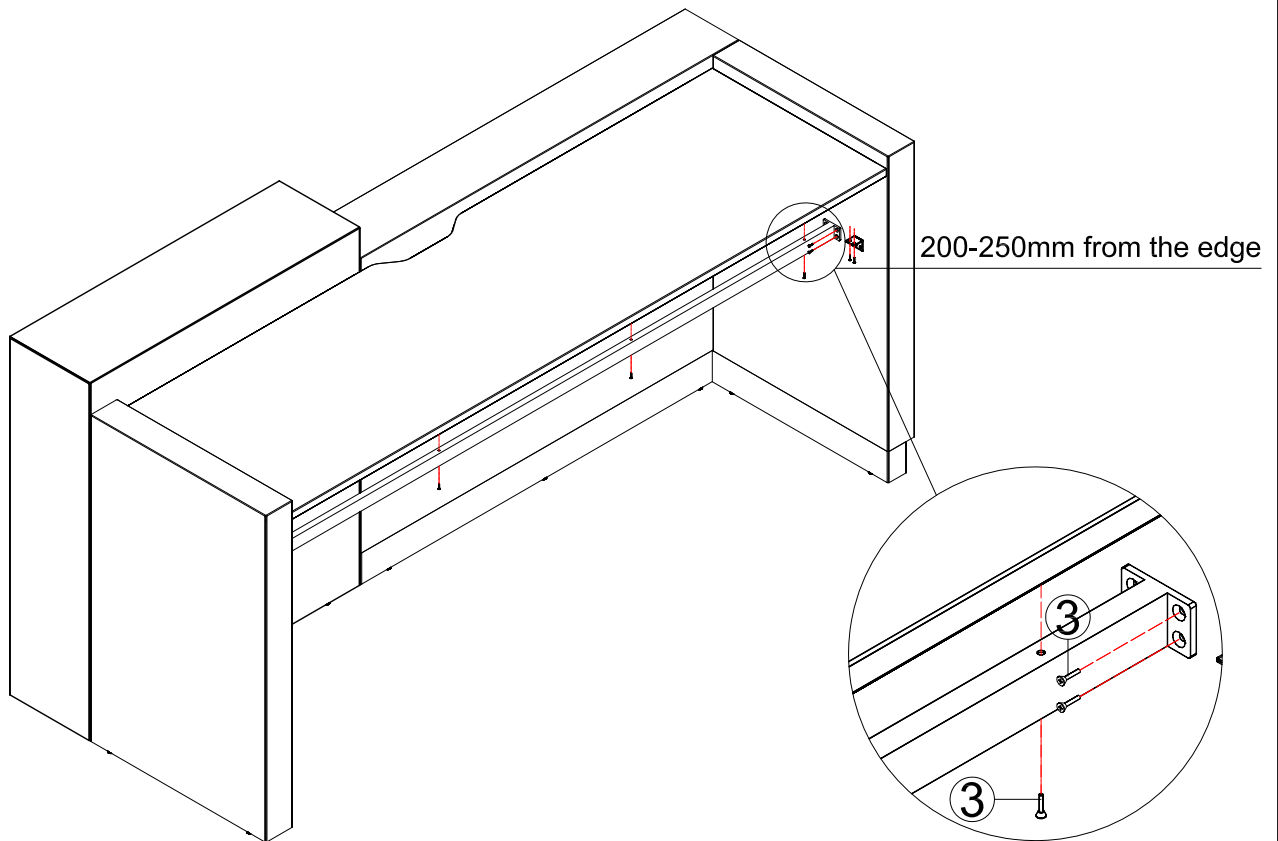

Assembly Instructions

MODEL NO:SEMPRE NO/NW SEMPRE NO/BL

Bracket	08
	1
8PCS	
Wood Screw 4x16	
	2
32PCS	
Wood Screw 4x20	
	3
12PCS	

STEP1

STEP2

STEP3

IMPORTANT NOTE:

- Place all laminated parts on a clean and smooth surface such as a rug or carpet to avoid the parts from being scratched.
- Check to be sure that you have all parts and hardware.
- Remove all wrapping materials, including staples & packing straps before you start to assemble.
- Don't tighten all screws/bolts until all completely assembled.
- Keep all hardware parts out of reach of children

Assembly Instructions

MODEL NO:SEMPRE NO/NW SEMPRE NO/BL

STEP4

STEP5

IMPORTANT NOTE:

- Place all laminated parts on a clean and smooth surface such as a rug or carpet to avoid the parts from being scratched.
- Check to be sure that you have all parts and hardware.
- Remove all wrapping materials, including staples & packing straps before you start to assemble.
- Don't tighten all screws/bolts until all completely assembled.
- Keep all hardware parts out of reach of children