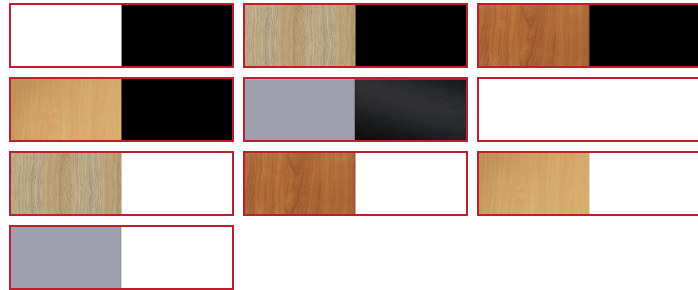

Eternity Coffee Table

The eternity coffee table has a sleek and seamless design. The Table features a powdercoat Eternity frame in black or White Satin, promoting style and durability.

Comes in 3 different tops, including circle, square and rectangle, with five finishes to choose from.

Round and square tops come with a set of four legs, and the rectangular top comes with a full underframe with double support rails.

Backed by a 5-year warranty.

Finishes:

Product Features

- E0 Enviroboard Melamine Table Top
- 2mm Steel Gauge Leg Set
- Adjustable Levelling Feet
- 5 Year Warranty
- ECT600 & ECT 900 Tops come in a Natural White, Natural Oak, Cherry & Beech
- ECT99 Tops come in Natural White & Natural Oak
- ECT126 Tops come in Natural White, Natural Oak, Cherry, Beech & Grey