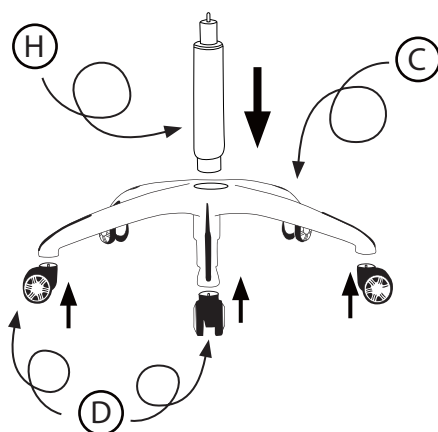

» PARTS

*Only for Zodiac

» STEPS

» STEP 1

» STEP 2

» STEP 3

» STEP 4

» STEP 5

PREVENTIVE MAINTENANCE AND WARNING

- » **USE** this product only for seating one person at a time.
- » **DO NOT** use this chair as a step stool/ladder.
- » **DO NOT** sit on any part of the chair except the seat.
- » **DO NOT** use chair on uneven floor surfaces.
- » **DO NOT** use chair unless all bolts, screws are tight.
At least every 6 months check all bolts, screws to be sure they are tight.