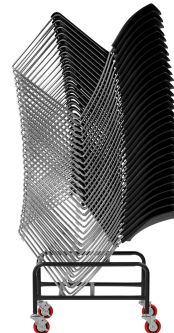

# Venu Sled - PP Seat & Back 'Pronto'

Product Code: VEMF375P-PR

Lead Time Guide: 0.1 - 1 weeks

## OVERVIEW

New – 'Pronto' Range – Quick delivery within 1-7 days!

A brilliant, well-engineered, multipurpose chair – Venu is available in Black Polypropylene with a chrome frame and can be linked in rows with an optional discreet linking device.

Venu is very comfortable and stacks up to 35 high on a trolley\*.

\*Plastic seat and back version only – Upholstered version stacks 6 high on floor/up to 18 on trolley

### Chair Dimensions (mm)

O/A Height: 840~

O/A Width: 480~

O/A Depth: 540~

Seat Width: 425~

Seat Depth: 435~

Back Width: 470~

Back Height: 400~