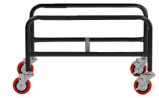

## FEATURES

Stackable (12 high on floor/up to 35 on trolley\*)

Very Strong, Solid Rod Sled Base Frame

Chrome Finish

Soft Bumpers Under Seat to Prevent Scratching

140kg Recommended Weight Capacity

10 Year Warranty

## RELATED PRODUCTS

Venu Sled - Upholstered Seat & PP Back

Venu Sled - Upholstered Seat & Back

Venu Sled - PP Seat & Back

Venu Trolley