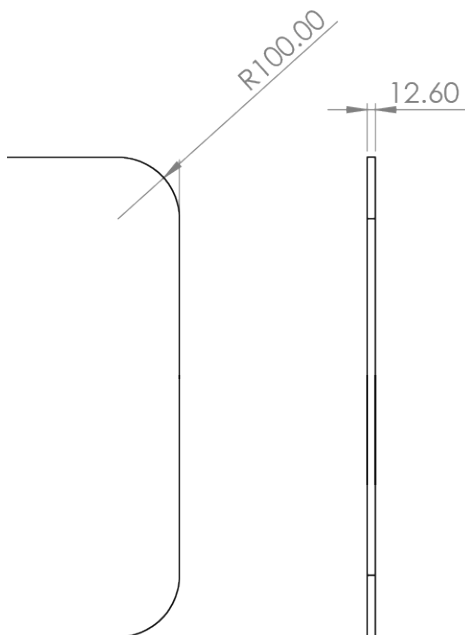

Sistem Whiteboard Wall
Board Single Whiteboard

The magnetic writing surface is laid upon solid Scandinavian plywood made for architectural joinery applications. This product has a warm, light coloured appearance and intricate grain detail finished in a beautiful smooth natural waxed edge. The Skändi is a stylish natural-looking piece that works well in any space.

Code	Skandi - Single Boards	Size (mm)	Min. Order
SKD2400	Skandi Board 2400	2380 x 1180	1
SKD1200	Skandi Board 1200	1180 x 900	1
SKD1500	Skandi Board 1500	1500 x 1180	1
SKD1212	Skandi Board 1200 Square	1180 x 1180	1

Code	Skandi Sistem - Whiteboard Wall	Size (mm)	Min. Order
SKD1200-O	Outer - Round + Square Corners	1180 x 900	2
SKD1200-I	Inner - Square corners	1180 x 900	1
SKD1800-O	Outer - Round + Square Corners	1780 x 1180	2
SKD1800-I	Inner - Square corners	1780 x 1180	1