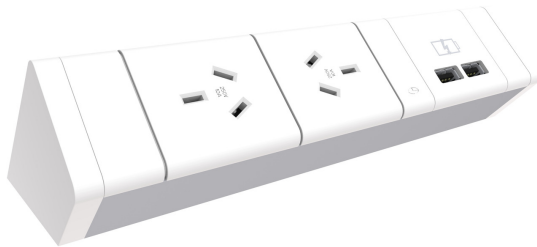

Available in White or Black.

2 Years Warranty.

POWER RAILS

ABOVE DESK POWER - SWPR2G2USB

Includes :

- 2 x GPO rotated
- 2 x USB charger
- 500mm lead
- D splitter
- Desk clamps

Available in White or Black.

2 Years Warranty.

ABOVE DESK POWER - SWPR4G3D

Includes :

- 4 x 10amp auto switched socket outlet (2 rotated)
- Provision for 3 data
- 2 x 25mm data tiles (SW18B1)
- 1000mm lead
- D splitter
- Desk clamps

Available in White or Black.