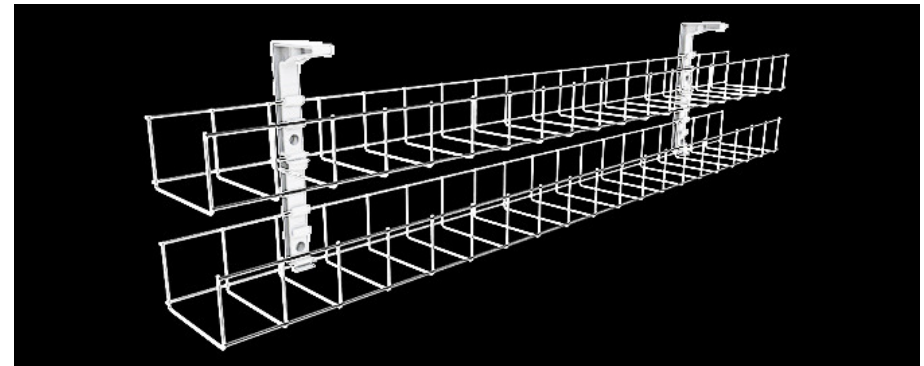

DUAL TIER CABLE BASKET

Dual Tier Cable Baskets, sold individually for cable tidy purposes, power and data leads.

Includes:

- 1 x Dual Tier Cable Basket Tray
- 2 x Mounting Brackets

Available in lengths:

- SW650BASKET2 - 650mm,
- SW950BASKET2 - 950mm,
- SW1250BASKET2 - 1250mm,
- SW1550BASKET2 - 1550mm.

2 Years Warranty.