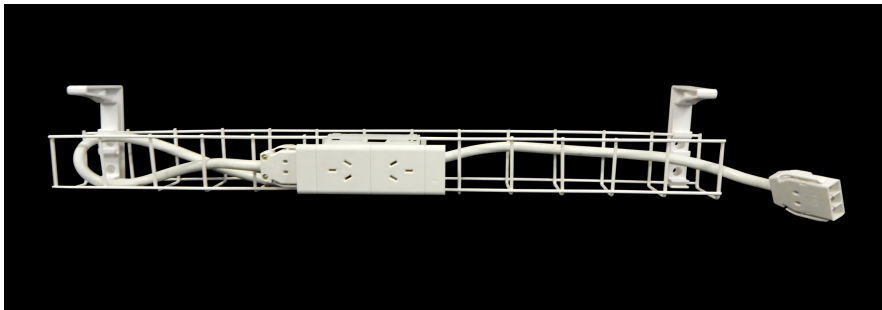

ELITE OFFICE
FURNITURE

SINGLE TIER CABLE BASKET KITS - 2 GPO

UNDER DESK CABLE MANAGEMENT - Single Tier with 2 GPO

Connects to wall starter, adjoining cable basket or power pole kit. Takes power only, no data.

Available in 4 sizes to suit table tops ranging from 900mm to 1800mm.

Available in White Only.

2 Years Warranty.

SWBK6502G :

- 1 x Single tier cable basket - 650mm
- 1 x Dual auto switched power module
- 1 x GPO clip
- 1 x 1.5m Interconnecting lead

SWBK9502G :

- 1 x Single tier cable basket - 950mm
- 1 x Dual auto switched power module
- 1 x GPO clip
- 1 x 1.5m Interconnecting lead

SWBK12502G :

- 1 x Single tier cable basket - 1250mm
- 1 x Dual auto switched power module
- 1 x GPO clip
- 1 x 2m Interconnecting lead