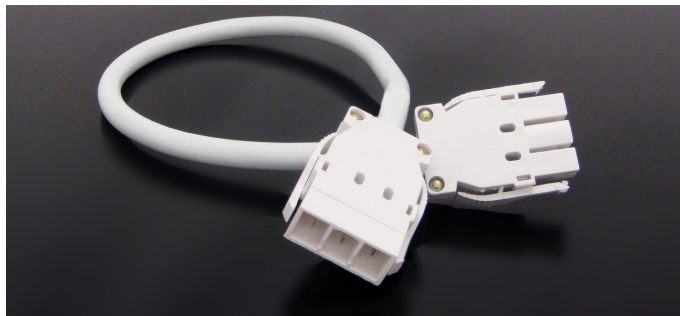

SWLINK 401.4 :

- Link 40 Series
- 1400mm long
- Cable tray to workstation for height adjustable tables
- Includes: Mounting foot for under desk mount
- Flat plate for cable tray fixing

SWLINK 601.4 :

- Link 60 Series
- 1400mm long
- Cable tray to workstation for height adjustable tables
- Includes: Mounting foot for under desk mount
- Flat plate for cable tray fixing

LEADS & DUCTING

INTERCONNECTING LEADS - SWINTLEAD

Connecting wall and ceiling starters with workstations, or connecting power between workstations. Available in a range of lengths from 500mm to 6000mm.

- SWINTLEAD 500 Interconnecting cable - 500mm - 3 Core
- SWINTLEAD 1000 Interconnecting cable - 1000mm - 3 Core
- SWINTLEAD 1500 Interconnecting cable - 1500mm - 3 Core
- SWINTLEAD 2000 Interconnecting cable - 2000mm - 3 Core
- SWINTLEAD 2500 Interconnecting cable - 2500mm - 3 Core
- SWINTLEAD 3000 Interconnecting cable - 3000mm - 3 Core
- SWINTLEAD 3500 Interconnecting cable - 3500mm - 3 Core
- SWINTLEAD 4000 Interconnecting cable - 4000mm - 3 Core
- SWINTLEAD 4500 Interconnecting cable - 4500mm - 3 Core
- SWINTLEAD 5000 Interconnecting cable - 5000mm - 3 Core
- SWINTLEAD 6000 Interconnecting cable - 6000mm - 3 Core