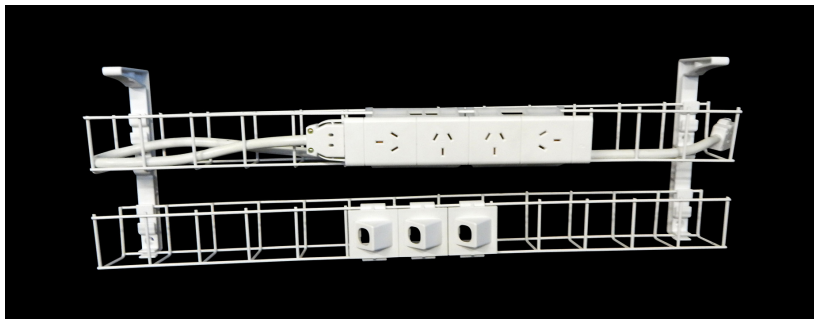

DUAL TIER CABLE BASKET - 4 GPO + 3 DATA

UNDER DESK CABLE MANAGEMENT - Dual Tier with 4 GPO and 3 DATA

Connects to wall starter, adjoining cable basket or power pole kit. Takes power and data.

Available in 4 sizes to suit table tops ranging from 900mm to 1800mm.

Note: The Kit Includes data provisions only. Your data specialist is needed for supply of telephone and internet ports. (CAT 5 / CAT 6)

Available in White Only.

2 Years Warranty.

SWBK6504G3D :

- 1 x Dual tier cable basket - 650mm
- 1 x Quad auto switched power module
- 1 x GPO clip
- 3 x Data tiles
- 1 x 1.5m Interconnecting lead

SWBK9504G3D :

- 1 x Dual tier cable basket - 950mm
- 1 x Quad auto switched power module
- 1 x GPO clip
- 3 x Data tiles
- 1 x 1.5m Interconnecting lead

SWBK12504G3D :

- 1 x Dual tier cable basket - 1250mm
- 1 x Quad auto switched power module
- 1 x GPO clip
- 3 x Data tiles
- 1 x 2m Interconnecting lead

SWBK15504G3D :

- 1 x Dual tier cable basket - 1550mm
- 1 x Quad auto switched power module
- 1 x GPO clip
- 3 x Data tiles
- 1 x 2.5m Interconnecting lead