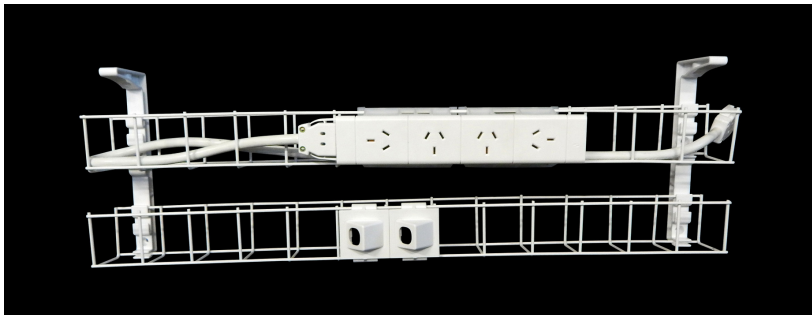

DUAL TIER CABLE BASKET - 4 GPO + 2 DATA

UNDER DESK CABLE MANAGEMENT - Dual Tier with 4 GPO and 2 DATA

Connects to wall starter, adjoining cable basket or power pole kit. Takes power and data.

Available in 4 sizes to suit table tops ranging from 900mm to 1800mm.

Note: The Kit Includes data provisions only. Your data specialist is needed for supply of telephone and internet ports. (CAT 5 / CAT 6)

Available in White Only.

2 Years Warranty.

SWBK6504G2D :

- 1 x Dual tier cable basket - 650mm
- 1 x Quad auto switched power module
- 1 x GPO clip
- 2 x Data tiles
- 1 x 1.5m Interconnecting lead

SWBK9504G2D :

- 1 x Dual tier cable basket - 950mm
- 1 x Quad auto switched power module
- 1 x GPO clip
- 2 x Data tiles
- 1 x 1.5m Interconnecting lead

SWBK12504G2D :

- 1 x Dual tier cable basket - 1250mm
- 1 x Quad auto switched power module
- 1 x GPO clip
- 2 x Data tiles
- 1 x 2m Interconnecting lead

SWBK15504G2D :

- 1 x Dual tier cable basket - 1550mm
- 1 x Quad auto switched power module
- 1 x GPO clip
- 2 x Data tiles
- 1 x 2.5m Interconnecting lead