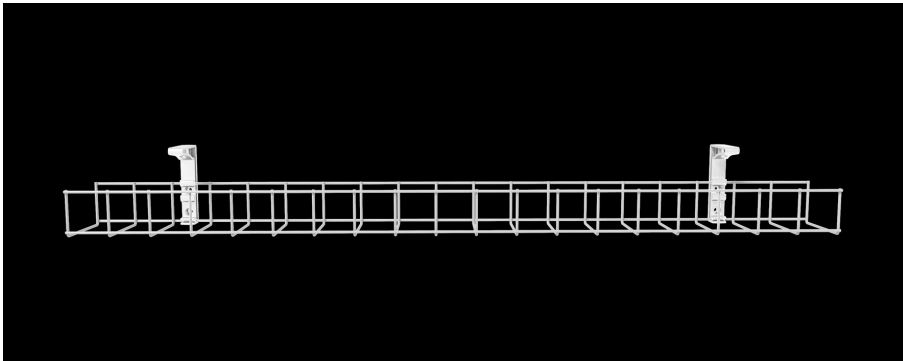

- 1 x Dual tier cable basket - 950mm
- 1 x Quad auto switched power module
- 1 x GPO clip
- 3 x Data tiles
- 1 x 1.5m Interconnecting lead

SWBK12504G3D :

- 1 x Dual tier cable basket - 1250mm
- 1 x Quad auto switched power module
- 1 x GPO clip
- 3 x Data tiles
- 1 x 2m Interconnecting lead

SWBK15504G3D :

- 1 x Dual tier cable basket - 1550mm
- 1 x Quad auto switched power module
- 1 x GPO clip
- 3 x Data tiles
- 1 x 2.5m Interconnecting lead

CABLE BASKET ONLY

SINGLE TIER CABLE BASKET

Single Tier Cable Baskets, sold individually for cable tidy purposes, power leads only.

Includes :

- 1 x Single Tier Cable Basket Tray
- 2 x Mounting Brackets

Available in lengths:

- SW650BASKET1 - 650mm,
- SW950BASKET1 - 950mm,
- SW1250BASKET1 - 1250mm,
- SW1550BASKET1 - 1550mm.

2 Years Warranty.

DUAL TIER CABLE BASKET

Dual Tier Cable Baskets, sold individually for cable tidy purposes, power and data leads.

Includes:

- 1 x Dual Tier Cable Basket Tray
- 2 x Mounting Brackets

Available in lengths:

- SW650BASKET2 - 650mm,
- SW950BASKET2 - 950mm,
- SW1250BASKET2 - 1250mm,
- SW1550BASKET2 - 1550mm.