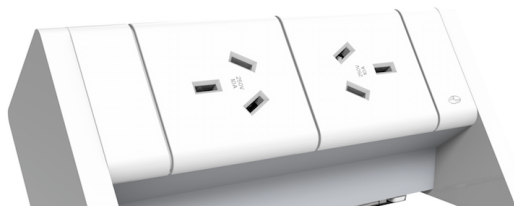

POWER RAILS

ABOVE DESK POWER - SWPR2G

Includes :

- 2 x 10amp auto switched socket outlet
- 600mm lead
- D splitter
- Desk clamps

Available in White or Black.

2 Years Warranty.