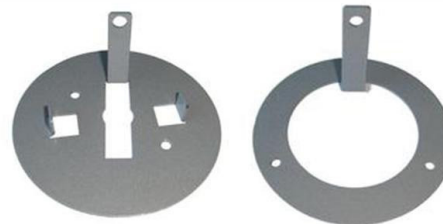

SW2.8 and SW3.3 Power Pole

SW2.8 POWER POLE :

2.8m power pole

Anodised finish

Includes: Ceiling kit

Floor bracket and cover

SW3.3 POWER POLE :

3.3m power pole

Anodised finish

Includes: Ceiling kit

Floor bracket and cover