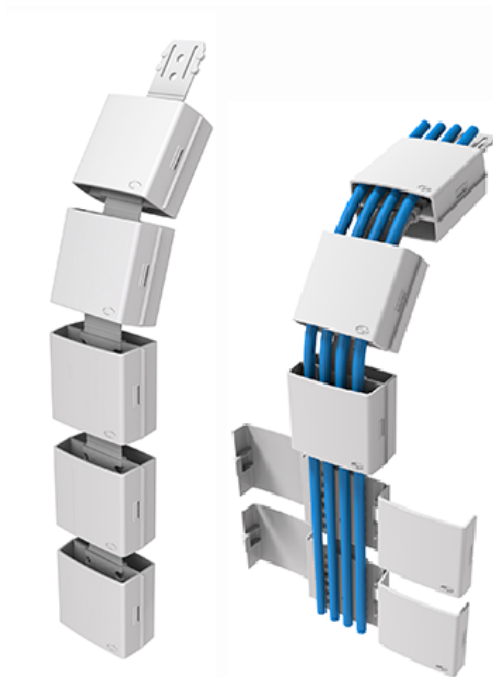

POWER POLES & UMBILICALS

WORKSTATION POWER DUCTING

For managing cables for height adjustable desks.

Available in White Only.

2 Years Warranty.

SWLINK 201.4 :

- Link 20 Series
- 1400mm long
- Cable tray to workstation for height adjustable tables
- Includes: Mounting foot for under desk mount
- Flat plate for cable tray fixing

SWLINK 401.4 :

- Link 40 Series
- 1400mm long
- Cable tray to workstation for height adjustable tables
- Includes: Mounting foot for under desk mount
- Flat plate for cable tray fixing

SWLINK 601.4 :

- Link 60 Series
- 1400mm long
- Cable tray to workstation for height adjustable tables
- Includes: Mounting foot for under desk mount
- Flat plate for cable tray fixing