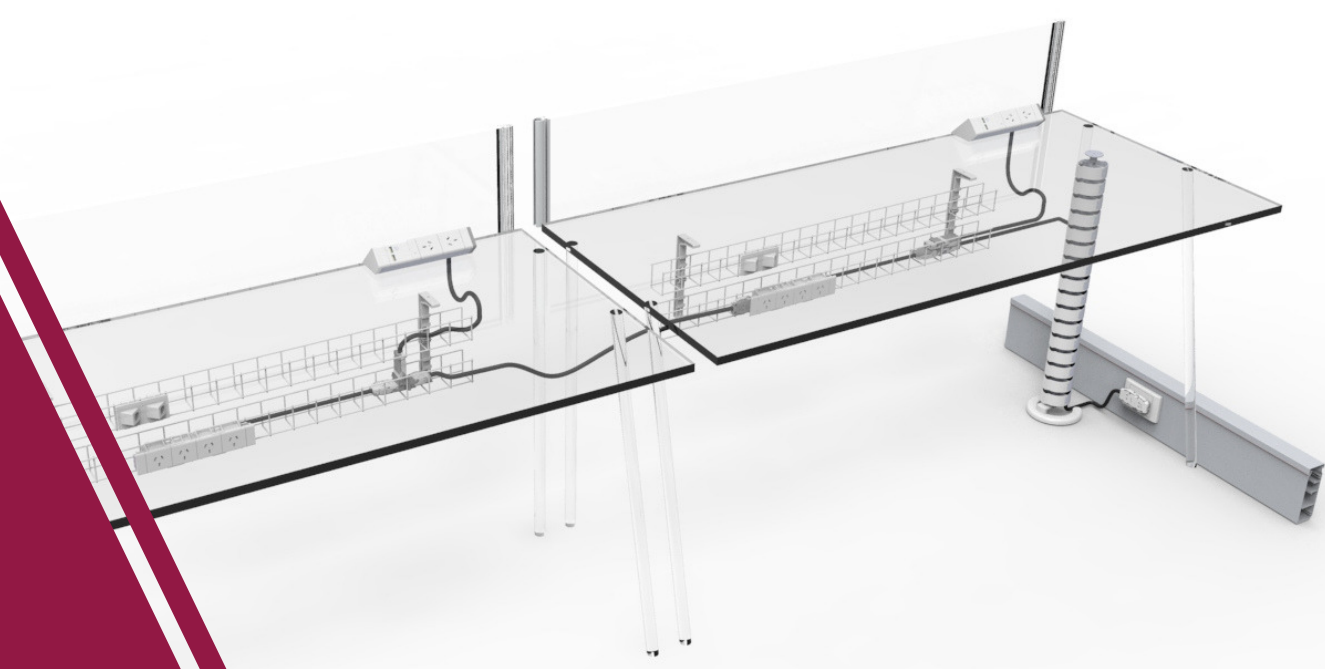

Raises CPU off the floor to underneath desk top, saving space.

2 Years Warranty.

SWCPU HOLDER :

Slide and rotate CPU holder.

SWCPU ADD :

Mounting bracket for wider CPU.

SWECLIP CPU :

Budget CPU holder - slide and rotate.