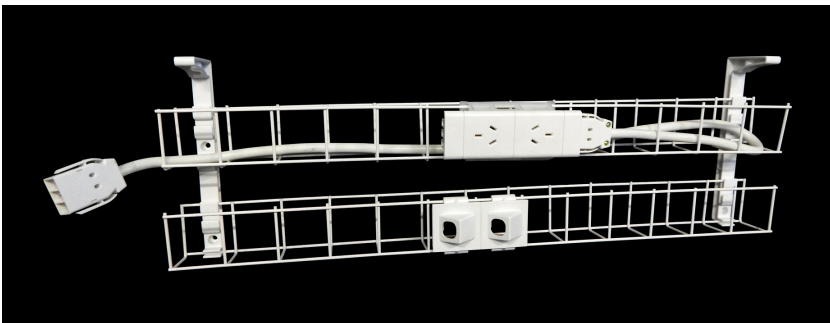

DUAL TIER CABLE BASKET - 2 GPO + 2 DATA

UNDER DESK CABLE MANAGEMENT - Dual Tier with 2 GPO and 2 DATA

Connects to wall starter, adjoining cable basket or power pole kit. Takes power and data.

Available in 4 sizes to suit table tops ranging from 900mm to 1800mm.

Note: The Kit Includes data provisions only. Your data specialist is needed for supply of telephone and internet ports. (CAT 5 / CAT 6)

Available in White Only.

2 Years Warranty.

SWBK6502G2D :

- 1 x Dual tier cable basket - 650mm
- 1 x Dual auto switched power module
- 1 x GPO clip
- 2 x Data tiles
- 1 x 1.5m Interconnecting lead

SWBK9502G2D :

- 1 x Dual tier cable basket - 950mm
- 1 x Dual auto switched power module
- 1 x GPO clip
- 2 x Data tiles
- 1 x 1.5m Interconnecting lead

SWBK12502G2D :

- 1 x Dual tier cable basket - 1250mm
- 1 x Dual auto switched power module
- 1 x GPO clip
- 2 x Data tiles
- 1 x 2m Interconnecting lead

SWBK15502G2D :

- 1 x Dual tier cable basket - 1550mm
- 1 x Dual auto switched power module
- 1 x GPO clip
- 2 x Data tiles
- 1 x 2.5m Interconnecting lead