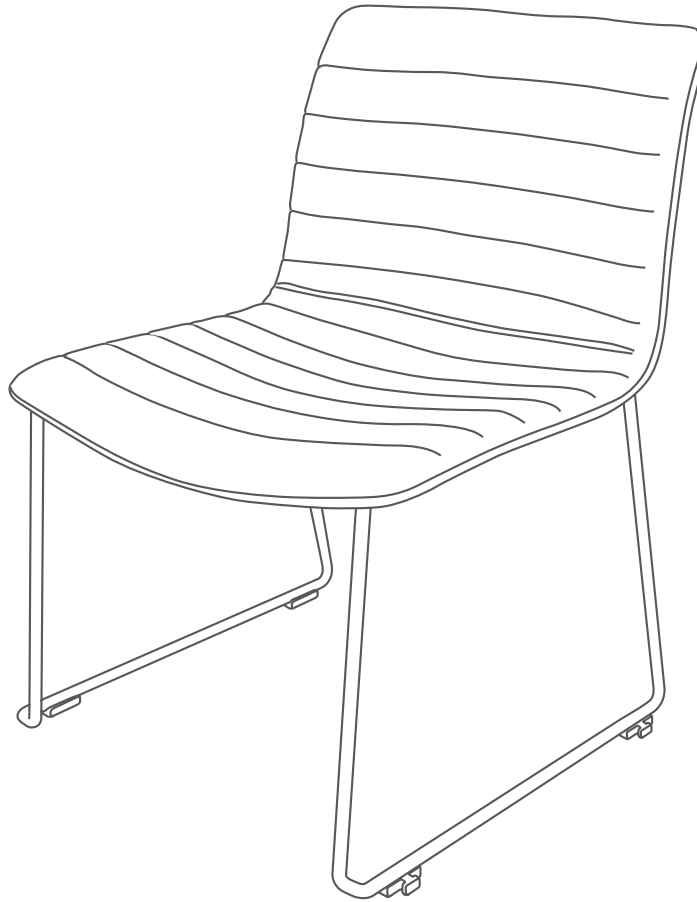

OLG

Smooth Sled Chair

Assembly Instructions

Smooth Sled Chair

Components List

Axis Worktop

Axis Worktop

Axis Worktop

Axis Worktop

Smooth Sled Chair

Assembly Instructions

Sydney 02 8188 2732

Melbourne 03 9111 0315

Brisbane 07 3733 1923

Adelaide 08 7111 0810

Perth 08 9468 2707