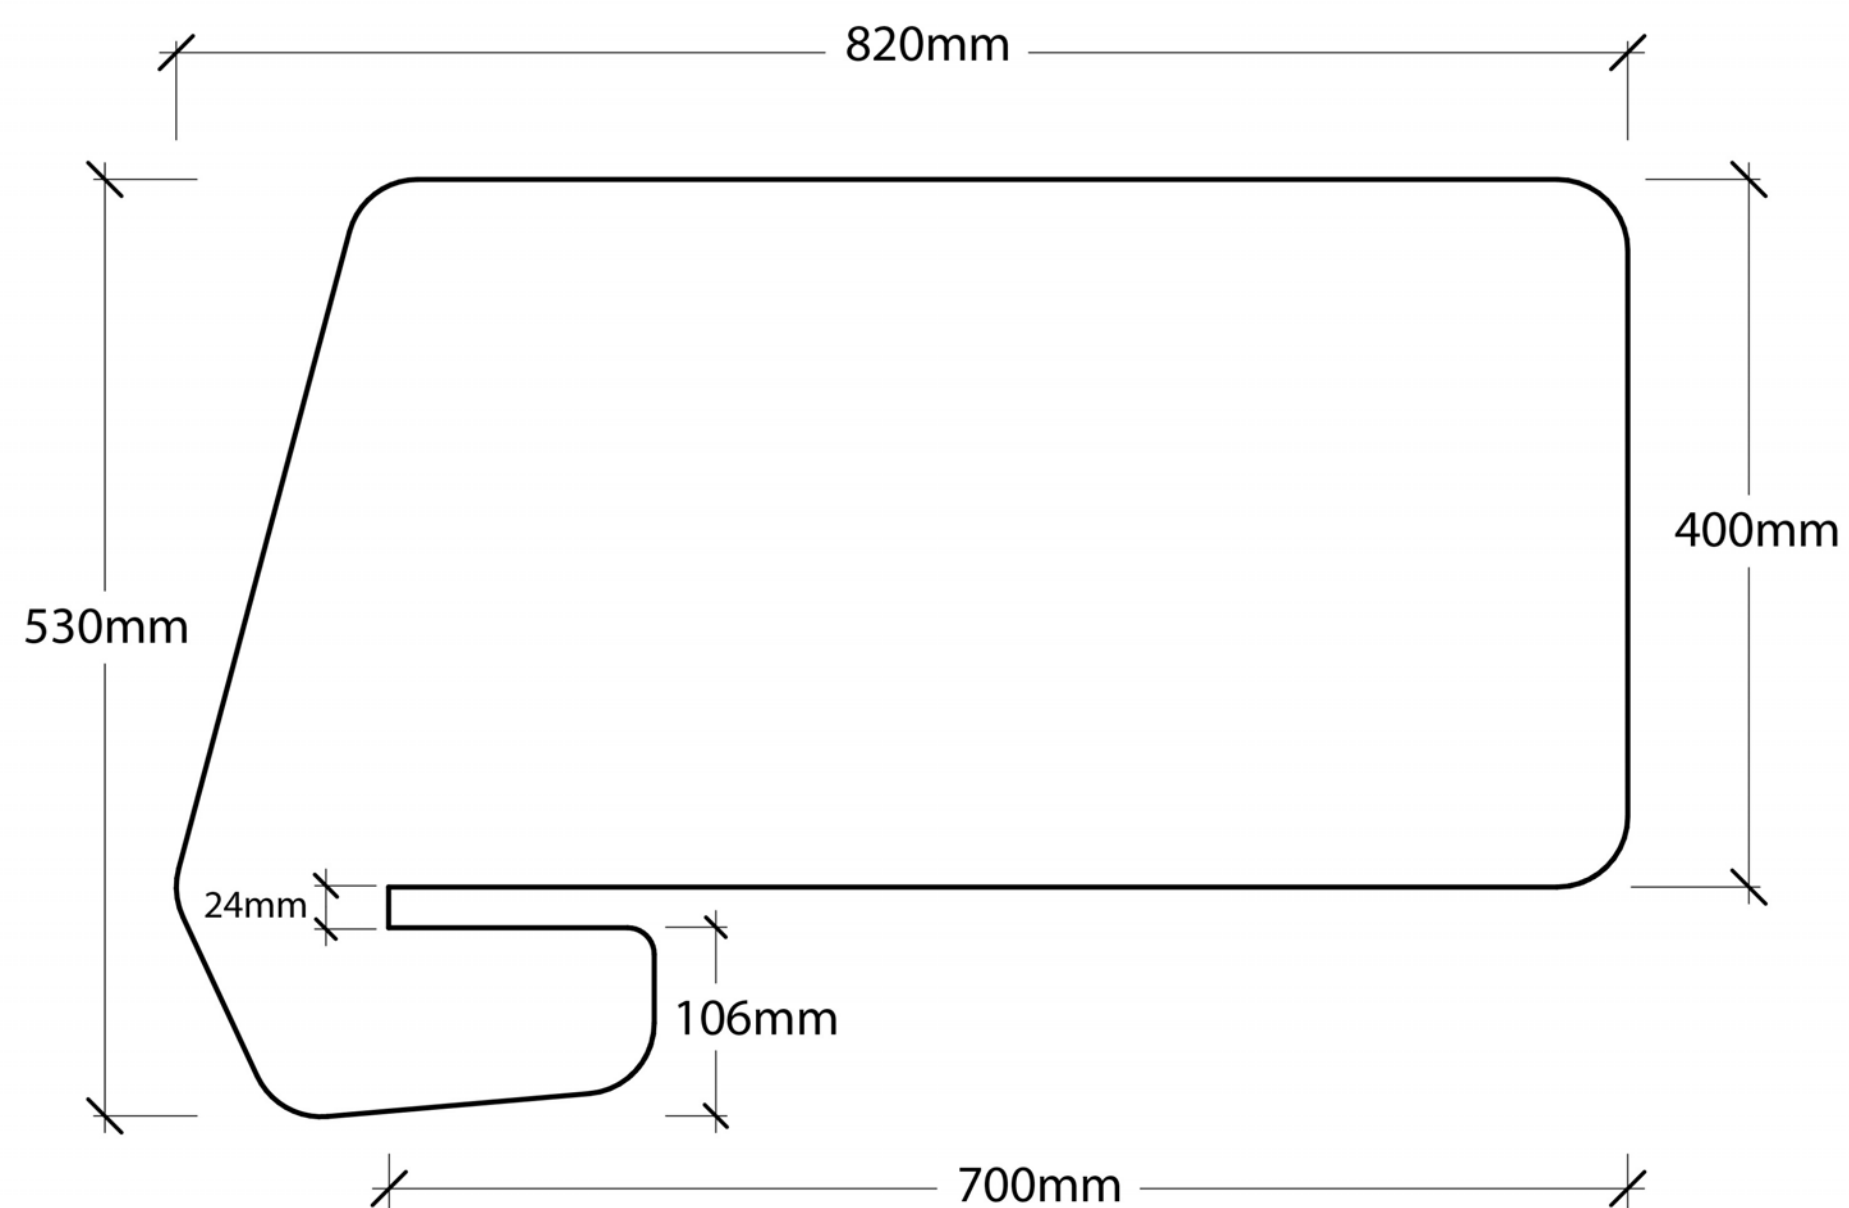

NEW

SLIDE ON SCREEN

Desk Mounted Screens

AVAILABLE IN 2 COLOURS

- No fixing required
- Pinnable Surface
- 3 Years Warranty