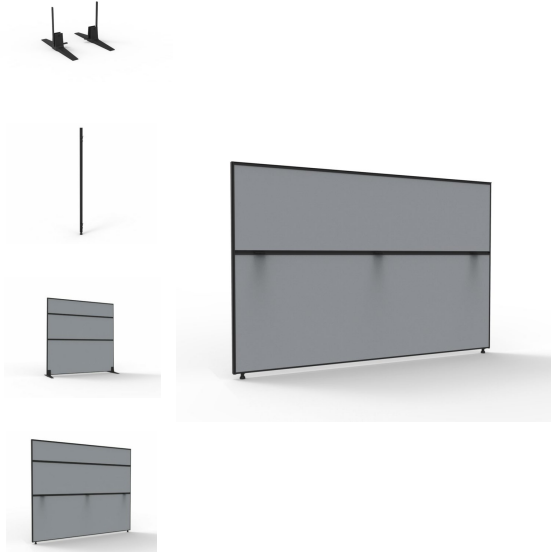

SHUSH30+ Screens

The SHUSH30+ screen range features a 30mm slimline screen with a square profile, powder coat frame and a full fabric pinnable surface with adjustable levelling feet.

The two heights allow for either full communication or some privacy between users.

Comes in 2 standard colour options or can be upholstered in our House Fabrics range. *Lead times and additional charges apply

See Similar or Matching products for possible configurations.

Finishes:

Product Features

- Slimline 30mm screen
- Pinnable full fabric surface
- Adjustable levelling feet
- Powdercoated frame
- The SHUSH30 is a screen system that can create endless configurations
- Create runs of any length
- Use the 2 different screen heights to create privacy or encourage teamwork
- Use completely screen hung tops with no legs or use with Profile, Loop, Eternity, Span or DC-60 legs
- **LRB18 WS or LRB18 BL required when using with Profile, Loop or Eternity legs
- Create freestanding cubicles without constructing permanent walls
- Use taller screens to create private personal pods without the construction of walls
- Join pods to create cubicles as you require for your office set up
- Create a free standing self contained temporary cubicle that can be deconstructed and moved
- Use joining poles to join screens and create your own configurations
- Use with ISFOOT to create a free standing screen

Specifications

SKU	Height	Width	Thickness
SHS712	1200mm	750mm	30mm
SHS715	1500mm	750mm	30mm
SHS1212	1200mm	1200mm	30mm
SHS1215	1500mm	1200mm	30mm
SHS1512	1200mm	1500mm	30mm
SHS1515	1500mm	1500mm	30mm
SHS1812	1200mm	1800mm	30mm
SHS1815	1500mm	1800mm	30mm