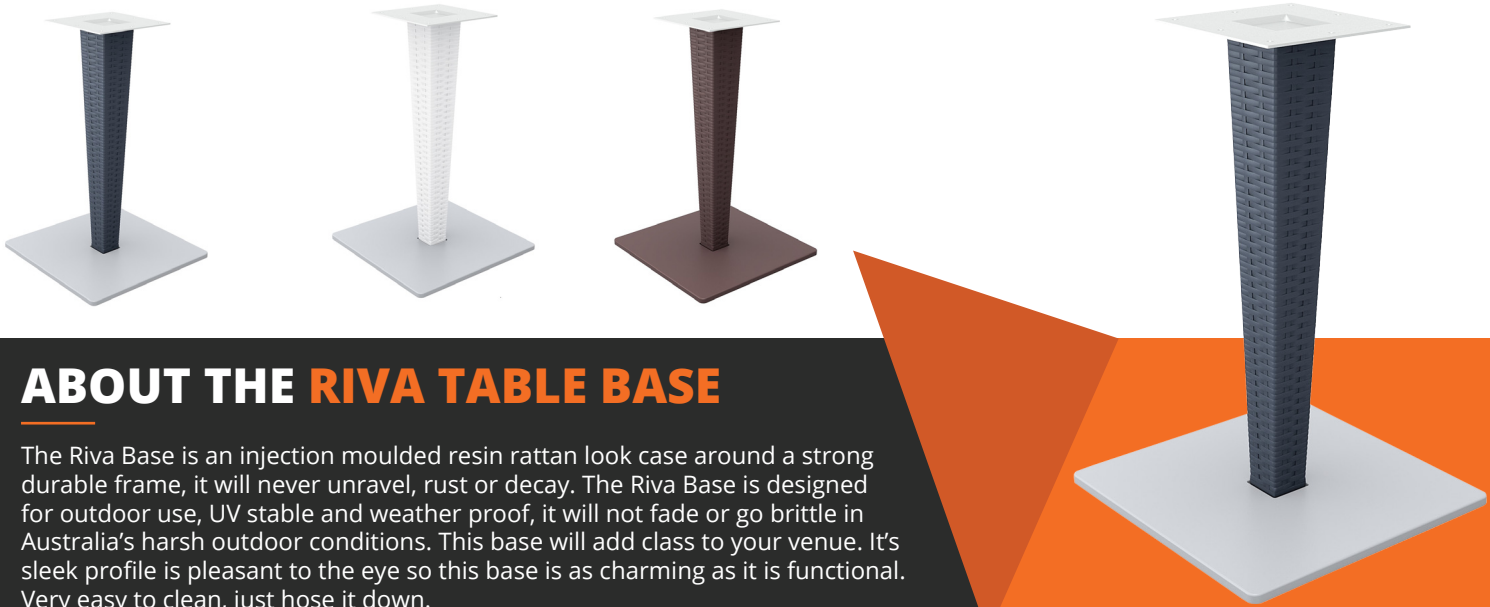

Siesta
exclusive

RIVA TABLE BASE

ABOUT THE RIVA TABLE BASE

The Riva Base is an injection moulded resin rattan look case around a strong durable frame, it will never unravel, rust or decay. The Riva Base is designed for outdoor use, UV stable and weather proof, it will not fade or go brittle in Australia's harsh outdoor conditions. This base will add class to your venue. It's sleek profile is pleasant to the eye so this base is as charming as it is functional. Very easy to clean, just hose it down.

FEATURES

- Suitable for indoor and outdoor commercial use
- Made with an aluminium frame (painted) covered with stabilised polypropylene
- Table - Maximum Suitable Table Top Size: 800x800 - 15kg
- Dimensions: 450W x 450D x 710H
- Unit Weight: 8kg
- Supplied unassembled - easy to assemble
- Weather resistant, UV Stabilised
- Stocked In: Anthracite, Chocolate
- Special Order Colours: White
- Replaceable feet
- Matching Products: All Resin Rattan Range Products
- Made in Europe

DURAFURN