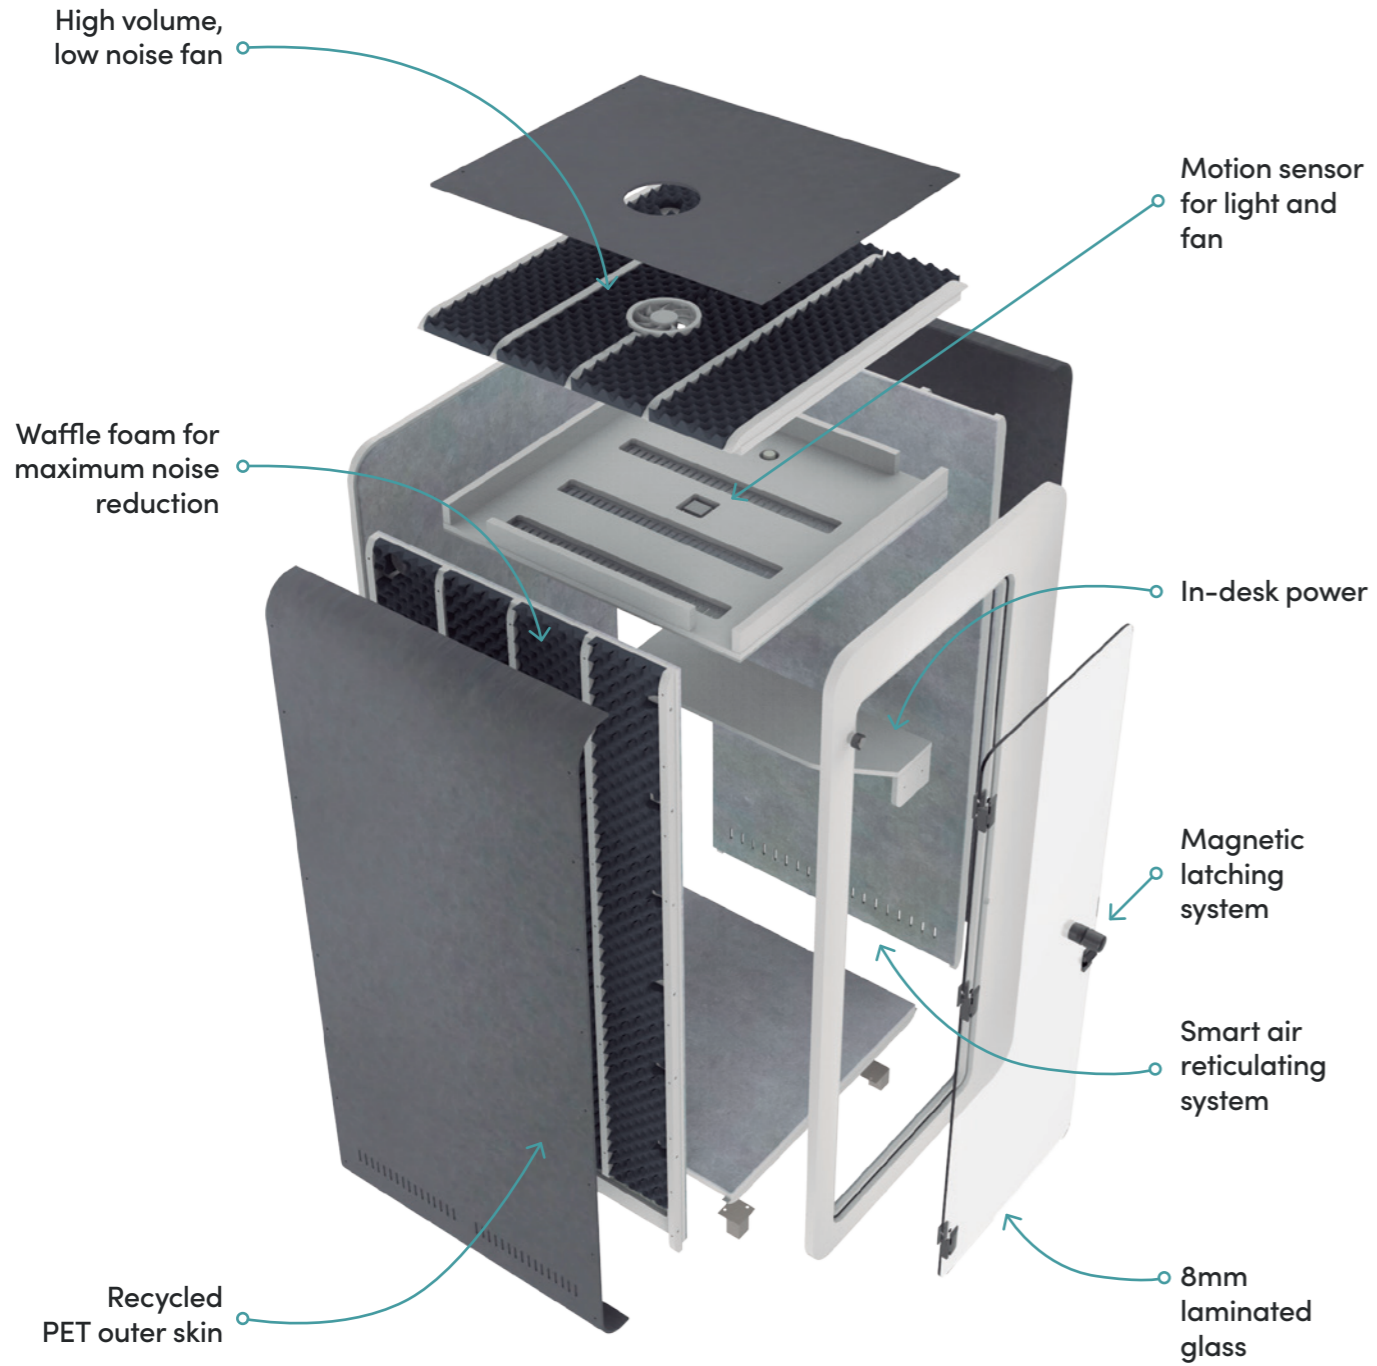

Find your focus