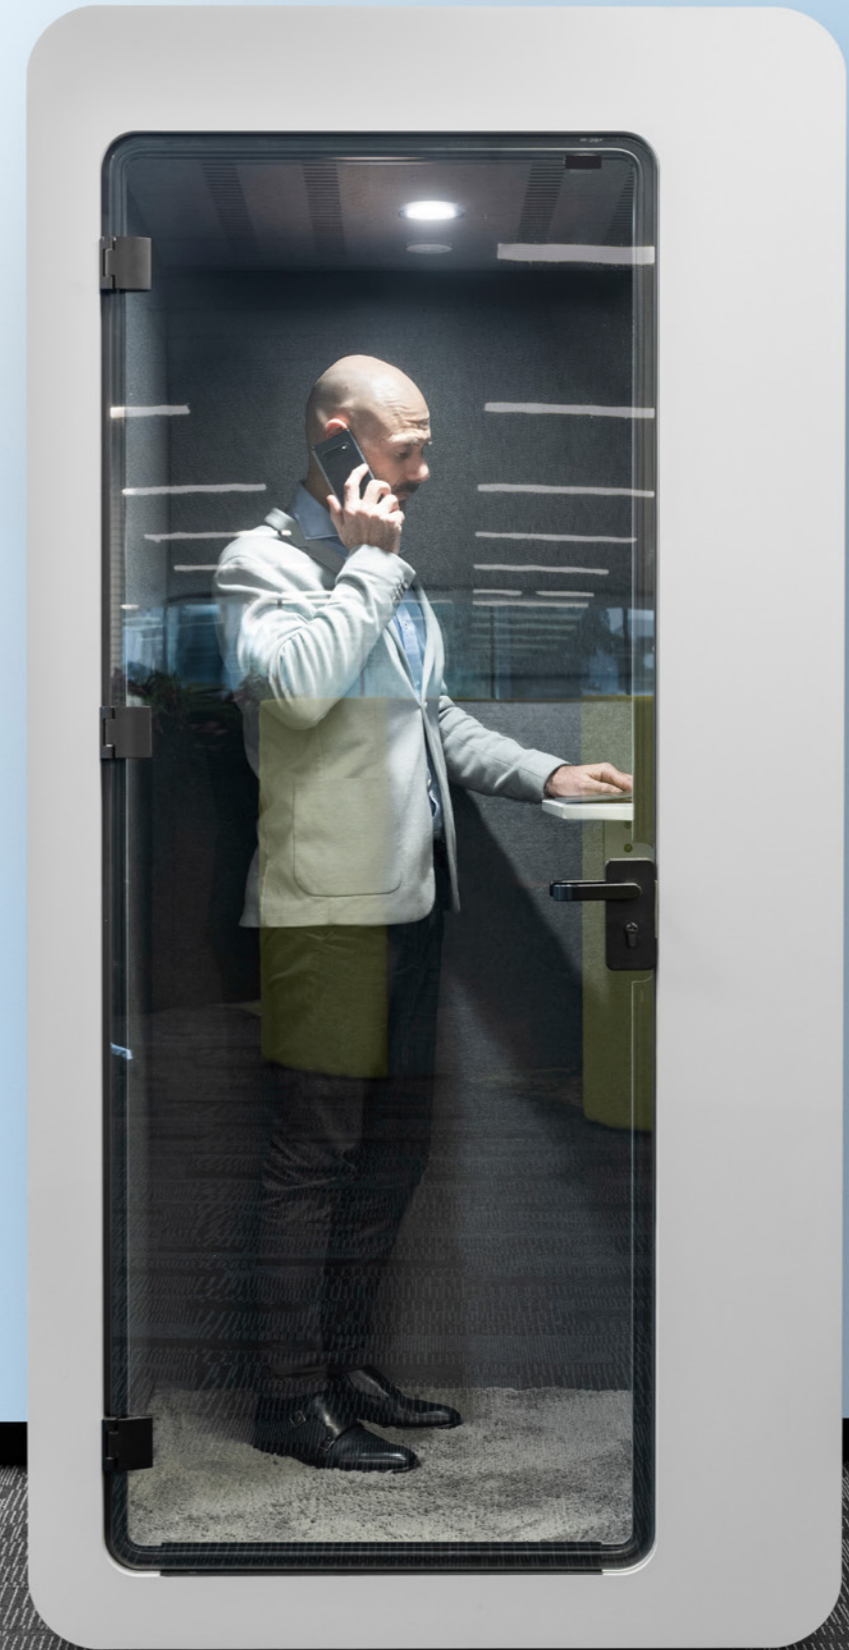

Pro-social spaces

“Hey! Quiet over there! I need to take a call.” No one wants to be that guy. The Qzone promotes productive social interaction by creating private zones in our social spaces.