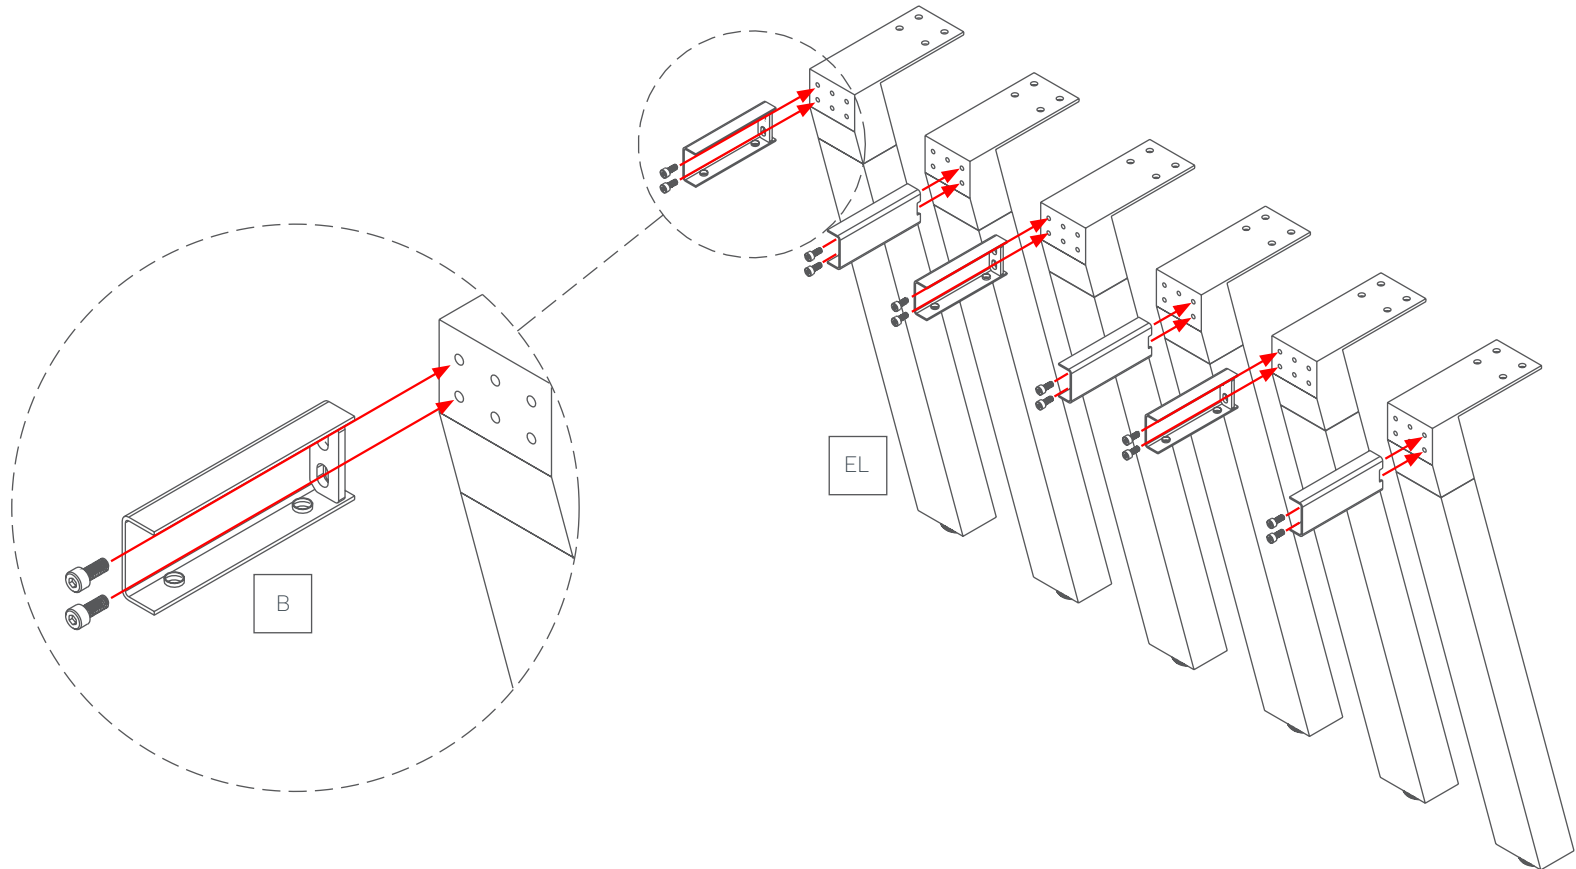

Plantation Desk & Return

Assembly Instructions

Plantation Desk & Return

Components List

2 x Worktop

EL 6 x Meeting Table Legs
75° Angle

B 6 x L & R Pair AXKDSPIGE
& 1 x L AXKDSPIGE

C 1 x Pair L & R AXKDBRAC
& 1 x R AXKDBRAC

D 1 x PLRAILMOUNT

E 2 x Worktop Joining Plate

SB 3 x Straight Spreader Bar
to suit Straight Legs

R 2 x Extendable Desk Rail

16 - M6 x 20

26 - M8 x 16

24 - ST8 x 23

9 - ST6 x 23

2 - ST5 x 23

16 - ST8 x 20

STEP 1:

Plantation Desk & Return

Assembly Instructions

STEP 2:

STEP 3:

Plantation Desk & Return