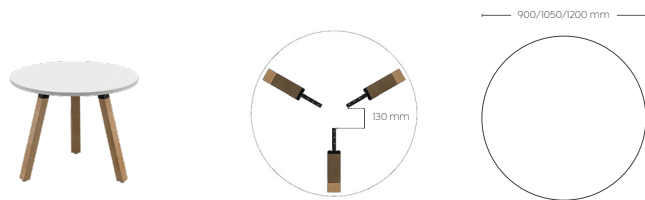

Breathe

Plantation

Product Specifications

Frames

Legs constructed with black powder coat top housing and natural finish solid oak.

3, 4, 6 and 8 leg configurations

Black powdercoat rails and connectors

Worktop height 720 mm

Worktops

Melamine - 25 mm E1 grade substrate finished in studio white or new oak with matching 2 mm PVC edge

Solid Beech - 25 mm with shark-nose edge (selected sizes only)

Plantation

Product Specifications

Plantation - 3 Leg (Typical Frame Dimensions)

Additional Frame Details

Plantation - 4 Leg (Typical Frame Dimensions)

Plantation - 6 Leg (Typical Frame Dimensions)

Components List for PLT3612_NO

1. 2 x AXT1812_W Axis Straight Desk Top W1800 x D1200 x H25 mm - White
2. 6 x MTTLEG695_OAK Plantation Table Leg - Oak
3. 1 x PLEL12S_B Plantation splayed end legs spreader bar - set of 2 ; rail receivers included
4. 1 x PLML12_B Plantation mid legs spreader bar ; rail receivers included
5. 4 x AXEXTRAIL109_B Extendable rail