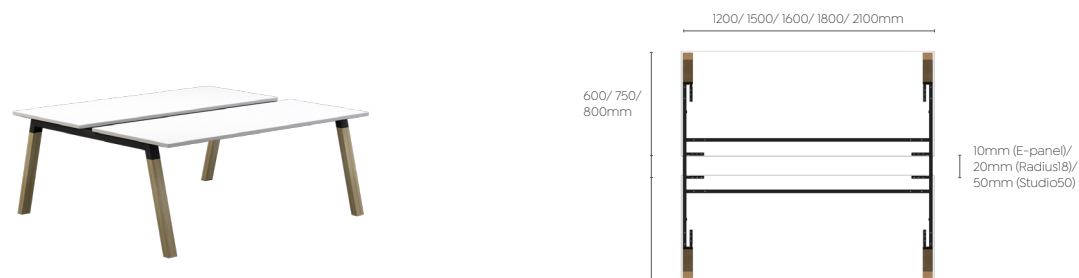

Plantation

Product Specifications

Cable Management

Prodigy Baskets 750/ 900/ 1200 mm

Cable Clutch

Power Data

Below Desks in basket

Above Desk Pixel

E-panel Screens (clamp on)

9 mm e-panel pinnable substrate

100% Polyester recycled PET

Cast aluminium clamps in white powdercoat (3 types available)

Square finishing on bottom and 50 mm radius on top

EXCLUDES: power/data

Radius18 Screens

Standard height 400 mm above desk (can be changed on request)

18 mm nominal thickness

Black Clamp Brackets