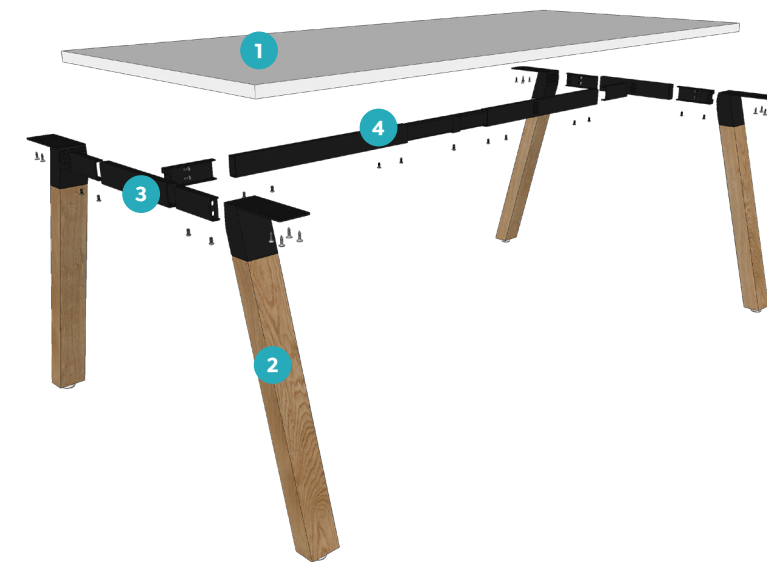

EXCLUDES: power/data

Radius18 Screens

Standard height 400 mm above desk (can be changed on request)

18 mm nominal thickness

Black Clamp Brackets

Studio50 Screens

Standard height 500 mm above desk (can be changed on request)

50 mm thickness

Hidden Brackets

1. 1 x AXD189_W 1800 x 900 white worktop
2. 4 x MTTLEG695_OAK 695 mm solid oak leg
3. 1 x PLEL9_B 900 mm spreader bar ; packed in pairs
4. 1 x AXEXTRAIL169_B Adjustable rail to suit 1800 - 2400
5. 2 x AXKDBRAC_B Angle brackets for worktop - packed in pairs