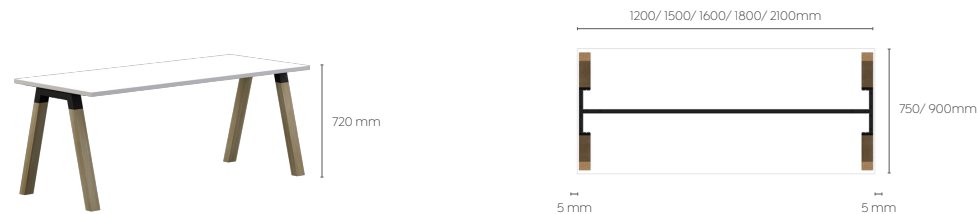

Worktops - Melamine

- W** White - standard.
- NO** # = NO (New Oak) - Select top colour when ordering.

Plantation

Product Specifications

Frames

Legs constructed with black powder coat top housing and natural finish solid oak.

Single desks & DSD configurations

Black powdercoat rails and connectors

Worktop height 720 mm

25mm Adjustable Foot

Worktops

Melamine - 25 mm E1 grade substrate finished in studio white or new oak with matching 2 mm PVC edge

Screens

Radius18 Screens (standard height 400mm above worktop)

Studio50 Screens (standard height 500mm above worktop)

E-Panel Screens (standard height 300mm above worktop)

Plantation Single Desks (Typical Frame Dimensions)