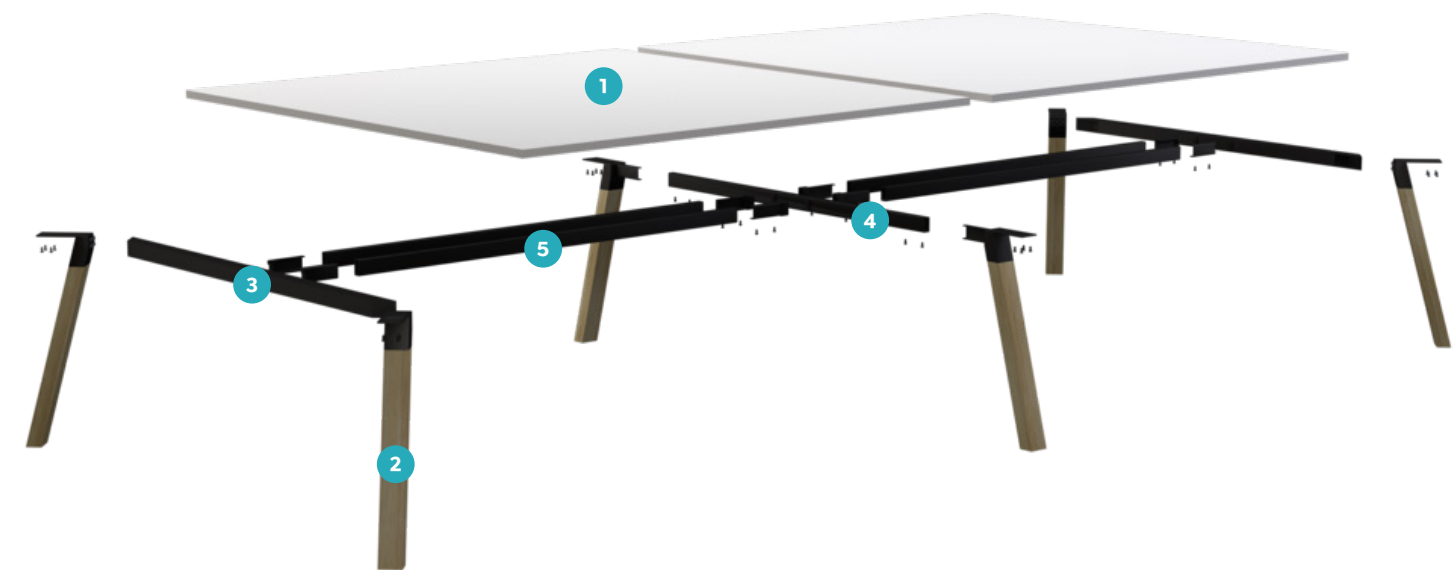

Worktops

Melamine - 25 mm E1 grade substrate finished in studio white or new oak with matching 2 mm PVC edge

Solid Beech - 25 mm with shark-nose edge (selected sizes only)

Plantation

Product Specifications

Plantation - 3 Leg (Typical Frame Dimensions)

Additional Frame Details

Plantation - 4 Leg (Typical Frame Dimensions)

Plantation - 6 Leg (Typical Frame Dimensions)

Components List for PLT3612_NO

1. 2 x AXT1812_W Axis Straight Desk Top W1800 x D1200 x H25 mm - White
2. 6 x MTTLEG695_OAK Plantation Table Leg - Oak
3. 1 x PLEL12S_B Plantation splayed end legs spreader bar - set of 2 ; rail receivers included
4. 1 x PLML12_B Plantation mid legs spreader bar ; rail receivers included
5. 4 x AXEXTRAIL109_B Extendable rail

Plantation
Complete | Frame & Worktop

Product	Description	Worktop	Code
	Coffee Table 450mm high	Ø 600 3 Leg Standard	OG_PLCT6R_#
	Coffee Table 450mm high	900 x 600 4 Leg Standard	OG_PLCT96_#
		1200 x 600 4 Leg Standard	OG_PLCT126_#
	Plantation Bar Leaner 1050mm high	Ø900 3 Leg Standard	OG_PLBL900R_#
		Ø1050 4 Leg Standard	OG_PLBL1050R_#
		Ø1200 4 Leg Standard	OG_PLBL1200R_#
	Plantation Bar Leaner 4 solid oak legs w/ full frame 1050mm high	1200 x 600	OG_EWBL126_#
		1200 x 750	OG_EWBL1275_#
		1500 x 600	OG_EWBL156_#
		1500 x 750	OG_EWBL1575_#
		1800 x 600	OG_EWBL186_#
		1800 x 750	OG_EWBL1875_#
		1800 x 900	OG_EWBL189_#
	1800 x 1200	OG_EWBL1812_#	
	2100 x 900	OG_EWBL219_#	