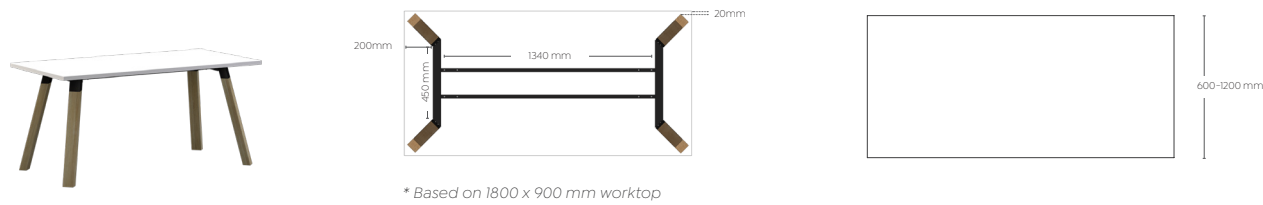

Breathe

Plantation

Product Specifications

Frames

Legs constructed with black powder coat top housing and natural finish solid oak.

3, 4, 6 and 8 leg configurations

Black powdercoat rails and connectors

Worktop height 720 mm

Worktops

Melamine - 25 mm E1 grade substrate finished in studio white or new oak with matching 2 mm PVC edge

Solid Beech - 25 mm with shark-nose edge (selected sizes only)

Plantation

Product Specifications

Plantation - 3 Leg (Typical Frame Dimensions)

Additional Frame Details

Plantation - 4 Leg (Typical Frame Dimensions)

Plantation - 6 Leg (Typical Frame Dimensions)

Components List for PLT3612_NO

1. 2 x AXT1812_W Axis Straight Desk Top W1800 x D1200 x H25 mm - White
2. 6 x MTTLEG695_OAK Plantation Table Leg - Oak
3. 1 x PLEL12S_B Plantation splayed end legs spreader bar - set of 2 ; rail receivers included
4. 1 x PLML12_B Plantation mid legs spreader bar ; rail receivers included
5. 4 x AXEXTRAIL109_B Extendable rail

Plantation
Complete | Frame & Worktop

Product	Description	Worktop	Code
	Coffee Table 450mm high	Ø 600 3 Leg Standard	OG_PLCT6R_#
	Coffee Table 450mm high	900 x 600 4 Leg Standard	OG_PLCT96_#
		1200 x 600 4 Leg Standard	OG_PLCT126_#
	Plantation Bar Leaner 1050mm high	Ø900 3 Leg Standard	OG_PLBL900R_#
		Ø1050 4 Leg Standard	OG_PLBL1050R_#
		Ø1200 4 Leg Standard	OG_PLBL1200R_#
	Plantation Bar Leaner 4 solid oak legs w/ full frame 1050mm high	1200 x 600	OG_EWBL126_#
		1200 x 750	OG_EWBL1275_#
		1500 x 600	OG_EWBL156_#
		1500 x 750	OG_EWBL1575_#
		1800 x 600	OG_EWBL186_#
		1800 x 750	OG_EWBL1875_#
		1800 x 900	OG_EWBL189_#
	1800 x 1200	OG_EWBL1812_#	
	2100 x 900	OG_EWBL219_#	