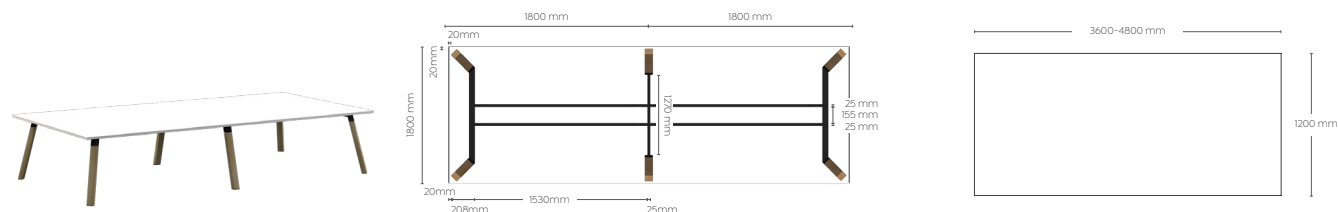

Worktops

Melamine - 25 mm E1 grade substrate finished in studio white or new oak with matching 2 mm PVC edge

Solid Beech - 25 mm with shark-nose edge (selected sizes only)

Plantation

Product Specifications

Plantation - 3 Leg (Typical Frame Dimensions)

Additional Frame Details

Plantation - 4 Leg (Typical Frame Dimensions)

Plantation - 6 Leg (Typical Frame Dimensions)

Components List for PLT3612_NO

1. 2 x AXT1812_W Axis Straight Desk Top W1800 x D1200 x H25 mm - White
2. 6 x MTTLEG695_OAK Plantation Table Leg - Oak
3. 1 x PLEL12S_B Plantation splayed end legs spreader bar - set of 2 ; rail receivers included
4. 1 x PLML12_B Plantation mid legs spreader bar ; rail receivers included
5. 4 x AXEXTRAIL109_B Extendable rail

Plantation
Complete | Frame & Worktop

Product	Description	Worktop	Code
	Coffee Table 450mm high	Ø 600 3 Leg Standard	OG_PLCT6R_#
	Coffee Table 450mm high	900 x 600 4 Leg Standard	OG_PLCT96_#
		1200 x 600 4 Leg Standard	OG_PLCT126_#
	Plantation Bar Leaner 1050mm high	Ø900 3 Leg Standard	OG_PLBL900R_#
		Ø1050 4 Leg Standard	OG_PLBL1050R_#
		Ø1200 4 Leg Standard	OG_PLBL1200R_#
	Plantation Bar Leaner 4 solid oak legs w/ full frame 1050mm high	1200 x 600	OG_EWBL126_#
		1200 x 750	OG_EWBL1275_#
		1500 x 600	OG_EWBL156_#
		1500 x 750	OG_EWBL1575_#
		1800 x 600	OG_EWBL186_#
		1800 x 750	OG_EWBL1875_#
		1800 x 900	OG_EWBL189_#
	1800 x 1200	OG_EWBL1812_#	
	2100 x 900	OG_EWBL219_#	