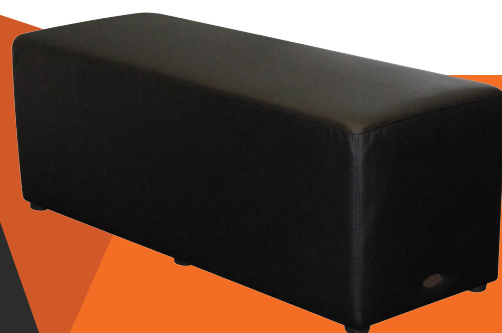

OTTOMAN RECTANGLE

ABOUT THE OTTOMAN RECTANGLE

Commercial quality Ottomans suitable for indoor use only.

FEATURES

- Suitable for indoor commercial use only
- Seat: Quality vinyl
- Frame: Strong timber frame
- Dimensions Rectangle: 1200W x 430D x 450 Seat Height
- Rectangle Unit Weight: 13kg
- SWL: 120kg

- Rectangle Stocked In: Black, Chocolate, Red
- Replaceable feet
- Made in China