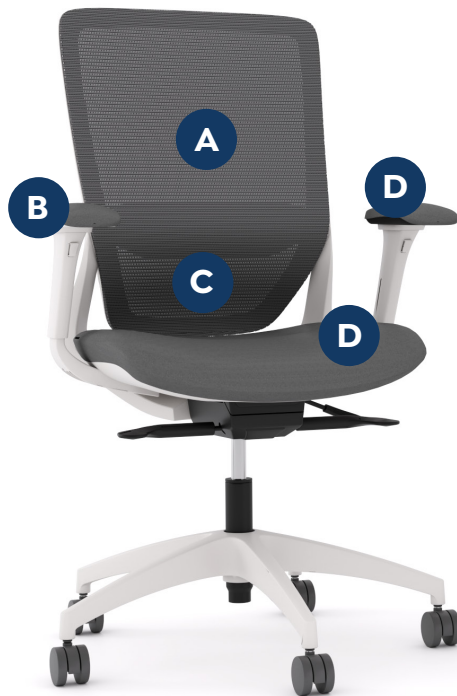

At its core, the Orlando Ergo Mesh chair boasts a stylish yet reinforced nylon 5-star base sitting on 60mm castors, ensuring exceptional strength and a remarkable 160kg weight rating. A premium-quality gas lift spring provide fast and reliable performance, making height adjustments a breeze.

But what truly sets the Orlando Ergo Mesh chair apart is its customizable comfort. A fully-integrated, weight-activated tension, synchronous tilt mechanism and 4D adjustable armrest means that the perfect position can be achieved, regardless of your height or body type. The moulded backrest comes standard with adjustable lumbar support, while the lightweight, elasticized mesh backrest provides breathability and dynamic support throughout your workday.

Key Features

A. Mesh-Wrapped Backrest

High quality, flexible mesh-wrapped backrest with adjustable lumbar provides ergonomic support for all day comfort.

B. 4D Adjustable Arms

Armrests can be adjusted 4 separate ways by 3 different pivot axes and also height adjustable.

C. Synchro Tilt Mechanism

To ensure a smooth adjustment, an intuitive synchro mechanism tilts the seat as the back reclines.

D. Moulded Foam Upholstered Seat & Armrests

Seat and armrest have seamed upholstered moulding foam for additional comfort.