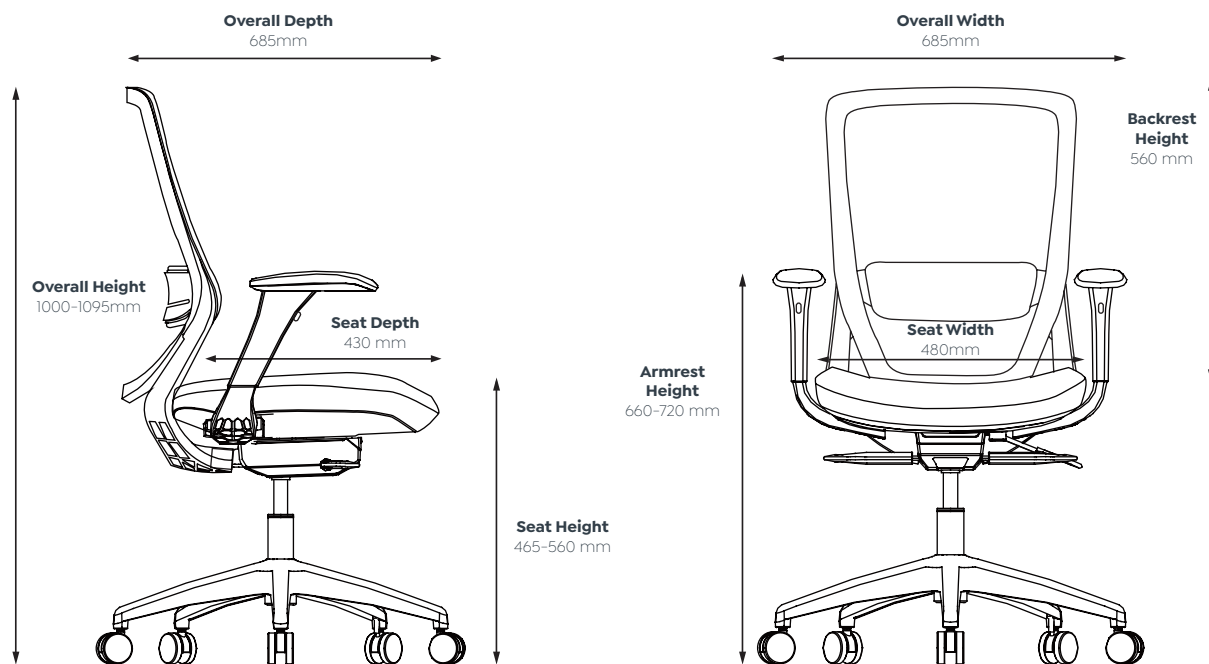

Dimension Specifications