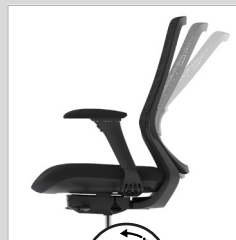

But what truly sets the Orlando Ergo Mesh chair apart is its customizable comfort. A fully-integrated, weight-activated tension, synchronous tilt mechanism and 4D adjustable armrest means that the perfect position can be achieved, regardless of your height or body type. The moulded backrest comes standard with adjustable lumbar support, while the lightweight, elasticized mesh backrest provides breathability and dynamic support throughout your workday.

Key Features

A. Mesh-Wrapped Backrest

High quality, flexible mesh-wrapped backrest with adjustable lumbar provides ergonomic support for all day comfort.

B. 4D Adjustable Arms

Armrests can be adjusted 4 separate ways by 3 different pivot axes and also height adjustable.

C. Synchro Tilt Mechanism

To ensure a smooth adjustment, an intuitive synchro mechanism tilts the seat as the back reclines.

D. Moulded Foam Upholstered Seat & Armrests

Seat and armrest have seamed upholstered moulding foam for additional comfort.

Orlando Ergo Mesh

In Detail

Stylish Nylon Base

Stylish nylon 5 star base provides exceptional strength, guaranteeing a 160kg weight rating.

Gas lift Springs

Premium quality gas lift for fast, reliable, height adjustment performance.