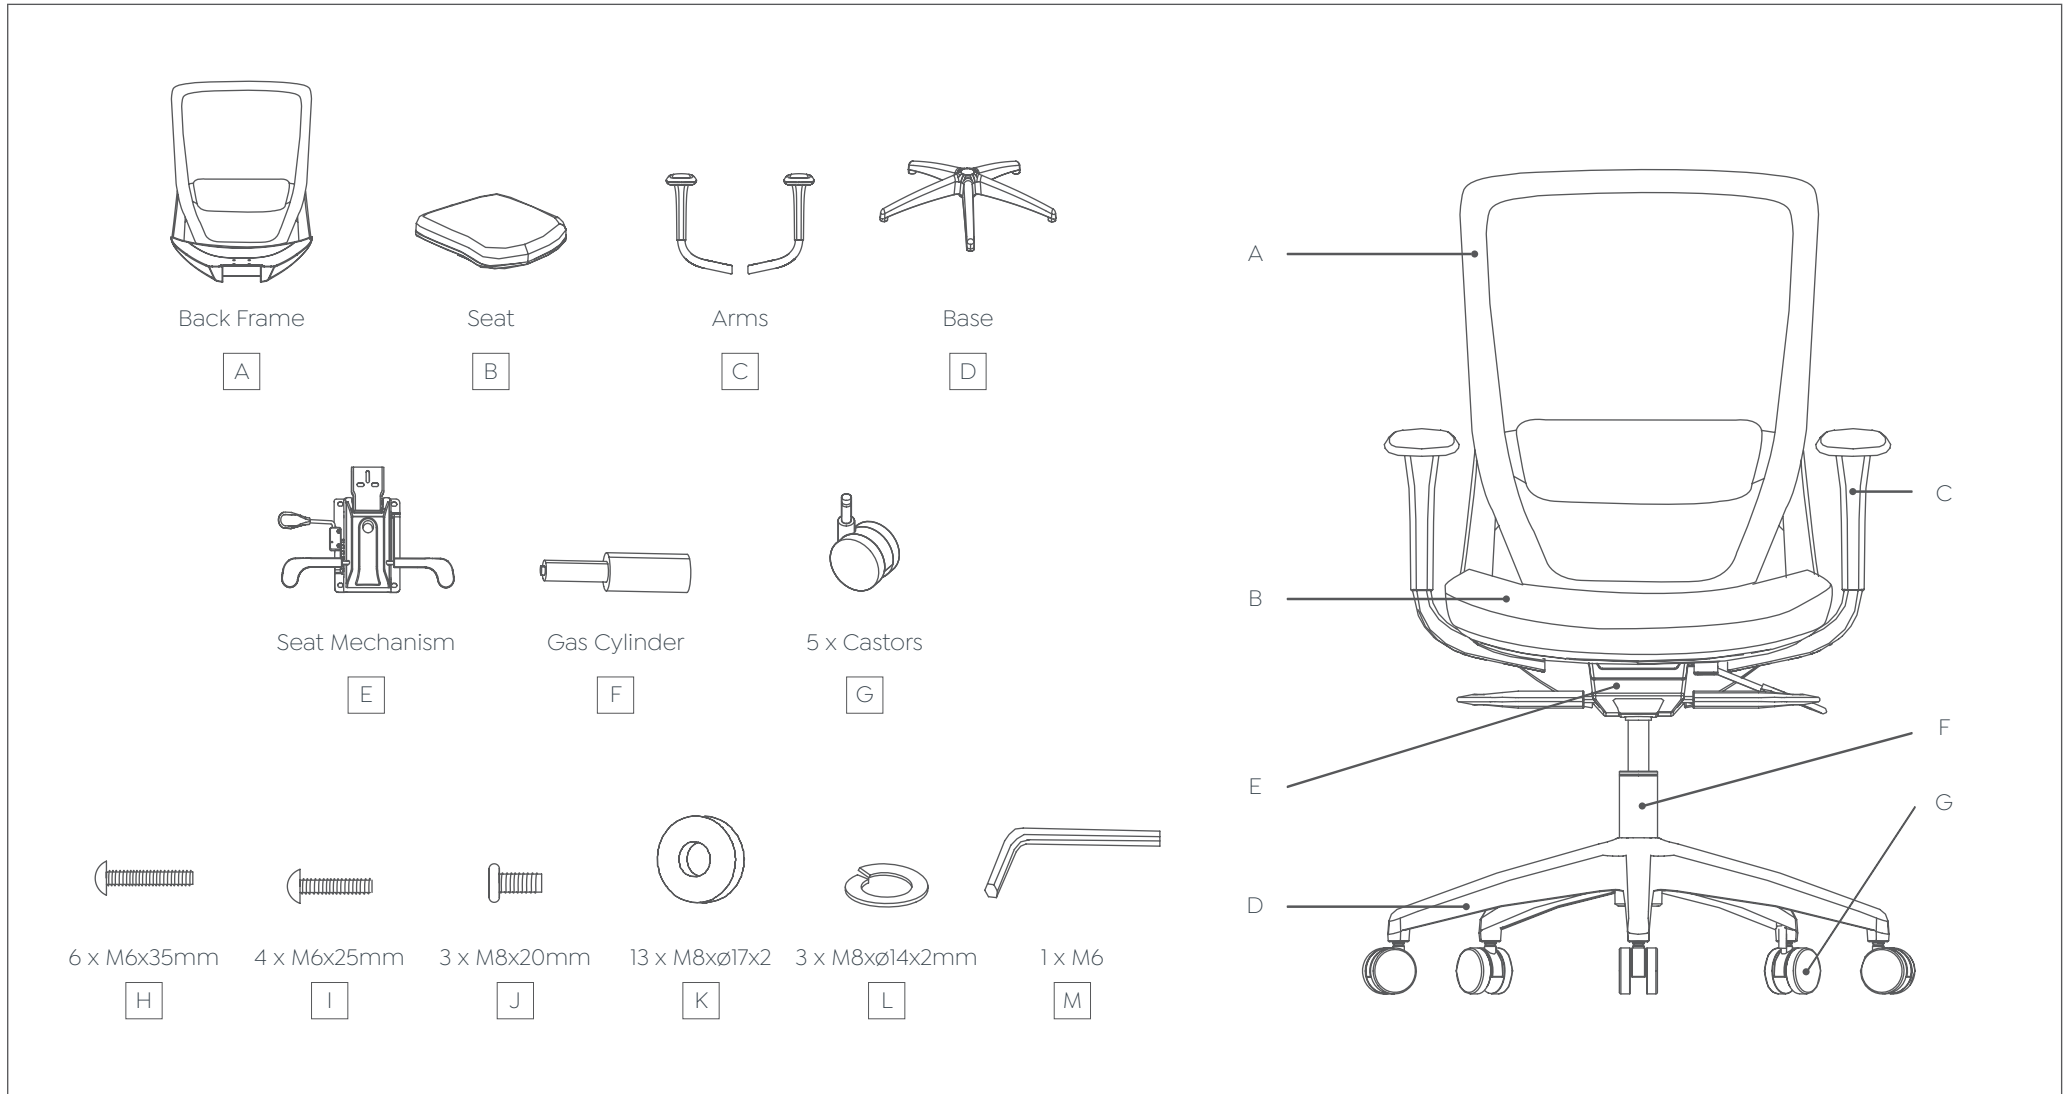

ELITE OFFICE FURNITURE

Orlando Ergo Mesh

Assembly Instructions

Orlando Ergo Mesh

Components List

STEP 1:

STEP 2:

Orlando Ergo Mesh

Assembly Instructions

STEP 3:

STEP 4:

STEP 5:

Complete:

**ELITE OFFICE
FURNITURE**

How can we be of help?

1300 686 666