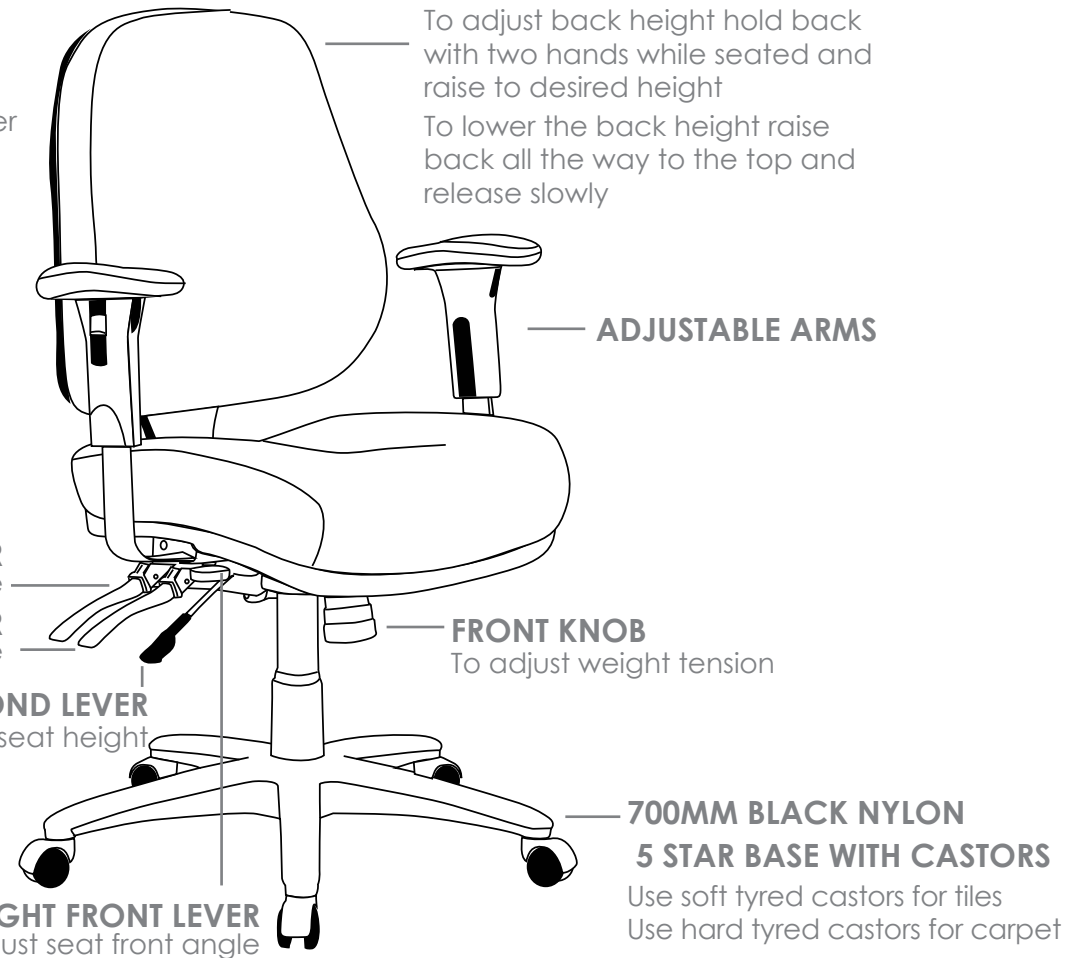

R3 MULTI SHIFT SEATING

LOGAN

FEATURES

- » Adjustable seat height
- » Adjustable back height (ratchet)
- » Adjustable seat and back angle
- » Adjustable weight tension
- » Adjustable arms
- » Available in high and low back
- » Moulded seat and back foam
- » 4 lever ergonomic mechanism
- » 700mm black nylon base
- » Available in black only
- » Minor assembly required
- » Suitable for indoor use only
- » 10 year warranty
- » Weight limit is 140kg

INDOOR USE ONLY

X Do not use as a step ladder

LOGAN-H