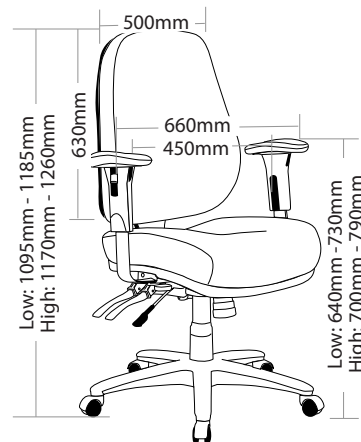

R3 MULTI SHIFT SEATING

LOGAN

FEATURES

- » Adjustable seat height
- » Adjustable back height (ratchet)
- » Adjustable seat and back angle
- » Adjustable weight tension
- » Adjustable arms
- » Available in high and low back
- » Moulded seat and back foam
- » 4 lever ergonomic mechanism
- » 700mm black nylon base
- » Available in black only
- » Minor assembly required
- » Suitable for indoor use only
- » 10 year warranty
- » Weight limit is 140kg

INDOOR USE ONLY

X Do not use as a step ladder

LOGAN-H