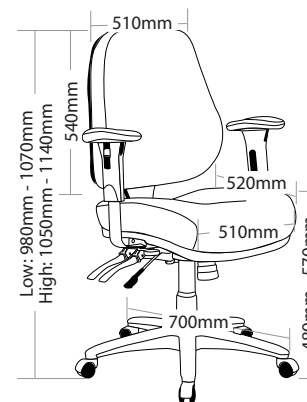

R3 MULTI SHIFT SEATING

LOGAN

FEATURES

- » Adjustable seat height
- » Adjustable back height (ratchet)
- » Adjustable seat and back angle
- » Adjustable weight tension
- » Adjustable arms
- » Available in high and low back
- » Moulded seat and back foam
- » 4 lever ergonomic mechanism
- » 700mm black nylon base
- » Available in black only
- » Minor assembly required
- » Suitable for indoor use only
- » 10 year warranty
- » Weight limit is 140kg

INDOOR USE ONLY

X Do not use as a step ladder

LOGAN-L