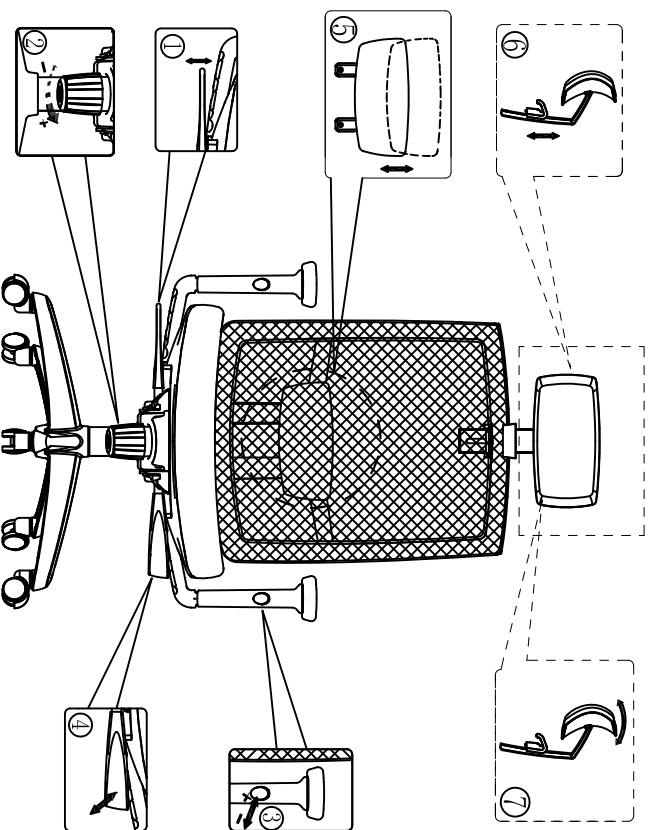

rapidline
FURNITURE FOR TODAY

KAL TASK CHAIR

1PCS

5/16"*3/4" 3PCS

1PCS

5/16"*1-1/4" 4PCS

1PCS

M5 1PCS

2PCS

Optional Accessories 1PCS

1PCS

1PCS

1PCS

1PCS

5PCS

1PCS

5/16"*1-1/2" 6PCS

3/16"*12mm 2PCS

1

K 1PCS
H 6PCS

D 2PCS

2

K 1PCS
J 4PCS
C 1PCS

3