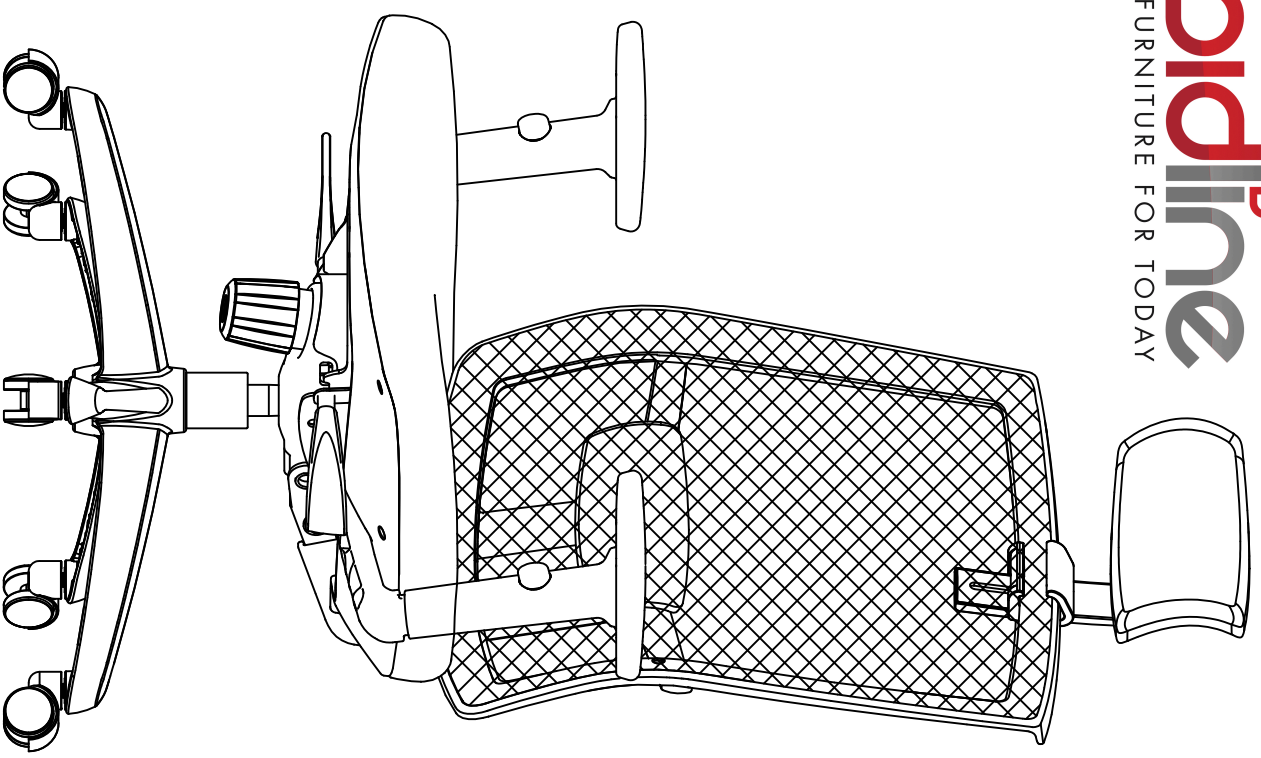

rapidline
FURNITURE FOR TODAY

KAL TASK CHAIR

1PCS

5/16"*3/4" 3PCS

1PCS

5/16"*1-1/4" 4PCS

1PCS

M5 1PCS

2PCS

Optional Accessories 1PCS

1PCS

1PCS

1PCS

1PCS

5PCS

1PCS

5/16"*1-1/2" 6PCS

3/16"*12mm 2PCS

1

K 1PCS
H 6PCS

D 2PCS

2

K 1PCS
J 4PCS
C 1PCS

3