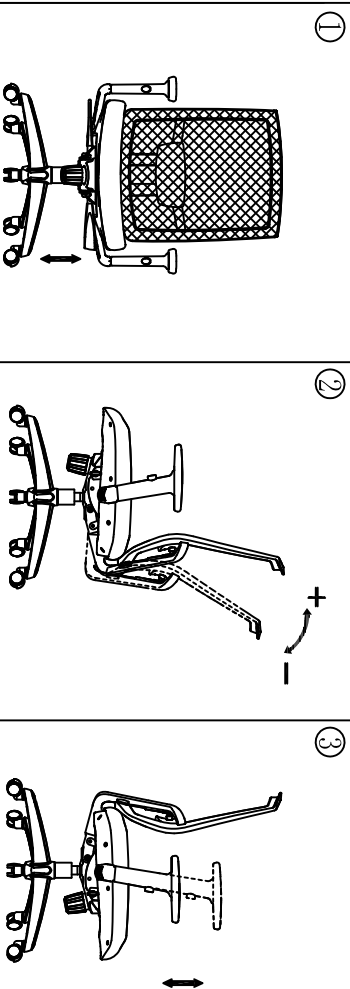

rapidline
FURNITURE FOR TODAY

KAL TASK CHAIR

1PCS

5/16"*3/4" 3PCS

1PCS

5/16"*1-1/4" 4PCS

1PCS

M5 1PCS

5/16"*1-1/2" 6PCS

3/16"*12mm 2PCS

1

K 1PCS
H 6PCS

D 2PCS

2

K 1PCS
J 4PCS
C 1PCS

3