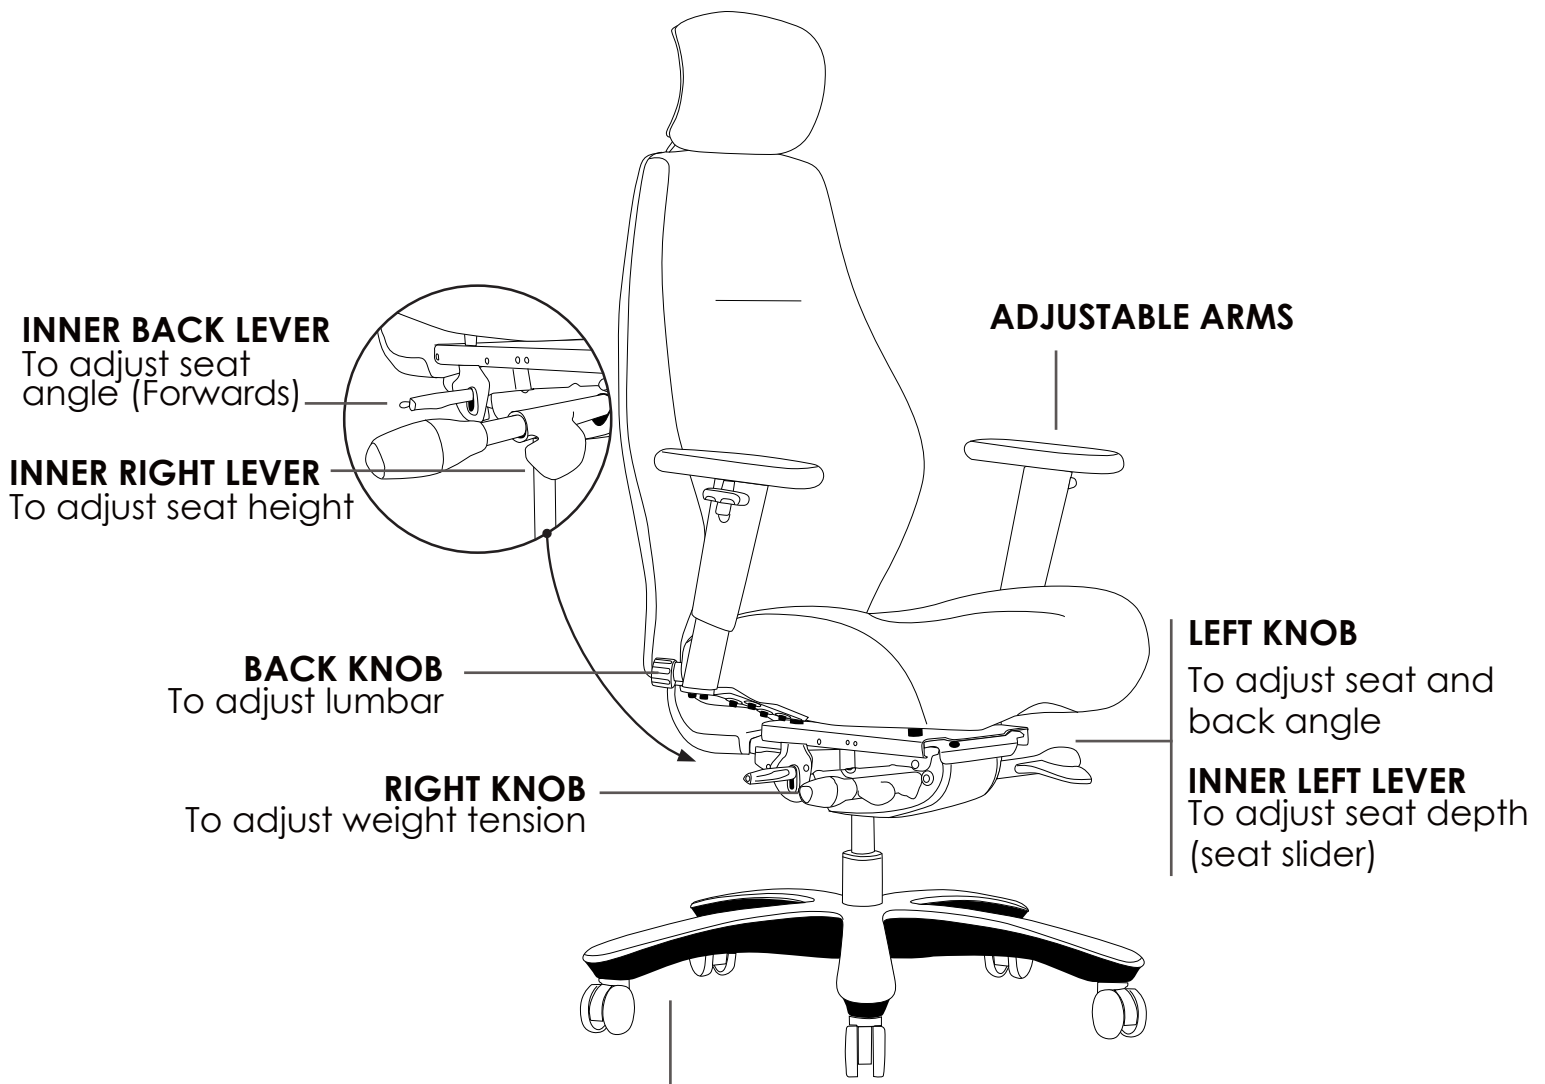

IMPACT

» INSTRUCTIONS OF USE

✘ Do not use as a step ladder

INDOOR USE ONLY

720MM ALUMINIUM 5 STAR BASE WITH BRAKE CASTORS

Use soft tyred castors for tiles

Use hard tyred castors for carpet

- » Vacuum regular
- » Regularly adjust mechanism angle
- » Regularly adjust gas height
- » All warranty claims to be forwarded to place of purchase
- » Warranty covers components and workmanship only
- » Damage or wear and tear not covered by warranty
- » Misuse or abuse will not be covered under warranty