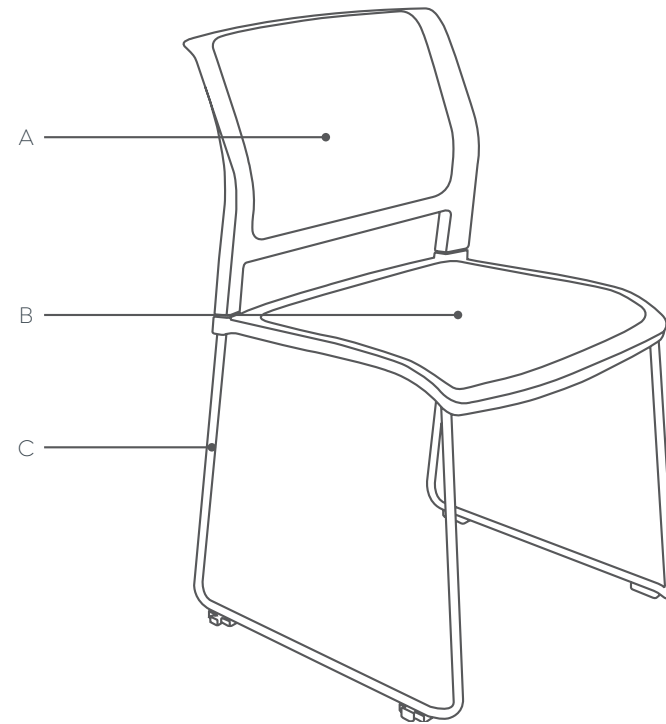

OLG

Game Chair

Assembly Instructions

Game Chair

Components List

Back Seat

A

Seat

B

Frame

C

2 - M7 x 20mm

1

2 x Philips Screw

2

STEP 1: