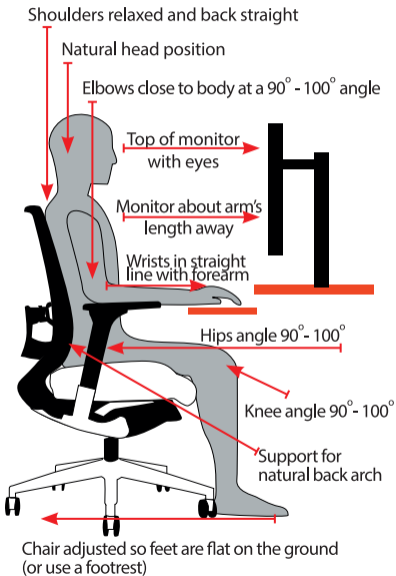

□ CORRECT SEATING POSITION

GALA

 **STYLER**[®]
ERGONOMICS AUSTRALIA
NSW | VIC | QLD | HONG KONG | CHINA

INSTRUCTIONS OF USE

X Do not use as a step ladder

- » Vacuum regular
- » Regularly adjust mechanism angle
- » Regularly adjust gas height
- » All warranty claims to be forwarded to place of purchase
- » Warranty covers components and workmanship only
- » Damage or wear and tear not covered by warranty
- » Misuse or abuse will not be covered under warranty