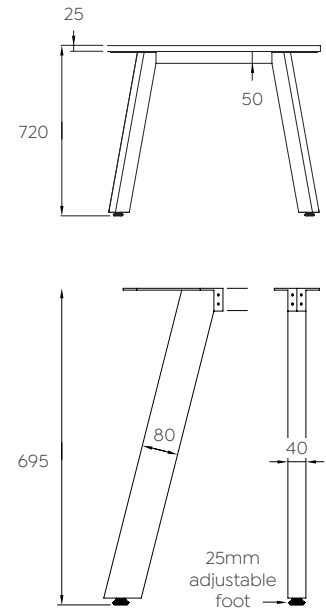

## Standard Features

Legs, top housing and rails in black powdercoat finish

Worktop Height 720mm - inclu. 25mm worktop

25mm adjustable feet

80 x 40mm splayed legs. 50 x 25mm rails

Melamine Worktop - 25mm E1 grade substrate finished in studio white or new oak with matching 2mm PVC edge

## Dimensions

1200 x 750	1800 x 900	2400 x 1200
1500 x 750	1800 x 1200	3600 x 1200
1800 x 750	2100 x 900	4800 x 1200