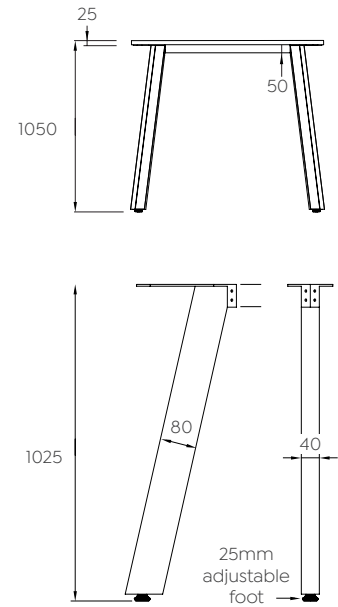

Flare Bar Leaner

Meet the Flare Bar Leaner Family

Bar Leaner Frame Only Options