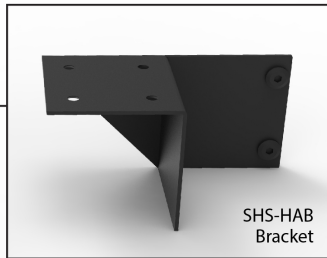

# SHUSH30 900mm HEIGHT SCREENS

Use as a modesty panel, dividing screen or both

1. Choose your top and screen width
2. Choose your top colour
3. Choose your screen colour
4. Choose your 600mm depth end leg
5. Use SHS-HAB brackets to attach screen at any height

SHUSH30 900mm Height Screens  
Fully upholstered in pinnable fabric  
Powdercoated Frame  
Comes with removable adjustable feet

Stocked in Black Fabric with White Frame OR  
Grey Fabric with Black Frame  
Upholstered in House Fabrics with a lead time

Available in 1200mm, 1500mm or 1800mm wide  
All screens are 30mm Thick

SHS-HAB  
Bracket

1800mm Wide  
1500mm Wide  
1200mm Wide

Scalloped Edge Top  
Natural White  
750mm Depth  
50mm Deep scalloped cut out for cable access  
Available in 1200mm, 1500mm or 1800mm Wide top

Scalloped Edge Top  
Natural Oak  
750mm Depth  
50mm Deep scalloped cut out for cable access  
Available in 1200mm, 1500mm or 1800mm Wide top

1200mm Wide  
1500mm Wide  
1800mm Wide

Loop Leg  
\*600mm deep leg ONLY  
Bevelled Edge Loop Leg, In Black or White  
\*\*NOTE : Additional LRB18 leg block required