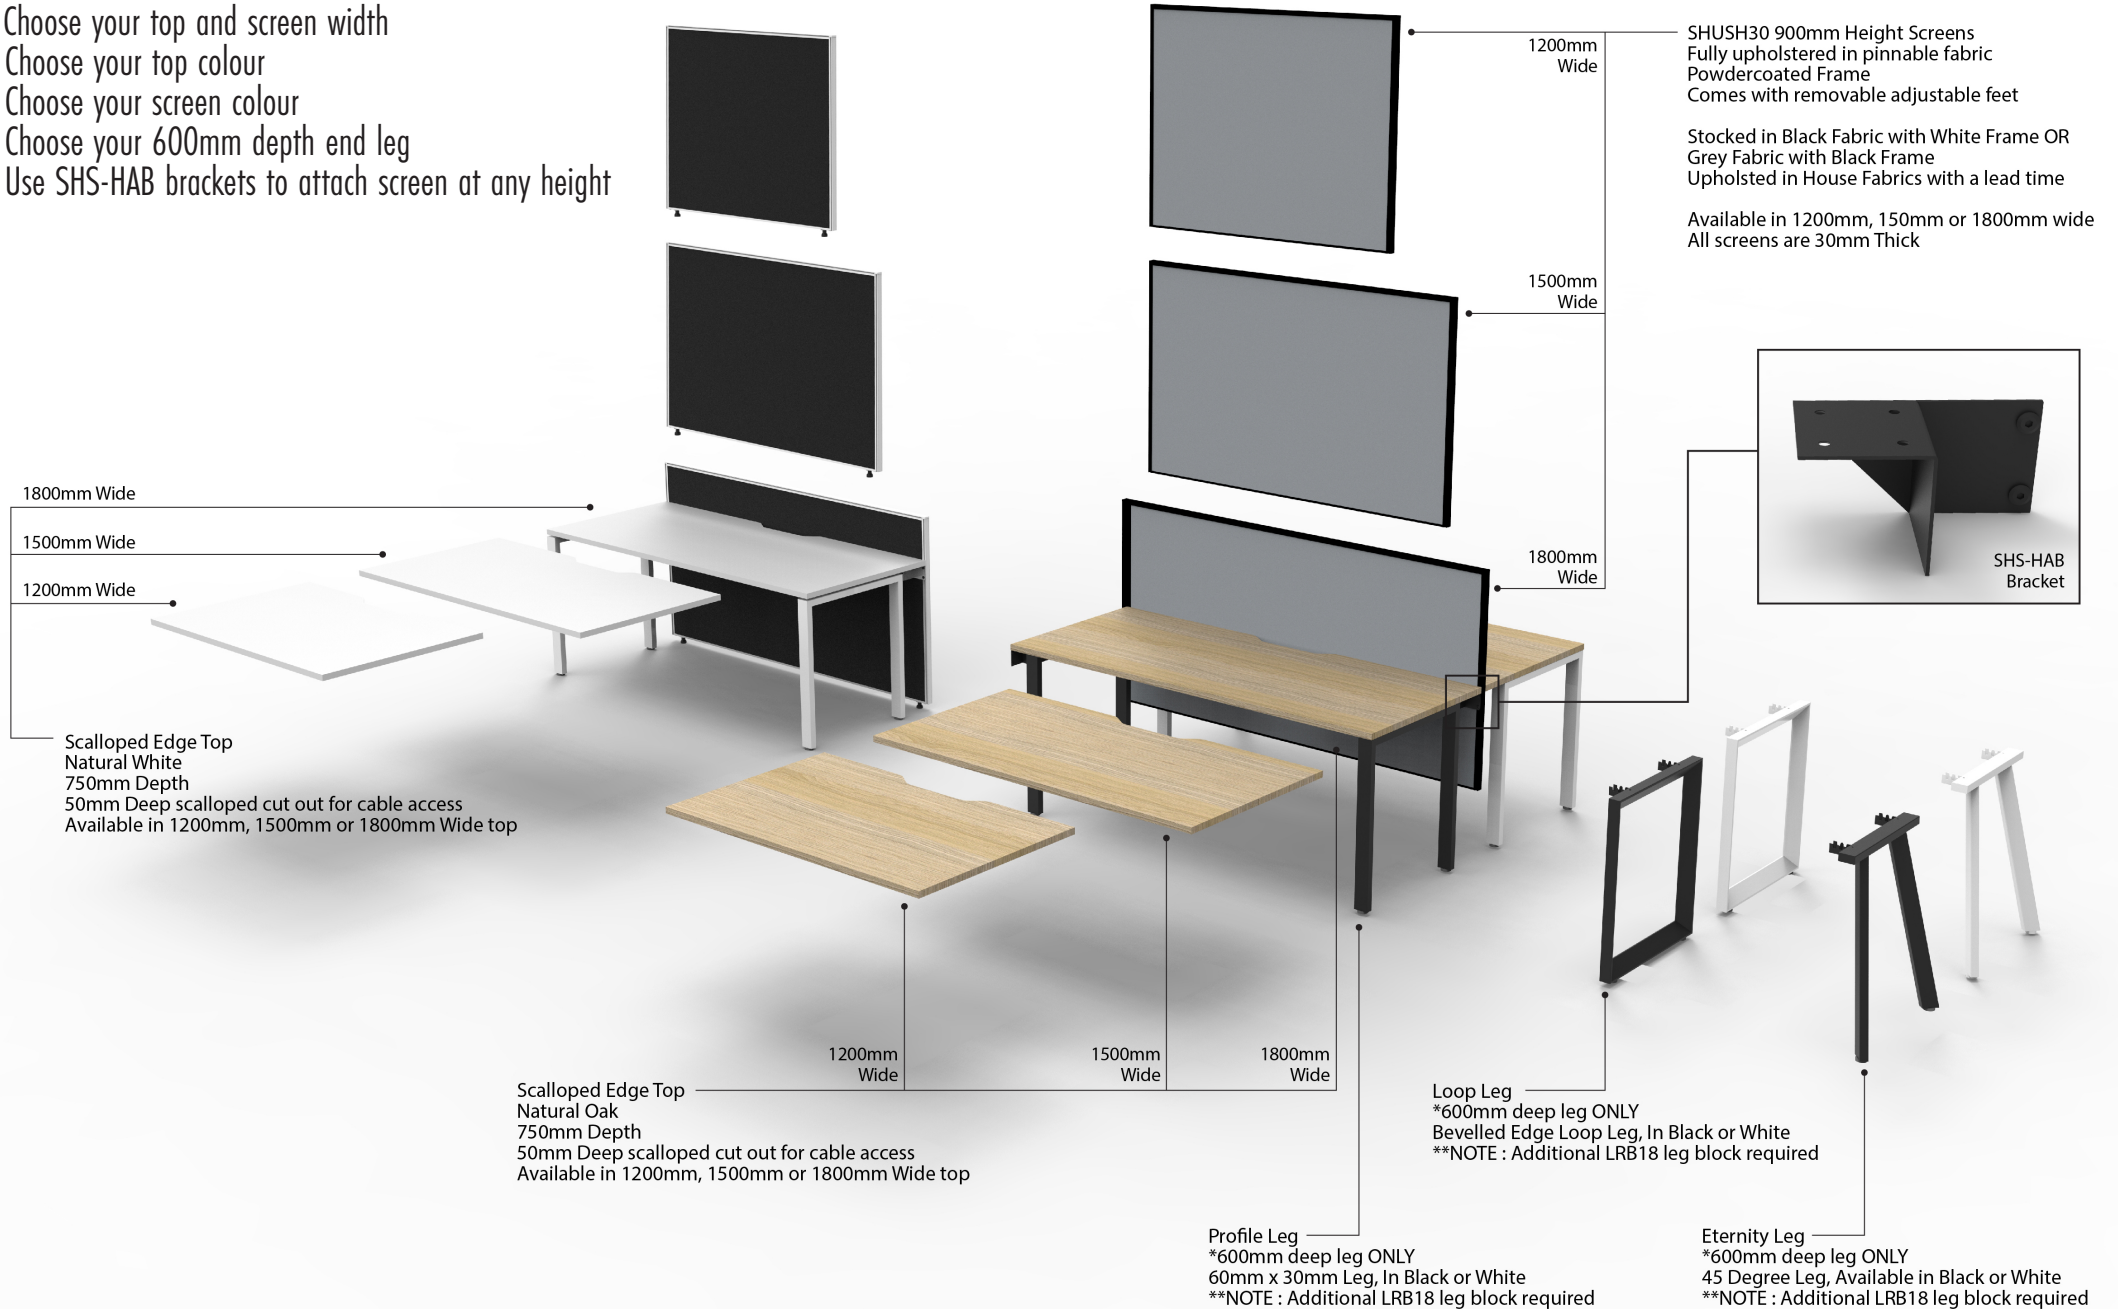

# SHUSH30 900mm HEIGHT SCREENS

Use as a modesty panel, dividing screen or both

1. Choose your top and screen width
2. Choose your top colour
3. Choose your screen colour
4. Choose your 600mm depth end leg
5. Use SHS-HAB brackets to attach screen at any height

SHUSH30 900mm Height Screens  
Fully upholstered in pinnable fabric  
Powdercoated Frame  
Comes with removable adjustable feet

Stocked in Black Fabric with White Frame OR  
Grey Fabric with Black Frame  
Upholstered in House Fabrics with a lead time

Available in 1200mm, 1500mm or 1800mm wide  
All screens are 30mm Thick

SHS-HAB  
Bracket

1800mm Wide  
1500mm Wide  
1200mm Wide

Scalloped Edge Top  
Natural White  
750mm Depth  
50mm Deep scalloped cut out for cable access  
Available in 1200mm, 1500mm or 1800mm Wide top

Profile Leg  
\*600mm deep leg ONLY  
60mm x 30mm Leg, In Black or White  
\*\*NOTE : Additional LRB18 leg block required

Eternity Leg  
\*600mm deep leg ONLY  
45 Degree Leg, Available in Black or White  
\*\*NOTE : Additional LRB18 leg block required