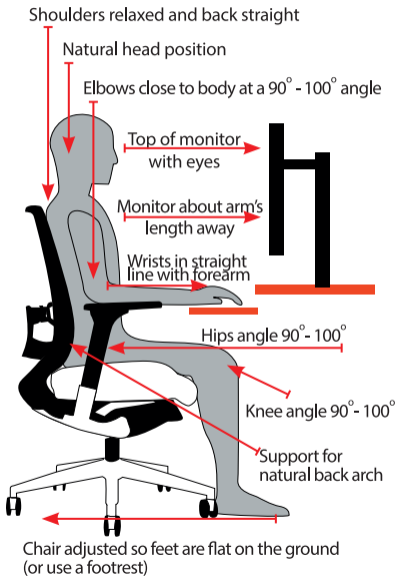

□ CORRECT SEATING POSITION

ERGO1

WARRANTY
5
Year

WEIGHT LIMIT
120
Kilogram

BIFMA

 **STYLE**[®]
ERGONOMICS AUSTRALIA
NSW | VIC | QLD | HONG KONG | CHINA

INSTRUCTIONS OF USE

X Do not use as a step ladder