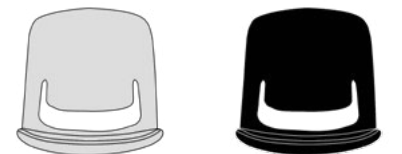

Light Grey

Black