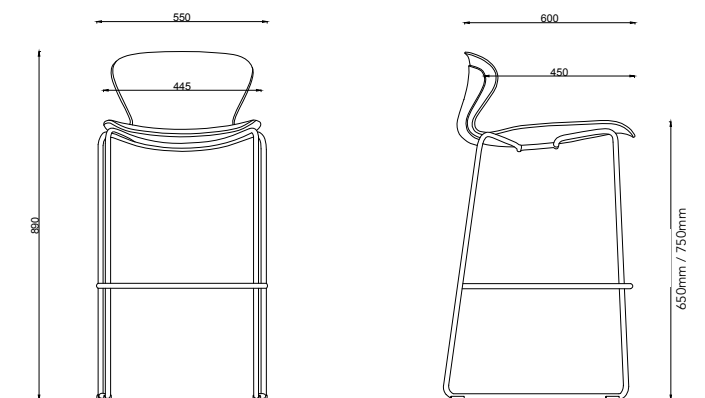

Kaleido Stool

Codes: Red: FSKALS65RD, Orange: FSKALS65OR, Olive: FSKALS65OL, Blue: FSKALS65BL, Black: FSKALS65BK, Grey: FSKALS65GY
(Available in 650mm and 750mm Heights)