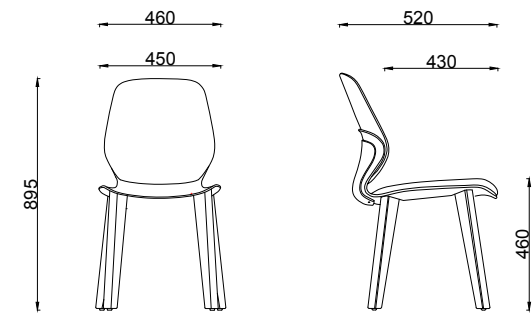

Kaleido 4-Leg Ashwood Chair

Codes: Red: FSKAL4LW46RD, Orange: FSKAL4LW46OR, Olive: FSKAL4LW46OL, Blue: FSKAL4LW46BL, Black: FSKAL4LW46BK, Grey: FSKAL4LW46GY