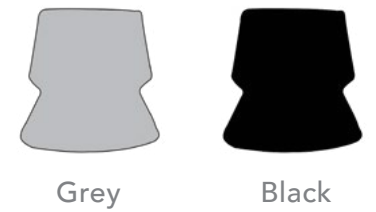

# PRISM

PRISM 4-LEG CHAIR

Modern angular shapes but great comfort. A very modern take on traditional plain public use furniture. Prism catches the light at different angles and highlights your good taste and sense of modernity.

### 1. Select a shell colour

Shells are available in 2 colours: Black and Grey  
Beam seating can be mix of two colours.  
Other shell colours are available on indent (minimum 300).

Grey

Black

### 2. Select a seatpad colour

Seatpads are available in 6 different colours

Grey

Black

Blue

Olive

Orange

Red