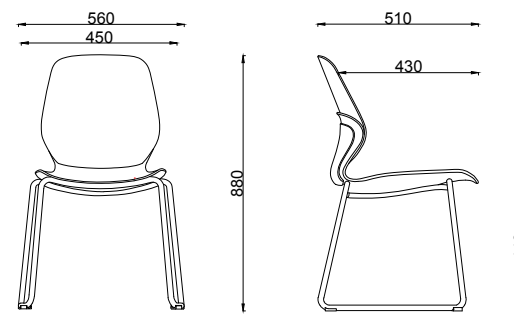

Kaleido Sled Frame Chair

Codes: Red: FSKALSL46RD, Orange: FSKALSL46OR, Olive: FSKALSL46OL, Blue: FSKALSL46BL, Black: FSKALSL46BK, Grey: FSKALSL46GY