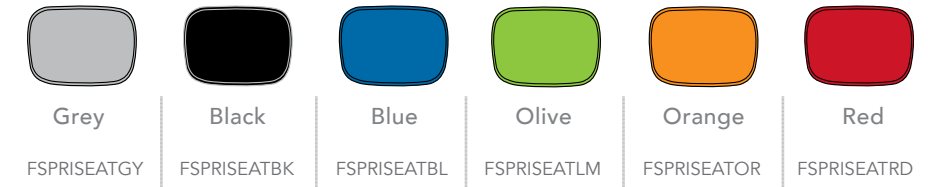

### 1. Select a shell colour

Shells are available in 2 colours: Black and Grey  
Beam seating can be mix of two colours.  
Other shell colours are available on indent (minimum 300).

Grey

Black

### 2. Select a seatpad colour

Seatpads are available in 6 different colours

Grey

Black

Blue

Olive

Orange

Red