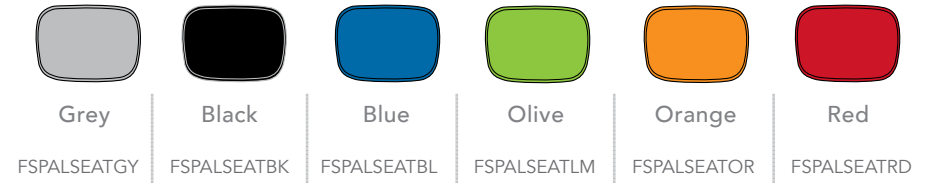

### 1. Select a shell colour

Shells are available in 2 colours: Black and Grey  
Other colours are available on indent (minimum 300).

Light Grey

Black

### 2. Select a seatpad colour

Seatpads are available in 6 different colours