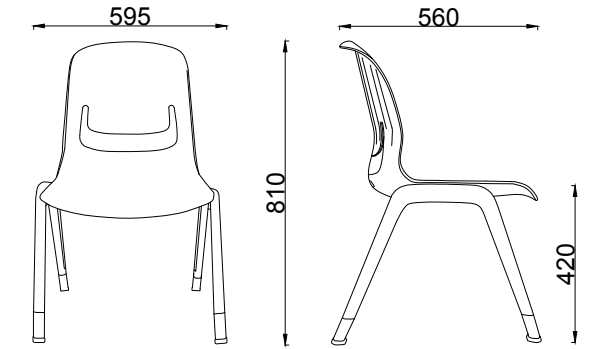

Palette Aluminium Frame Chair

Codes:
Black: FSPAL4LA46BK
Grey: FSPAL4LA46GY