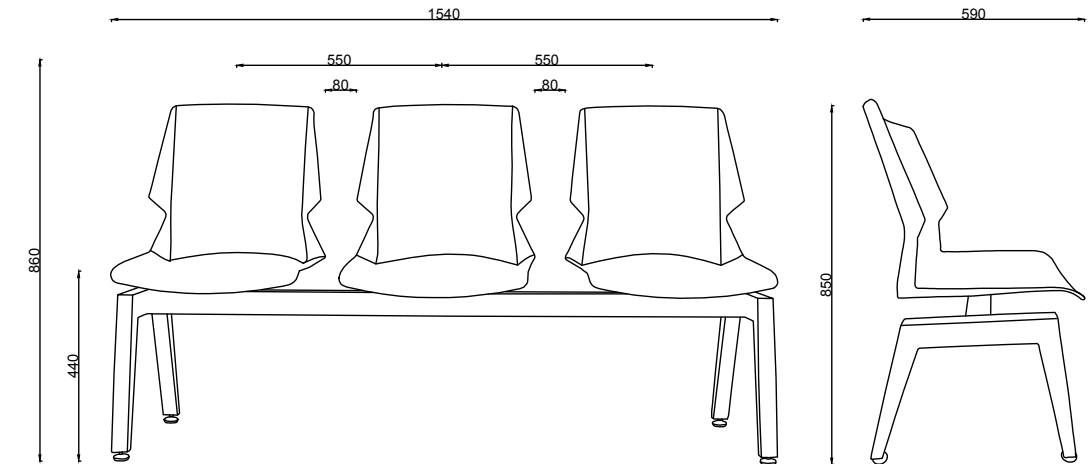

Prism 3-User Beam