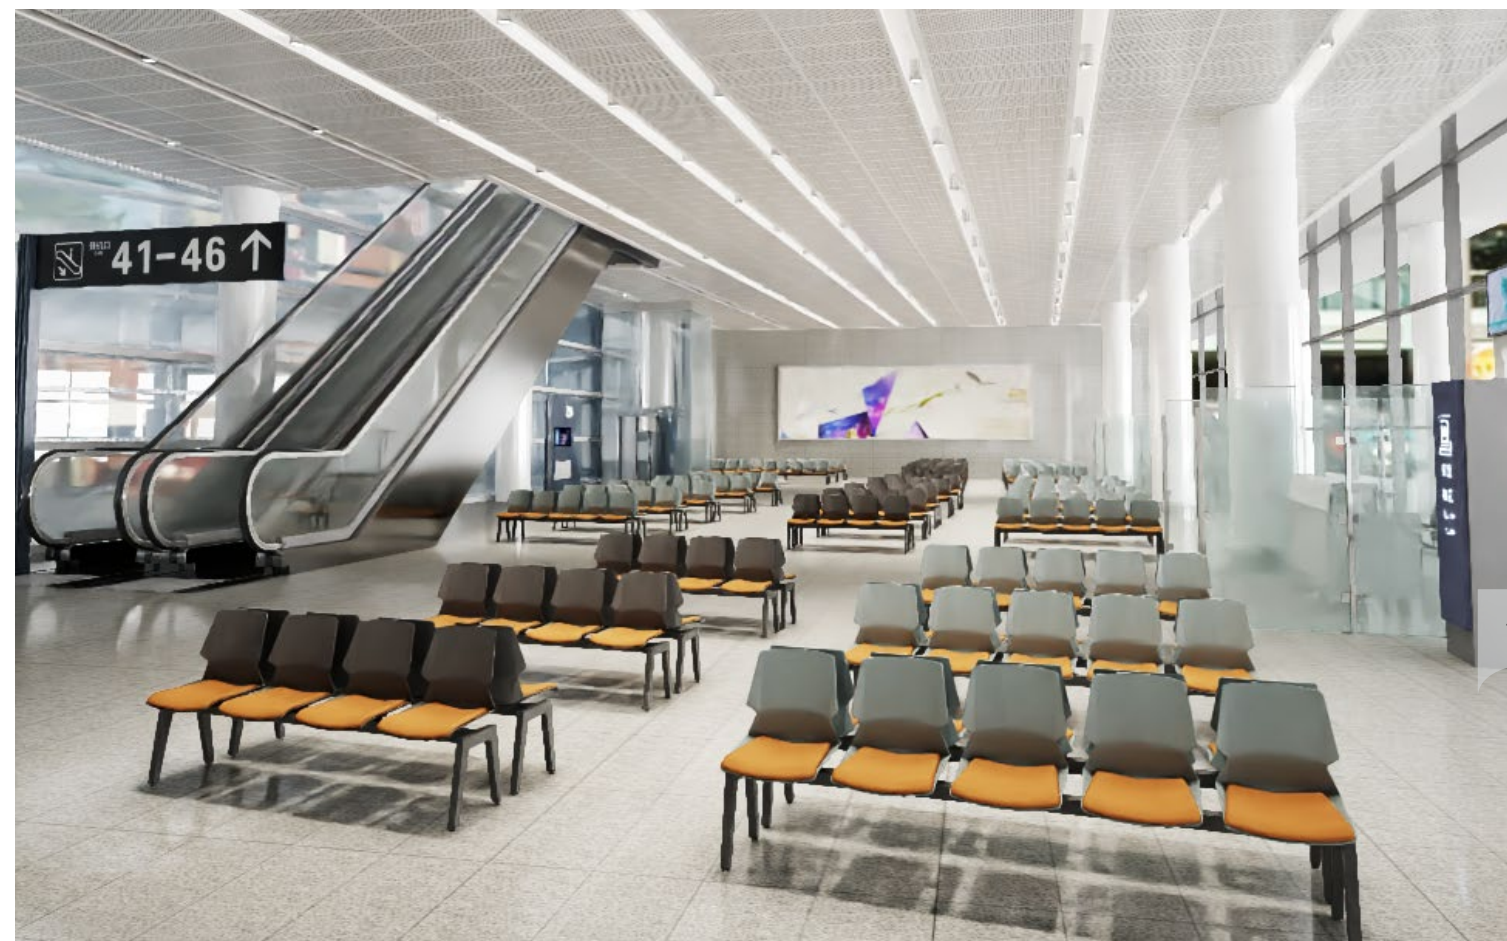

Other colours and mounting styles are available on indent (minimum 300).

Prism

17

18