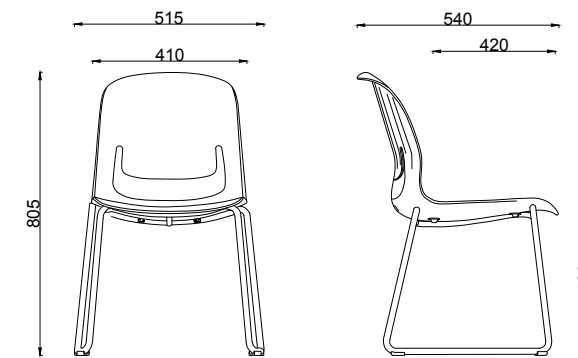

Palette Sled Frame Chair

Codes:
Black: FSPALSL46BK
Grey: FSPALSL46GY