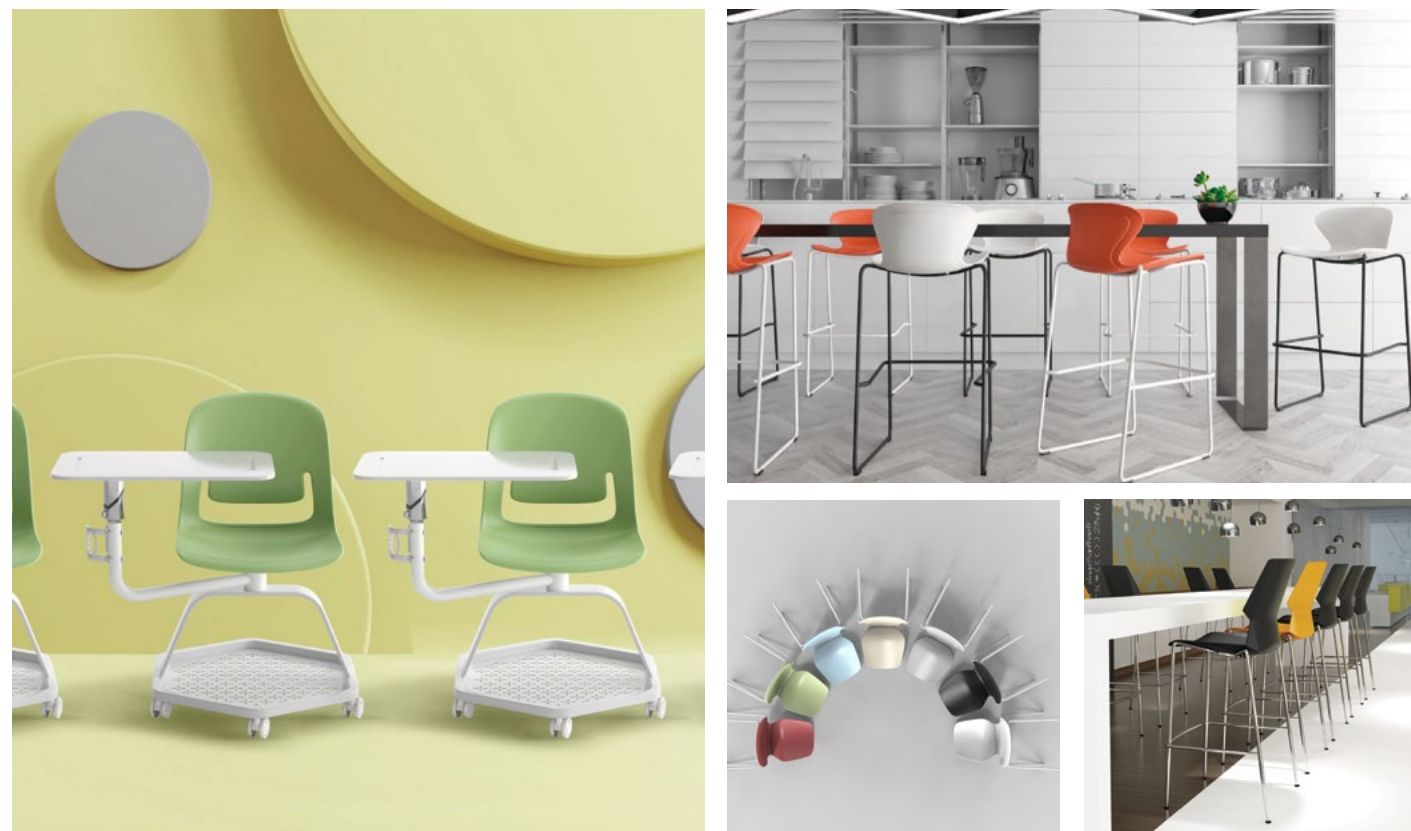

## Bring your space to life with colour!

Welcome to our new world of colour in public and education seating. With three new product suites which combine sound ergonomics with a huge variety of colour choices, our latest ranges give designers and users the chance to create energising spaces to tackle the future. Posture and position throughout the day, keep you ergonomically supported whilst you tackle the day's work.