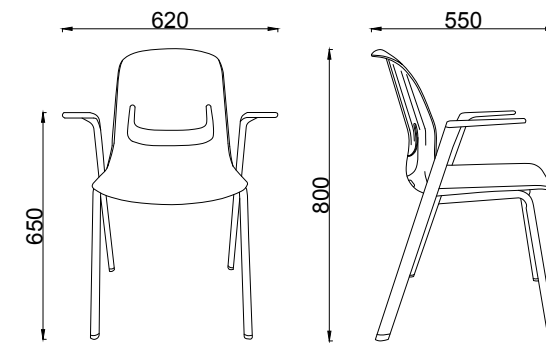

Palette 4-Leg Chair With Arms

Codes:
Black: FSPAL4LAS46BK
Grey: FSPAL4LAS46GY