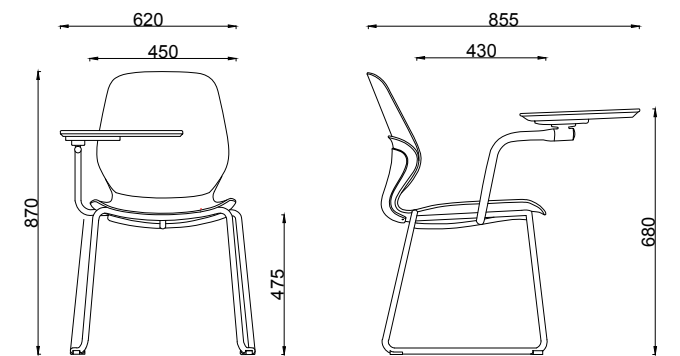

Kaleido Stool
With Black Skid Frame
(Available in 650mm and 750mm Heights)

Code: FSKALPALTBT

06