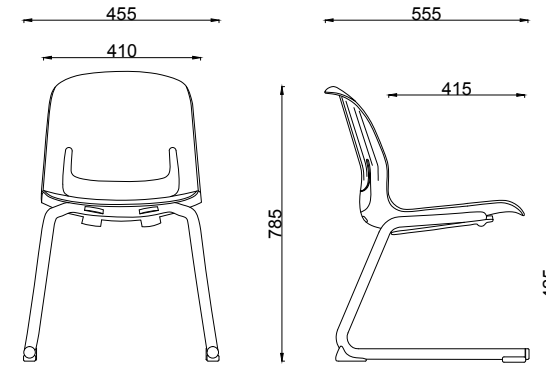

Other colours and mounting styles are available on indent (minimum 300).

Palette

11

12

Other colours and mounting styles are available on indent (minimum 300).

DIMENSION DRAWINGS (Not to scale)

Palette Cantilever Chair