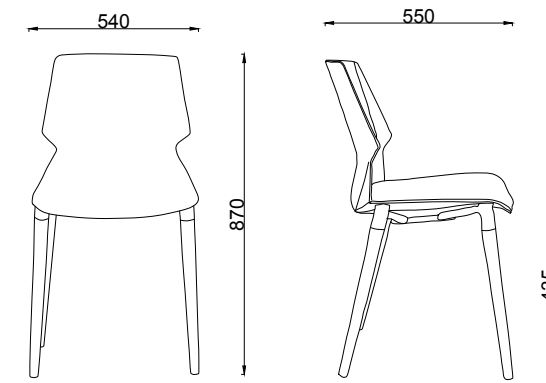

Prism

17

18

Other colours and mounting styles are available on indent (minimum 300).

DIMENSION DRAWINGS (Not to scale)

Prism 4-Leg Chair

Codes:

- Black: FSPRI4LW46BK
- Grey: FSPRI4LW46GY