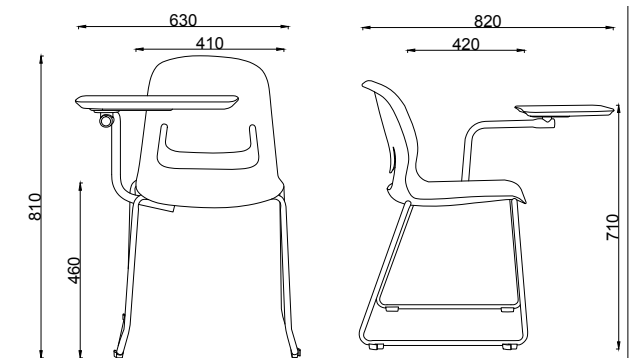

Palette 4-Leg Steel Chair

Codes:  
 Black: FSPAL4LS46BK  
 Grey: FSPAL4LS46GY

Palette Sled Frame Chair

Codes:  
 Black: FSPALSL46BK  
 Grey: FSPALSL46GY

Palette Chair With Tablet Arm

Codes:  
 Black Tablet Arm: FSKALPALTBT