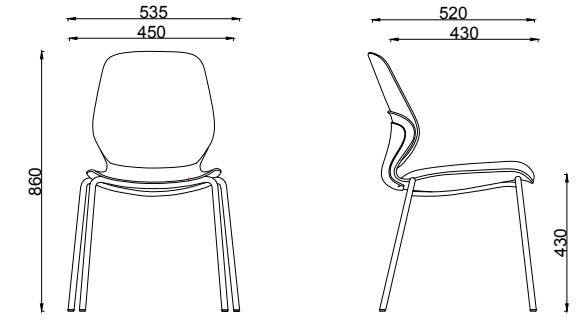

Kaleido 4-Leg Chair

Codes: Red: FSKAL4LS46RD, Orange: FSKAL4LS46OR, Olive: FSKAL4LS46OL, Blue: FSKAL4LS46BL, Black: FSKAL4LS46BK, Grey: FSKAL4LS46GY