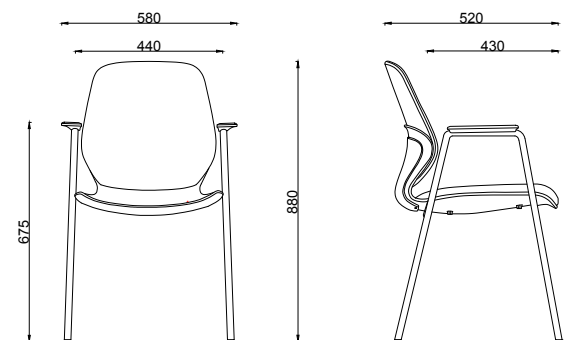

Kaleido 4-Leg Chair With Arms

Codes: Red: FSKAL4LAS46RD, Orange: FSKAL4LAS46OR, Olive: FSKAL4LAS46OL, Blue: FSKAL4LAS46BL, Black: FSKAL4LAS46BK, Grey: FSKAL4LAS46GY

Kaleido Stool

Codes: Red: FSKALS65RD, Orange: FSKALS65OR, Olive: FSKALS65OL, Blue: FSKALS65BL, Black: FSKALS65BK, Grey: FSKALS65GY  
(Available in 650mm and 750mm Heights)