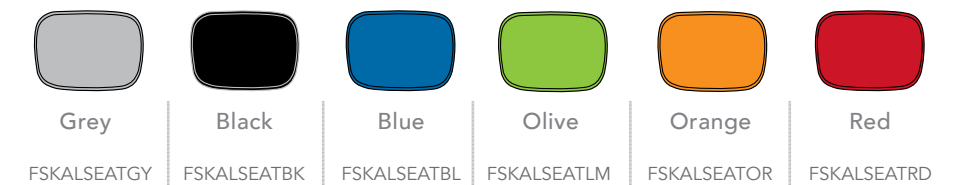

## DESIGN YOUR KALEIDO CHAIR

### 1. Select a shell colour

Seats are available in 6 colours. Note all back covers are white. Other colours are available on indent (minimum 300).

### 2. Select a backrest

Backrest is optional. If not used it creates a low back chair. Colours: White (ex-stock), Grey and black (on lead time). Other backrest colours are available on indent (minimum 300).

### 3. Select a seatpad colour

Seatpads are available in 6 different colours