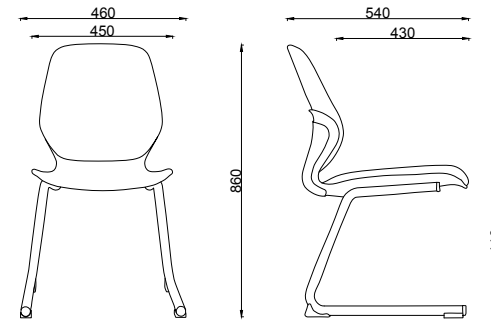

DIMENSION DRAWINGS (Not to scale)

Kaleido Cantilever Chair

Codes: Red: FSKALRCAN46RD, Orange: FSKALRCAN46OR, Olive: FSKALRCAN46OL, Blue: FSKALRCAN46BL, Black: FSKALRCAN46BK, Grey: FSKALRCAN46GY