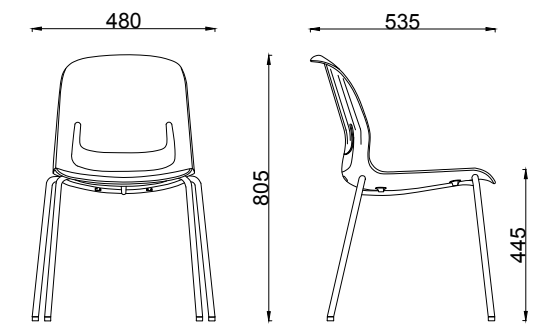

Palette 4-Leg Steel Chair

Codes:
Black: FSPAL4LS46BK
Grey: FSPAL4LS46GY