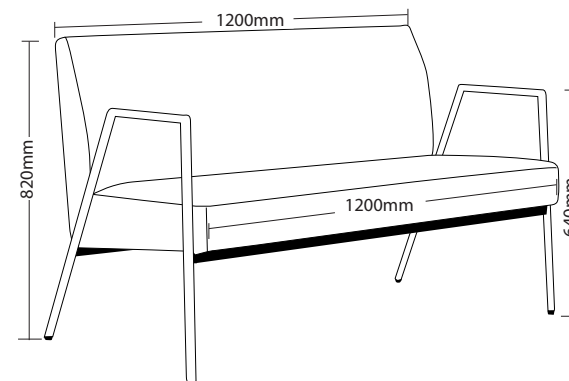

RIVET

FEATURES

- » Optional 1 or 2 seater
- » High density foam
- » Stainless steel frame
- » Solid timber inner frame
- » Available in black PU only
- » Minor assembly required
- » Suitable for indoor use only
- » 5 year structural warranty
- » Weight limit for 1 seater is 130kg
- » Weight limit for 2 seater is 260kg

INDOOR USE ONLY

✗ Do not use as a step ladder

RIVET-1

RIVET-2

RIVET SOFT SEATING

RIVET-1

RIVET-2