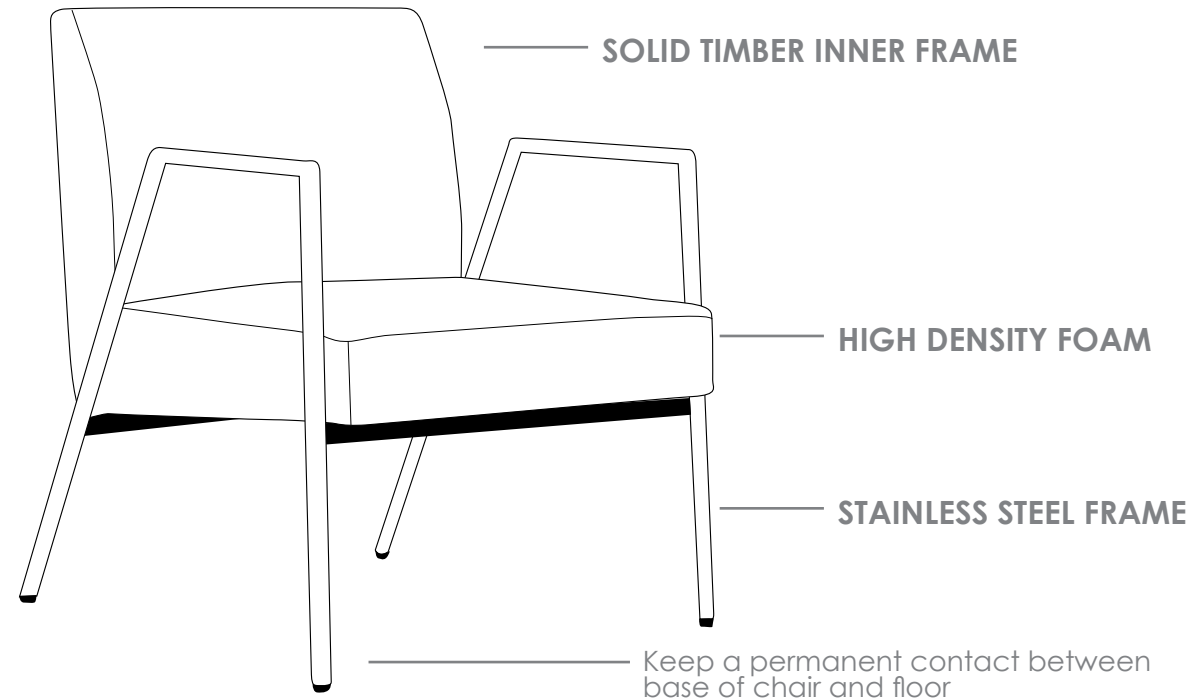

RIVET

FEATURES

- » Optional 1 or 2 seater
- » High density foam
- » Stainless steel frame
- » Solid timber inner frame
- » Available in black PU only
- » Minor assembly required
- » Suitable for indoor use only
- » 5 year structural warranty
- » Weight limit for 1 seater is 130kg
- » Weight limit for 2 seater is 260kg

INDOOR USE ONLY

✗ Do not use as a step ladder

RIVET-1

RIVET-2

RIVET SOFT SEATING

RIVET-1

RIVET-2