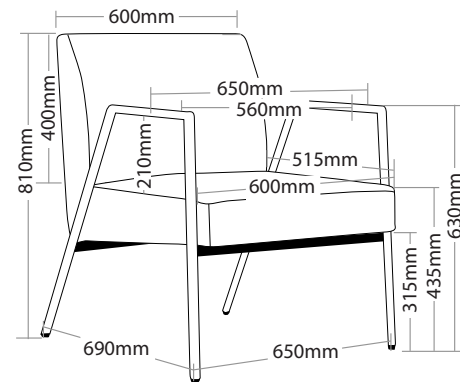

RIVET

FEATURES

- » Optional 1 or 2 seater
- » High density foam
- » Stainless steel frame
- » Solid timber inner frame
- » Available in black PU only
- » Minor assembly required
- » Suitable for indoor use only
- » 5 year structural warranty
- » Weight limit for 1 seater is 130kg
- » Weight limit for 2 seater is 260kg

INDOOR USE ONLY

✗ Do not use as a step ladder

RIVET-1

RIVET-2

RIVET SOFT SEATING

RIVET-1

RIVET-2