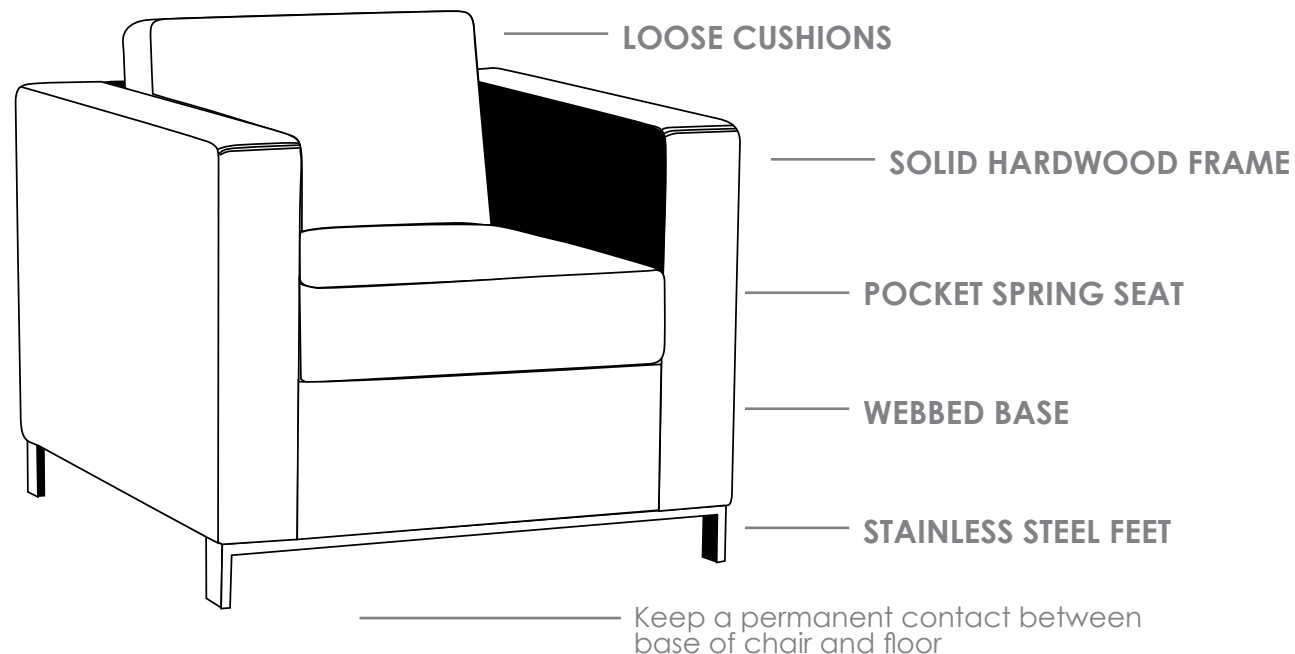

R8 SOFT SEATING

PLAZA

FEATURES

- » Optional 1, 2 or 3 seater
- » Pocket spring seat
- » Loose cushions upholstered both sides
- » Zig zag steel spring
- » Webbed base
- » Solid hardwood frame
- » Stainless steel feet
- » Available in black PU only
- » Minor assembly required
- » Suitable for indoor use only
- » 5 year warranty
- » Weight limit for 1 seater is 130kg
- » Weight limit for 2 seater is 260kg
- » Weight limit for 3 seater is 390kg

INDOOR USE ONLY

✗ Do not use as a step ladder

PL-1S

PL-2S

PL-3S

PLAZA SOFT SEATING

PL-1S

PL-2S