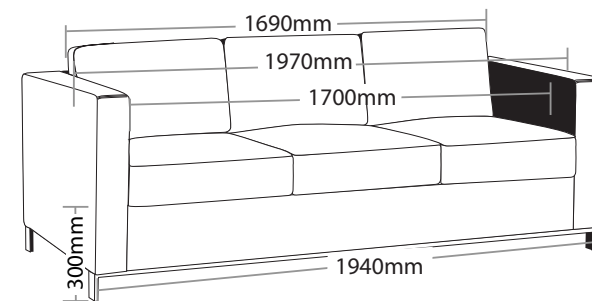

R8 SOFT SEATING

PLAZA

FEATURES

- » Optional 1, 2 or 3 seater
- » Pocket spring seat
- » Loose cushions upholstered both sides
- » Zig zag steel spring
- » Webbed base
- » Solid hardwood frame
- » Stainless steel feet
- » Available in black PU only
- » Minor assembly required
- » Suitable for indoor use only
- » 5 year warranty
- » Weight limit for 1 seater is 130kg
- » Weight limit for 2 seater is 260kg
- » Weight limit for 3 seater is 390kg

INDOOR USE ONLY

✗ Do not use as a step ladder

PL-1S

PL-2S

PL-3S

PLAZA SOFT SEATING

PL-1S

PL-2S