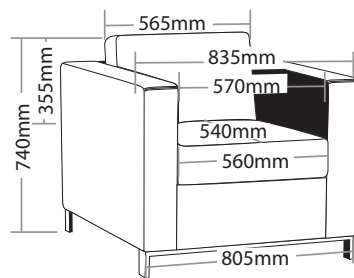

R8 SOFT SEATING

PLAZA

FEATURES

- » Optional 1, 2 or 3 seater
- » Pocket spring seat
- » Loose cushions upholstered both sides
- » Zig zag steel spring
- » Webbed base
- » Solid hardwood frame
- » Stainless steel feet
- » Available in black PU only
- » Minor assembly required
- » Suitable for indoor use only
- » 5 year warranty
- » Weight limit for 1 seater is 130kg
- » Weight limit for 2 seater is 260kg
- » Weight limit for 3 seater is 390kg

INDOOR USE ONLY

✗ Do not use as a step ladder

PL-1S

PL-2S

PL-3S

PLAZA SOFT SEATING

PL-1S

PL-2S