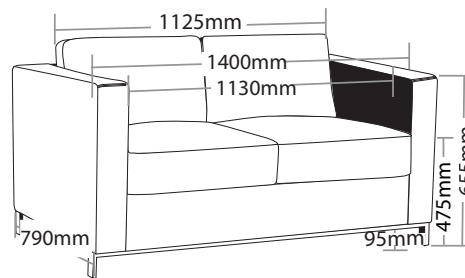

R8 SOFT SEATING

PLAZA

FEATURES

- » Optional 1, 2 or 3 seater
- » Pocket spring seat
- » Loose cushions upholstered both sides
- » Zig zag steel spring
- » Webbed base
- » Solid hardwood frame
- » Stainless steel feet
- » Available in black PU only
- » Minor assembly required
- » Suitable for indoor use only
- » 5 year warranty
- » Weight limit for 1 seater is 130kg
- » Weight limit for 2 seater is 260kg
- » Weight limit for 3 seater is 390kg

INDOOR USE ONLY

✗ Do not use as a step ladder

PL-1S

PL-2S

PL-3S

PLAZA SOFT SEATING

PL-1S

PL-2S