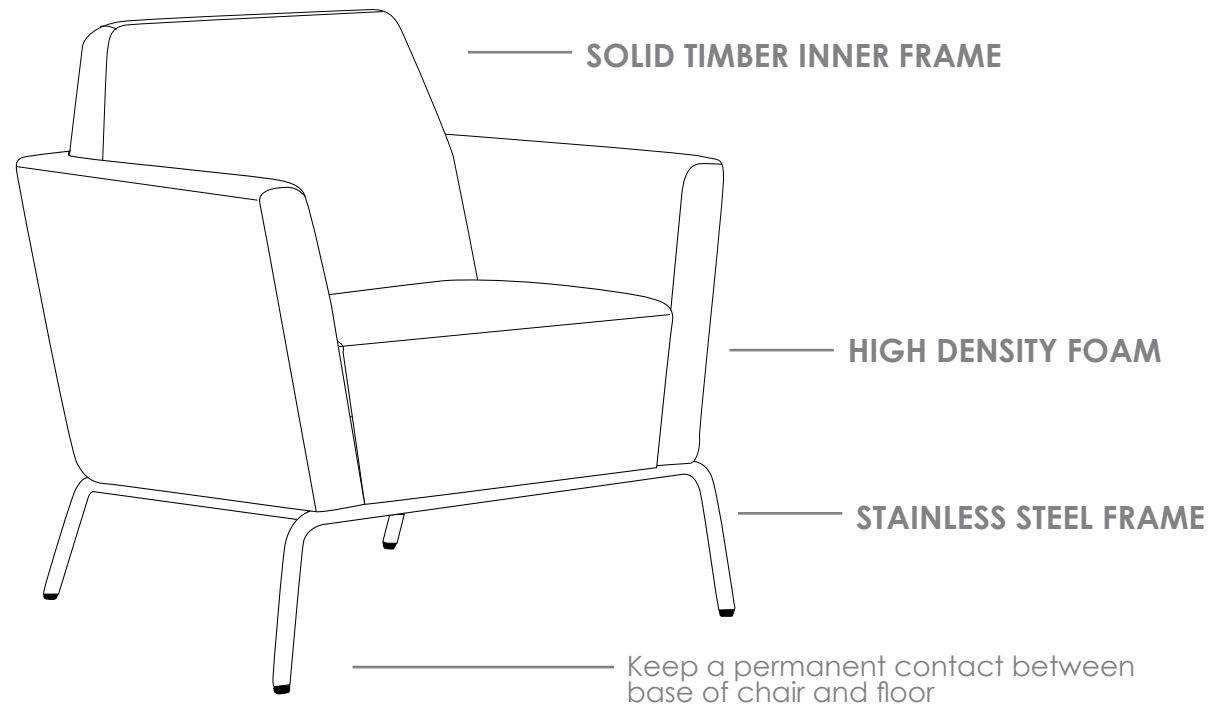

FEATURES

- » Optional 1 or 2 seater
- » High density foam
- » Stainless steel frame
- » Solid timber inner frame
- » Available in black PU only
- » Minor assembly required
- » Suitable for indoor use only
- » 5 year structural warranty
- » Weight limit for 1 seater is 130kg
- » Weight limit for 2 seater is 260kg

INDOOR USE ONLY

✗ Do not use as a step ladder

JADEN-1