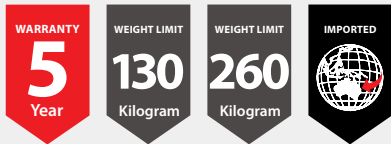

## FEATURES

- » Optional 1 or 2 seater
- » High density foam
- » Stainless steel frame
- » Solid timber inner frame
- » Available in black PU only
- » Minor assembly required
- » Suitable for indoor use only
- » 5 year structural warranty
- » Weight limit for 1 seater is 130kg
- » Weight limit for 2 seater is 260kg