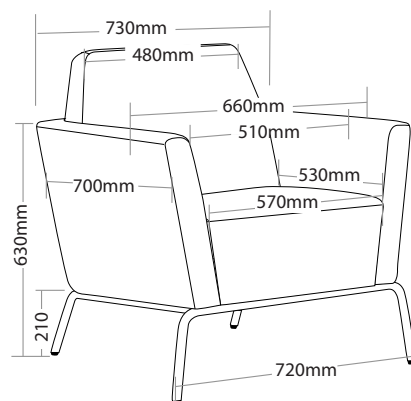

FEATURES

- » Optional 1 or 2 seater
- » High density foam
- » Stainless steel frame
- » Solid timber inner frame
- » Available in black PU only
- » Minor assembly required
- » Suitable for indoor use only
- » 5 year structural warranty
- » Weight limit for 1 seater is 130kg
- » Weight limit for 2 seater is 260kg

INDOOR USE ONLY

✗ Do not use as a step ladder

JADEN-1