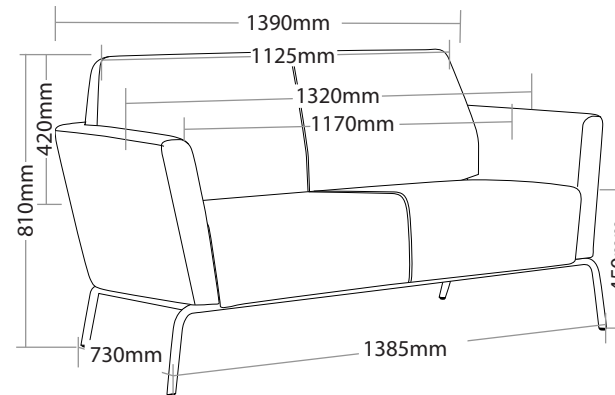

R8 SOFT SEATING

JADEN

FEATURES

- » Optional 1 or 2 seater
- » High density foam
- » Stainless steel frame
- » Solid timber inner frame
- » Available in black PU only
- » Minor assembly required
- » Suitable for indoor use only
- » 5 year structural warranty
- » Weight limit for 1 seater is 130kg
- » Weight limit for 2 seater is 260kg

INDOOR USE ONLY

✗ Do not use as a step ladder

JADEN-2