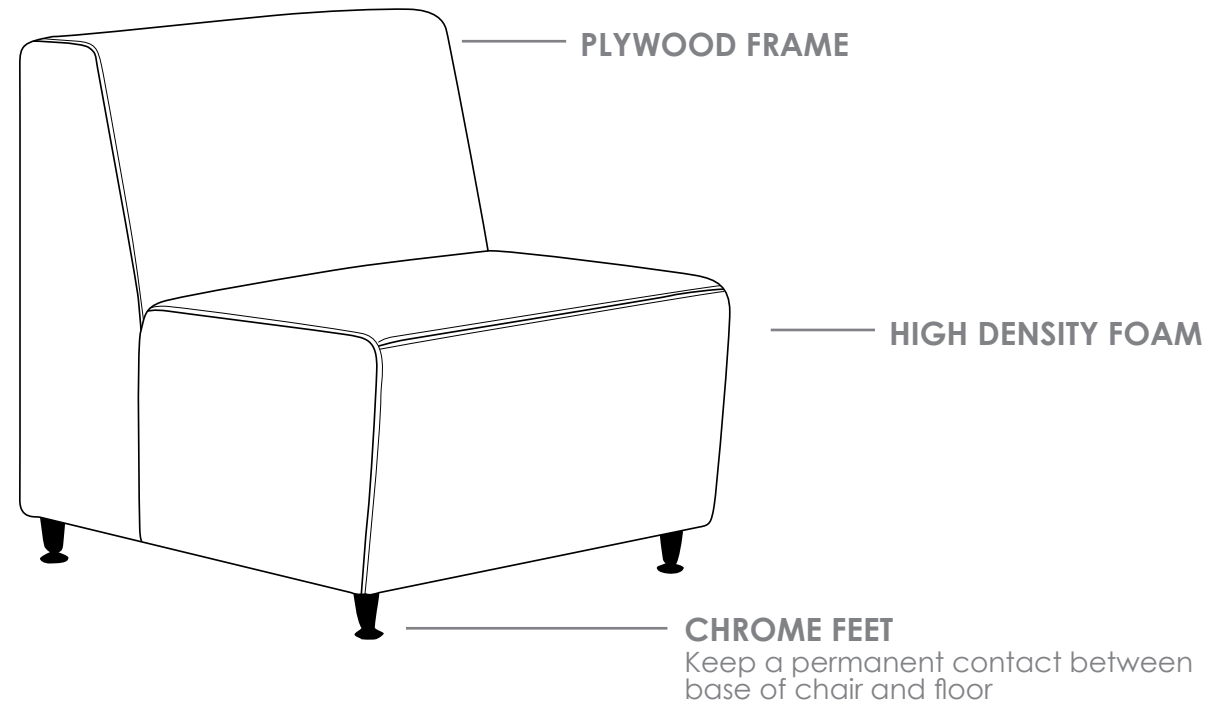

R8 SOFT SEATING

BLITZ

FEATURES

- » High density foam
- » Zig zag steel spring
- » Plywood frame
- » Chrome feet
- » Available in black PU
- » Minor assembly required
- » Suitable for indoor use only
- » 5 year warranty
- » Weight limit is 120kg

INDOOR USE ONLY

✗ Do not use as a step ladder

BLITZ-B

BLITZ SOFT SEATING

BLITZ-B

BACK VIEW

SIDE VIEW