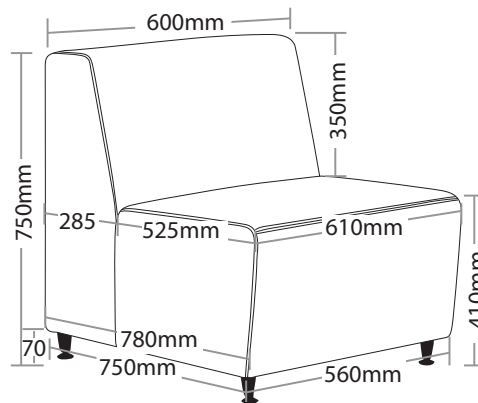

R8 SOFT SEATING

BLITZ

FEATURES

- » High density foam
- » Zig zag steel spring
- » Plywood frame
- » Chrome feet
- » Available in black PU
- » Minor assembly required
- » Suitable for indoor use only
- » 5 year warranty
- » Weight limit is 120kg

INDOOR USE ONLY

✗ Do not use as a step ladder

BLITZ-B

BLITZ SOFT SEATING

BLITZ-B

BACK VIEW

SIDE VIEW