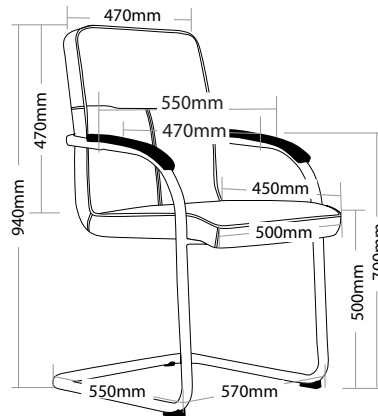

R5 HOSPITALITY SEATING

ROSE

FEATURES

- » Soft padding
- » Polyurethane arm pads
- » Chrome finish
- » Fully welded frame
- » Available in black PU only
- » Minor assembly required
- » Suitable for indoor use only
- » 3 year warranty
- » Weight limit is 110kg

INDOOR USE ONLY

✗ Do not use as a step ladder

POLYURETHANE ARM PADS

SOFT PADDING

CHROME FRAME

Keep a permanent contact between base of chair and floor

ROSE