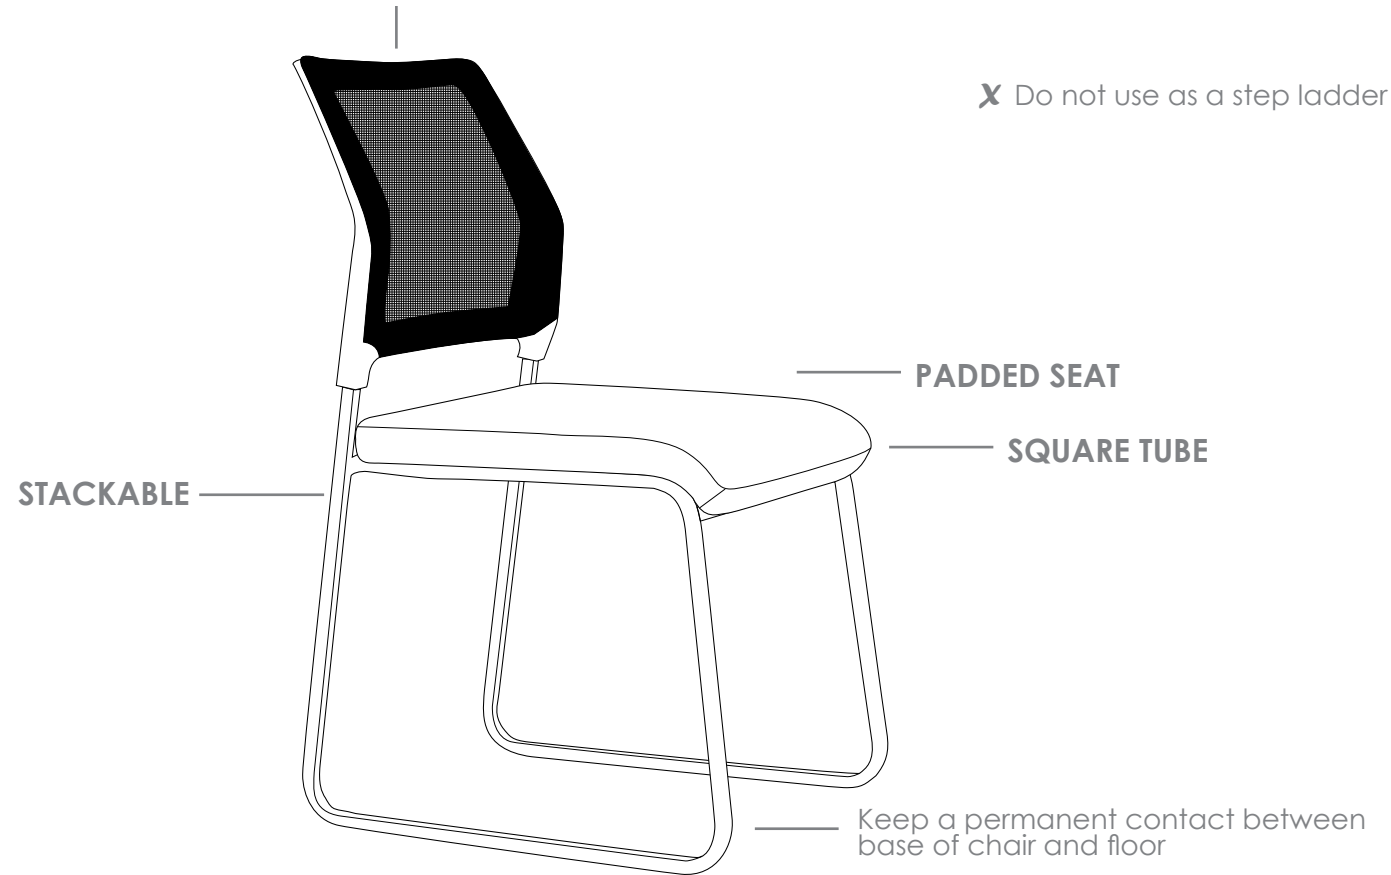

### FEATURES

- » Not available with arms
- » Stackable
  - » Maximum 5 chairs on floor
- » Square tube
- » Mesh back
- » Padded seat
- » Black metal frame
- » Available in black only
- » Minor assembly required
- » Suitable for indoor use only
- » 3 year warranty
- » Weight limit is 120kg

INDOOR USE ONLY

✗ Do not use as a step ladder

NEO