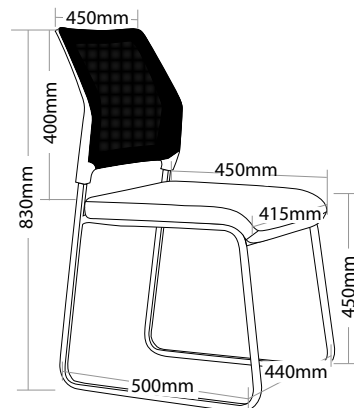

R5 HOSPITALITY SEATING

NEO

FEATURES

- » Not available with arms
- » Stackable
  - » Maximum 5 chairs on floor
- » Square tube
- » Mesh back
- » Padded seat
- » Black metal frame
- » Available in black only
- » Minor assembly required
- » Suitable for indoor use only
- » 3 year warranty
- » Weight limit is 120kg

INDOOR USE ONLY

✗ Do not use as a step ladder

NEO