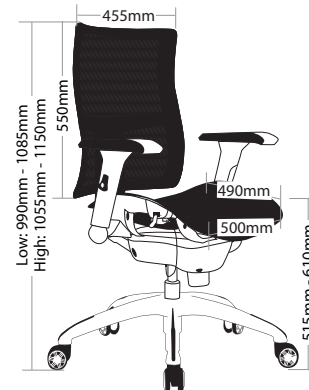

R4 EXECUTIVE SEATING

ZODIAC

FEATURES

- » Adjustable seat height cable controlled
- » Adjustable back height (ratchet)
- » Adjustable seat and back angle cable controlled
- » Adjustable seat depth (seat slider) cable controlled
- » Adjustable weight tension
- » Optional adjustable headrest
- » Adjustable arms
- » Synchron mechanism with 3 locking positions
- » 700mm aluminium base
- » Available in black only
- » BIFMA tested
- » Minor assembly required
- » Suitable for indoor use only
- » 5 year warranty
- » Weight limit is 120kg

INDOOR USE ONLY

X Do not use as a step ladder

To adjust back height — hold back with two hands while seated and raise to desired height
To lower the back height raise back all the way to the top and release slowly

ZODIAC-H

ZODIAC-L

ZODIAC EXECUTIVE SEATING

ZODIAC-H

ZODIAC-L

BACK VIEW