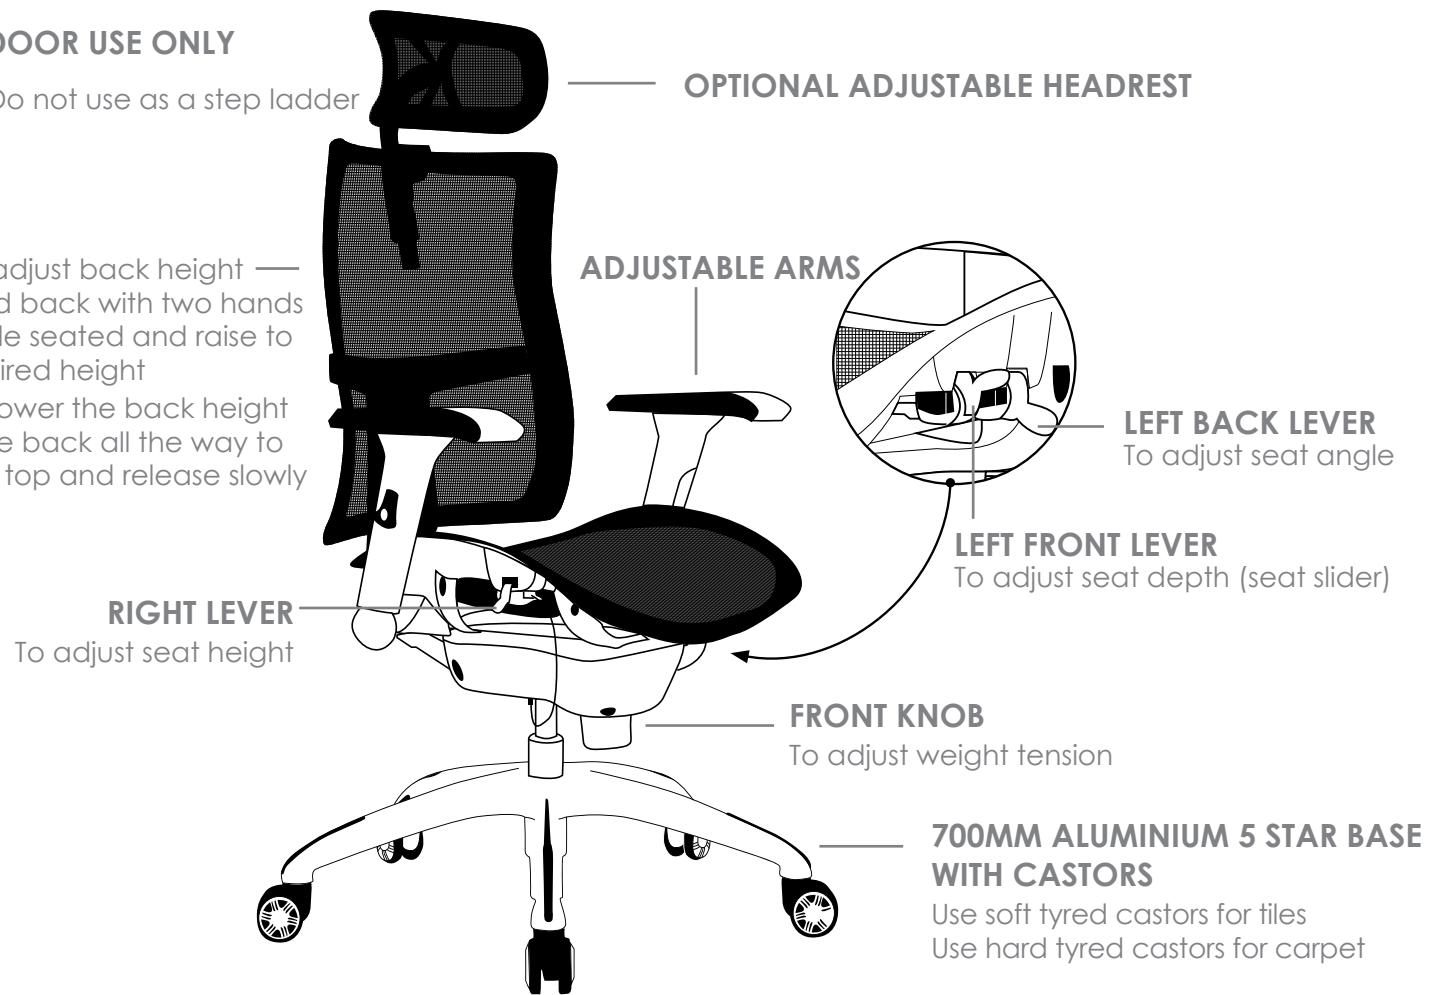

R4 EXECUTIVE SEATING

ZODIAC

FEATURES

- » Adjustable seat height cable controlled
- » Adjustable back height (ratchet)
- » Adjustable seat and back angle cable controlled
- » Adjustable seat depth (seat slider) cable controlled
- » Adjustable weight tension
- » Optional adjustable headrest
- » Adjustable arms
- » Synchron mechanism with 3 locking positions
- » 700mm aluminium base
- » Available in black only
- » BIFMA tested
- » Minor assembly required
- » Suitable for indoor use only
- » 5 year warranty
- » Weight limit is 120kg

INDOOR USE ONLY

X Do not use as a step ladder

To adjust back height — hold back with two hands while seated and raise to desired height
To lower the back height raise back all the way to the top and release slowly

ZODIAC-H

ZODIAC-L

ZODIAC EXECUTIVE SEATING

ZODIAC-H

ZODIAC-L

BACK VIEW