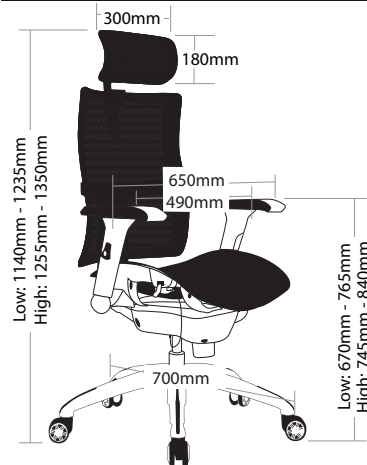

R4 EXECUTIVE SEATING

ZODIAC

FEATURES

- » Adjustable seat height cable controlled
- » Adjustable back height (ratchet)
- » Adjustable seat and back angle cable controlled
- » Adjustable seat depth (seat slider) cable controlled
- » Adjustable weight tension
- » Optional adjustable headrest
- » Adjustable arms
- » Synchron mechanism with 3 locking positions
- » 700mm aluminium base
- » Available in black only
- » BIFMA tested
- » Minor assembly required
- » Suitable for indoor use only
- » 5 year warranty
- » Weight limit is 120kg

INDOOR USE ONLY

X Do not use as a step ladder

To adjust back height — hold back with two hands while seated and raise to desired height
To lower the back height raise back all the way to the top and release slowly

ZODIAC-H

ZODIAC-L

ZODIAC EXECUTIVE SEATING

ZODIAC-H

ZODIAC-L

BACK VIEW