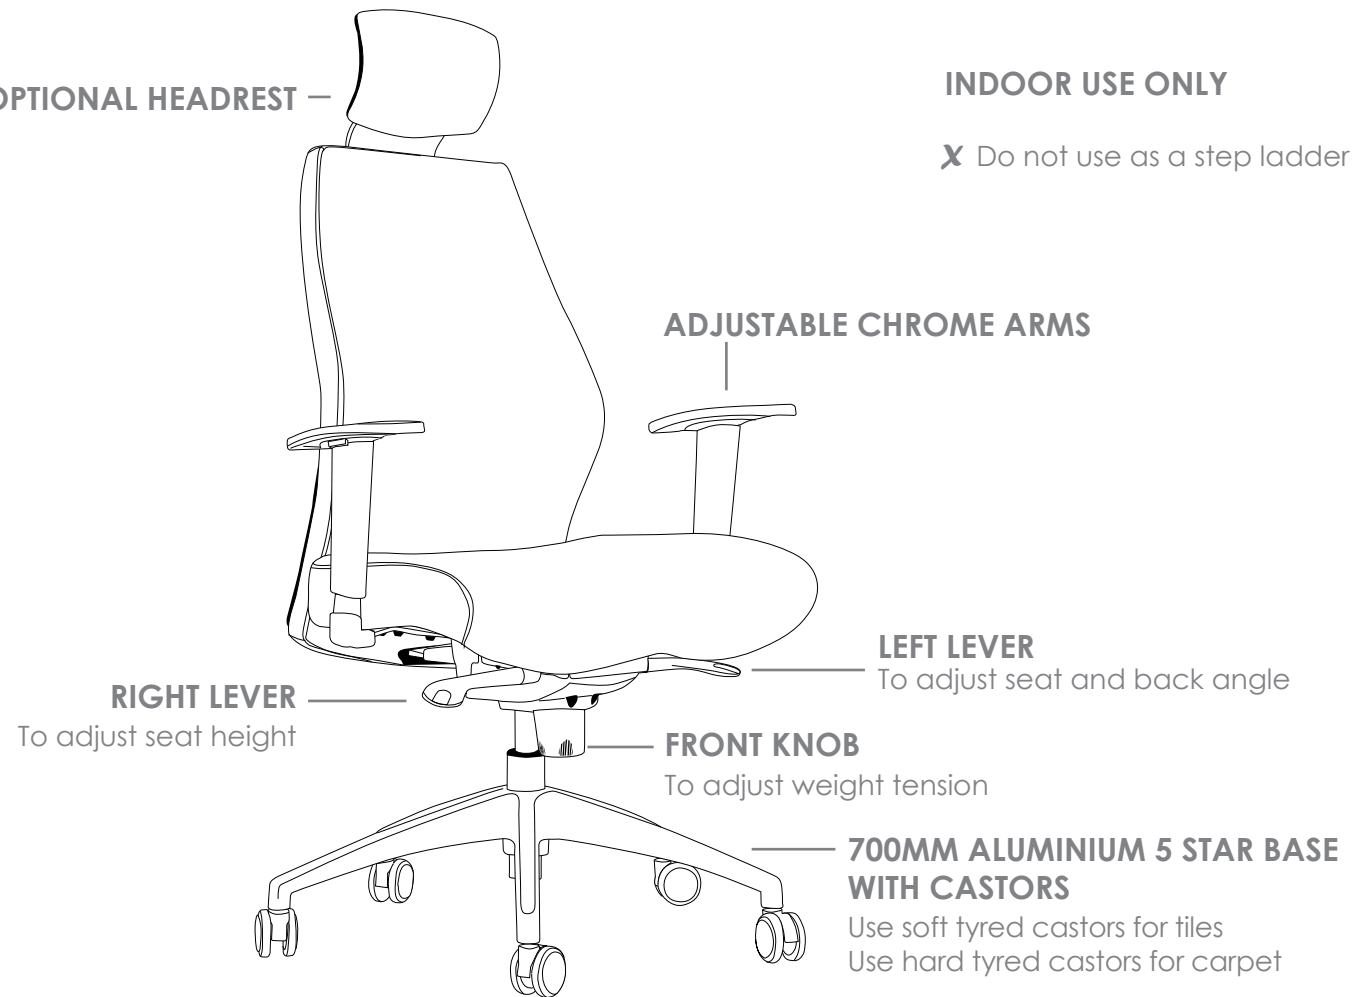

R4 EXECUTIVE SEATING

OHIO

FEATURES

- » Adjustable seat height
- » Adjustable seat and back angle
- » Adjustable weight tension
- » Adjustable chrome arms
- » Optional headrest
- » Moulded back foam
- » Saddle seat
- » Synchron mechanism with 3 locking positions
- » 700mm aluminium base
- » Available in black PU only
- » Minor assembly required
- » Suitable for indoor use only
- » 5 year warranty
- » Weight limit is 130kg

OPTIONAL HEADREST —

INDOOR USE ONLY

✘ Do not use as a step ladder

OHIO-H

OHIO-L

OHIO EXECUTIVE SEATING

OHIO-H

OHIO-L

BACKVIEW