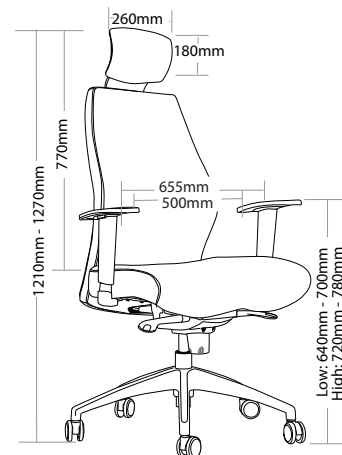

R4 EXECUTIVE SEATING

OHIO

FEATURES

- » Adjustable seat height
- » Adjustable seat and back angle
- » Adjustable weight tension
- » Adjustable chrome arms
- » Optional headrest
- » Moulded back foam
- » Saddle seat
- » Synchron mechanism with 3 locking positions
- » 700mm aluminium base
- » Available in black PU only
- » Minor assembly required
- » Suitable for indoor use only
- » 5 year warranty
- » Weight limit is 130kg

OPTIONAL HEADREST —

INDOOR USE ONLY

✘ Do not use as a step ladder

OHIO-H

OHIO-L

OHIO EXECUTIVE SEATING

OHIO-H

OHIO-L