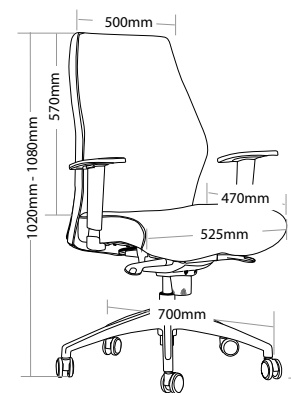

R4 EXECUTIVE SEATING

OHIO

FEATURES

- » Adjustable seat height
- » Adjustable seat and back angle
- » Adjustable weight tension
- » Adjustable chrome arms
- » Optional headrest
- » Moulded back foam
- » Saddle seat
- » Synchron mechanism with 3 locking positions
- » 700mm aluminium base
- » Available in black PU only
- » Minor assembly required
- » Suitable for indoor use only
- » 5 year warranty
- » Weight limit is 130kg

OPTIONAL HEADREST —

INDOOR USE ONLY

✘ Do not use as a step ladder

OHIO-H

OHIO-L

OHIO EXECUTIVE SEATING

OHIO-H

OHIO-L