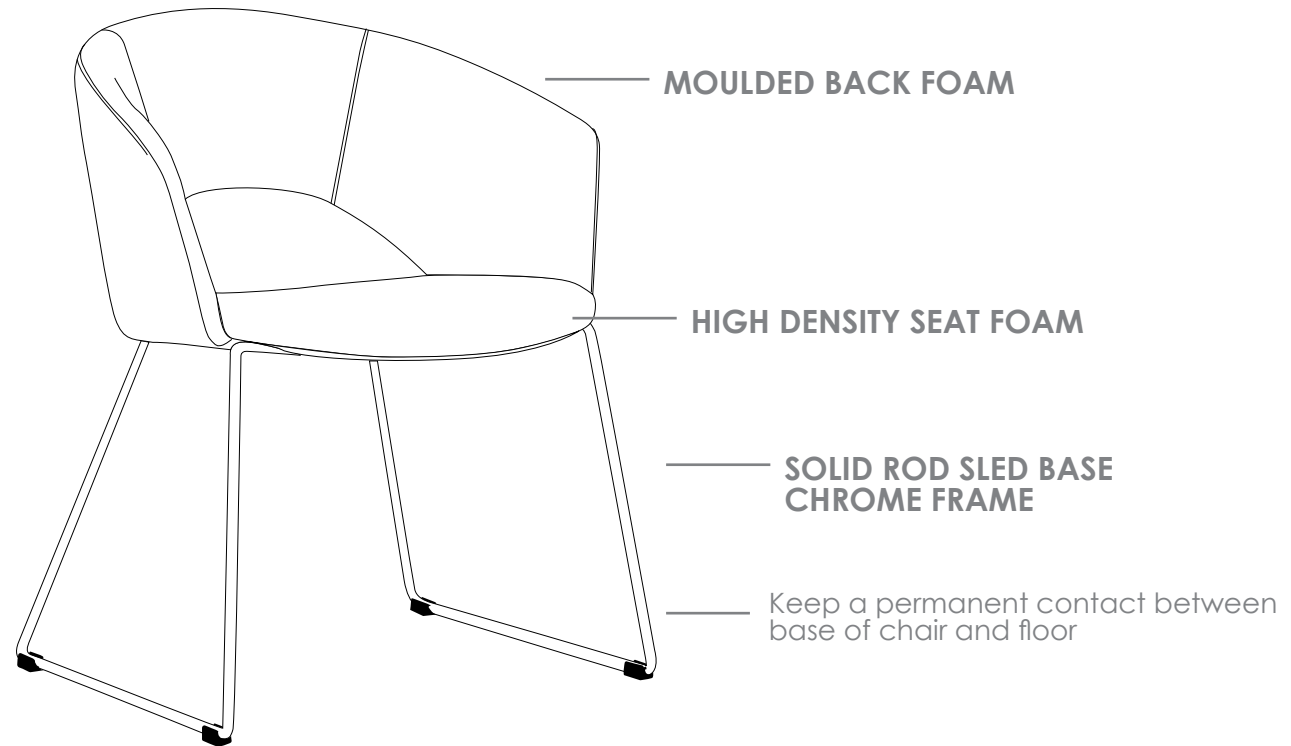

R7 BREAKOUT SEATING

TONIC

FEATURES

- » High density seat foam
- » Moulded back foam
- » Solid rod base sled chrome frame
- » Available in Sega charcoal and red only
- » Minor assembly required
- » Suitable for indoor use only
- » 5 year warranty
- » Weight limit is 120kg

COLOUR

INDOOR USE ONLY

✗ Do not use as a step ladder

TONIC

TONIC BREAKOUT SEATING

TONIC-C

TONIC-R

BACKVIEW