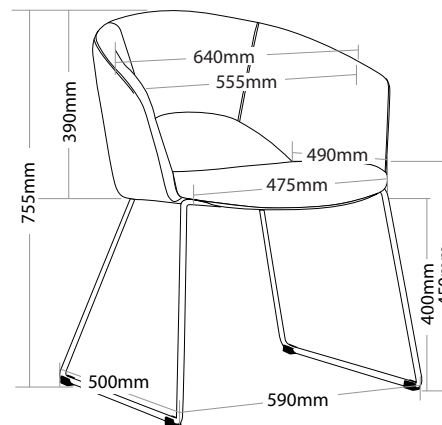

R7 BREAKOUT SEATING

TONIC

FEATURES

- » High density seat foam
- » Moulded back foam
- » Solid rod base sled chrome frame
- » Available in Sega charcoal and red only
- » Minor assembly required
- » Suitable for indoor use only
- » 5 year warranty
- » Weight limit is 120kg

COLOUR

INDOOR USE ONLY

✗ Do not use as a step ladder

TONIC

TONIC BREAKOUT SEATING

TONIC-C

TONIC-R

BACKVIEW