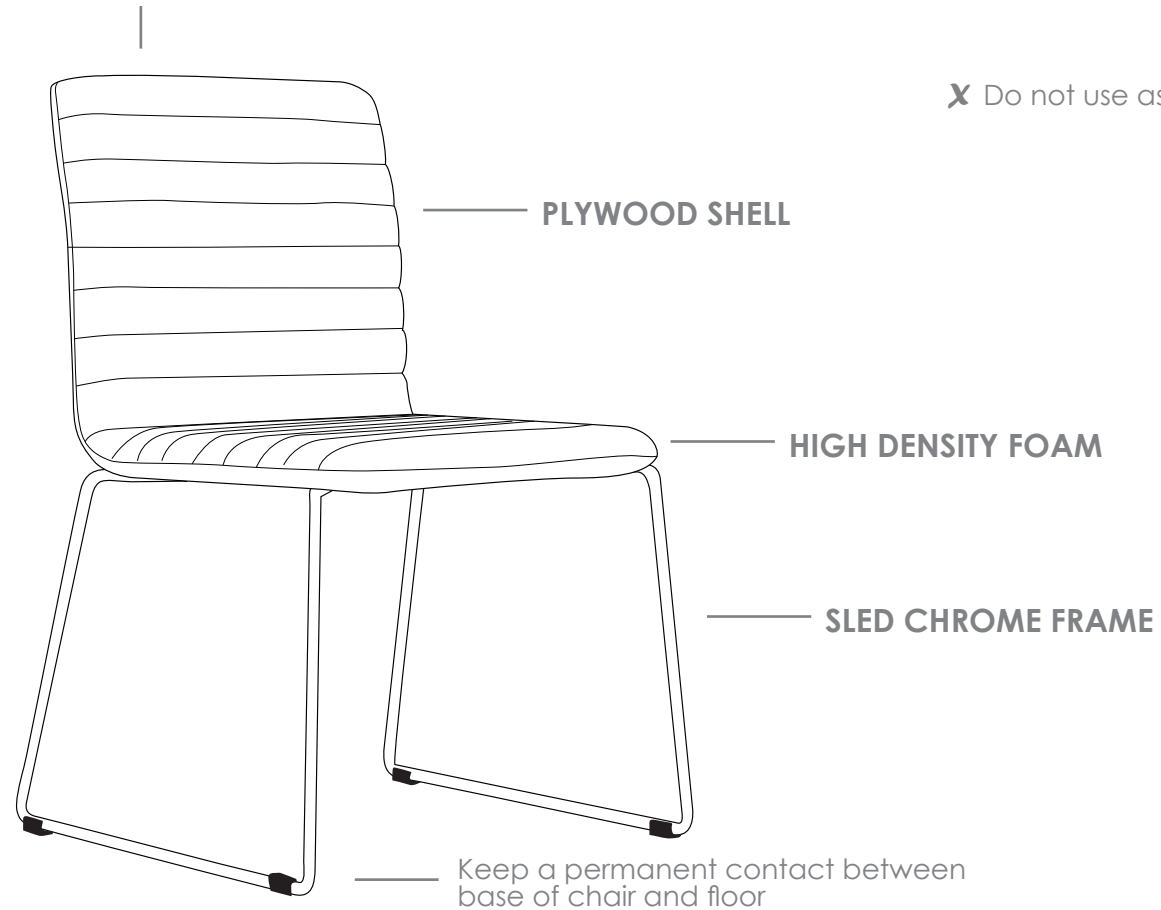

R7 BREAKOUT SEATING

RAVEN

FEATURES

- » Fully upholstered
- » High density foam
- » Sled base chrome frame
- » Plywood shell
- » Available in Sega charcoal and red only
- » Minor assembly required
- » Suitable for indoor use only
- » 5 year warranty
- » Weight limit is 130kg

COLOUR

INDOOR USE ONLY

RAVEN

RAVEN BREAKOUT SEATING

RAVEN-C

RAVEN-R

BACKVIEW