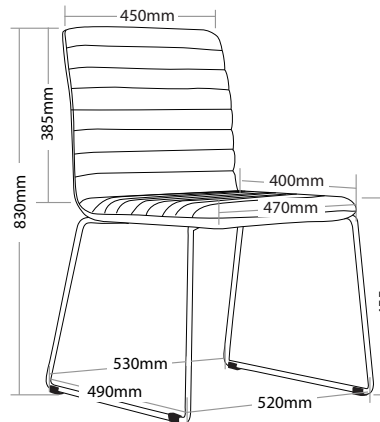

R7 BREAKOUT SEATING

RAVEN

FEATURES

- » Fully upholstered
- » High density foam
- » Sled base chrome frame
- » Plywood shell
- » Available in Sega charcoal and red only
- » Minor assembly required
- » Suitable for indoor use only
- » 5 year warranty
- » Weight limit is 130kg

COLOUR

INDOOR USE ONLY

RAVEN

RAVEN BREAKOUT SEATING

RAVEN-C

RAVEN-R

BACKVIEW