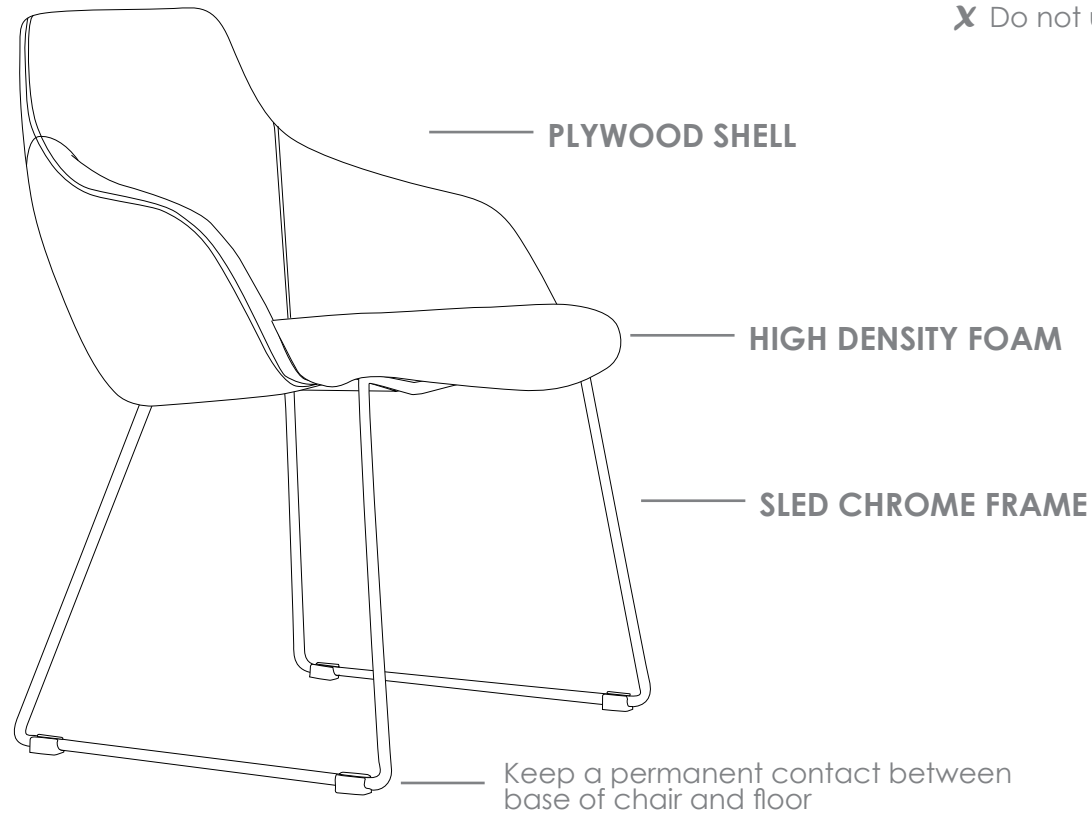

R7 BREAKOUT SEATING

OSCAR

FEATURES

- » High density foam
- » Sled base chrome frame
- » Plywood shell
- » Available in Sega charcoal and red only
- » Minor assembly required
- » Suitable for indoor use only
- » 5 year warranty
- » Weight limit is 130kg

COLOUR

INDOOR USE ONLY

✗ Do not use as a step ladder