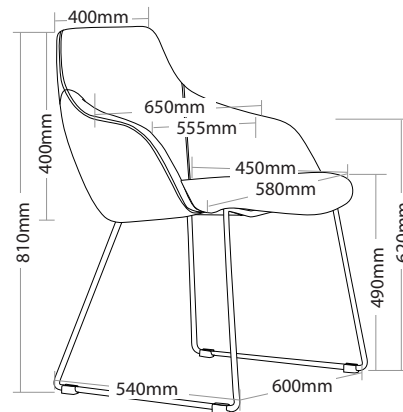

R7 BREAKOUT SEATING

OSCAR

FEATURES

- » High density foam
- » Sled base chrome frame
- » Plywood shell
- » Available in Sega charcoal and red only
- » Minor assembly required
- » Suitable for indoor use only
- » 5 year warranty
- » Weight limit is 130kg

COLOUR

INDOOR USE ONLY

✗ Do not use as a step ladder

OSCAR