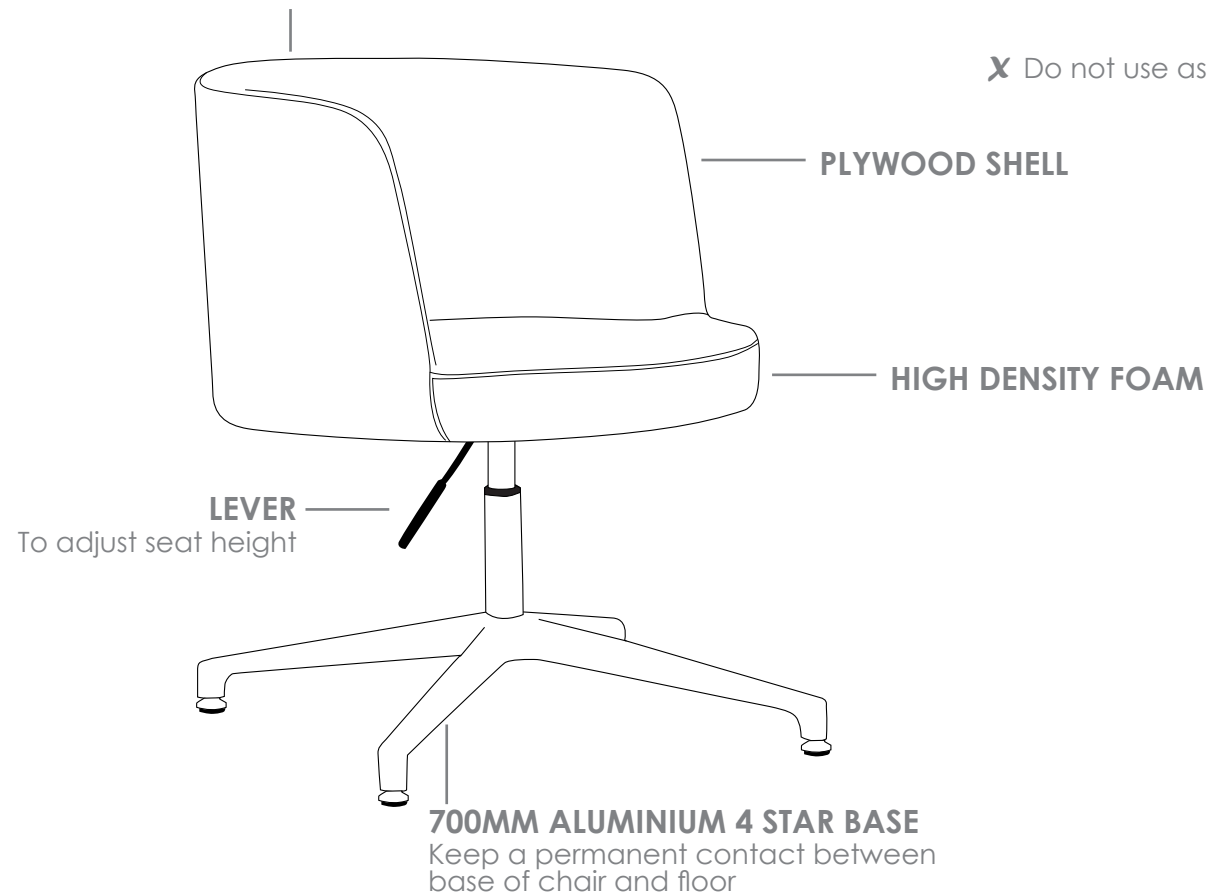

R7 BREAKOUT SEATING

HULA

FEATURES

HULA CHAIR FEATURES

- » Adjustable seat height
- » High density foam
- » 700mm aluminium 4 star base
- » Plywood shell
- » Available in Sega charcoal and red only
- » Minor assembly required
- » Suitable for indoor use only
- » 5 year warranty
- » Weight limit is 120kg

HULA TABLE

- » 8mm thick glass top
- » 800mm diameter tempered glass
- » 660mm aluminium frame
- » Minor assembly required
- » Suitable for indoor use only
- » 3 year warranty

COLOUR

INDOOR USE ONLY

✗ Do not use as a step ladder