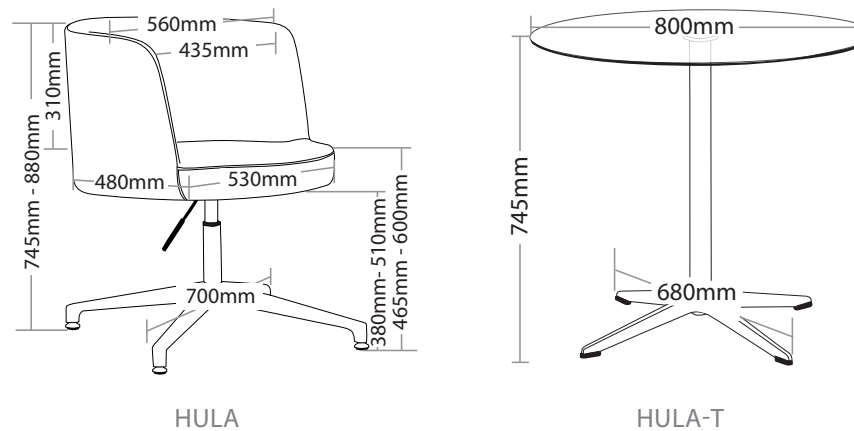

R7 BREAKOUT SEATING

HULA

FEATURES

HULA CHAIR FEATURES

- » Adjustable seat height
- » High density foam
- » 700mm aluminium 4 star base
- » Plywood shell
- » Available in Sega charcoal and red only
- » Minor assembly required
- » Suitable for indoor use only
- » 5 year warranty
- » Weight limit is 120kg

HULA TABLE

- » 8mm thick glass top
- » 800mm diameter tempered glass
- » 660mm aluminium frame
- » Minor assembly required
- » Suitable for indoor use only
- » 3 year warranty

COLOUR

INDOOR USE ONLY

✗ Do not use as a step ladder

HULA BREAKOUT SEATING

HULA-C

HULA-R

HULA-T