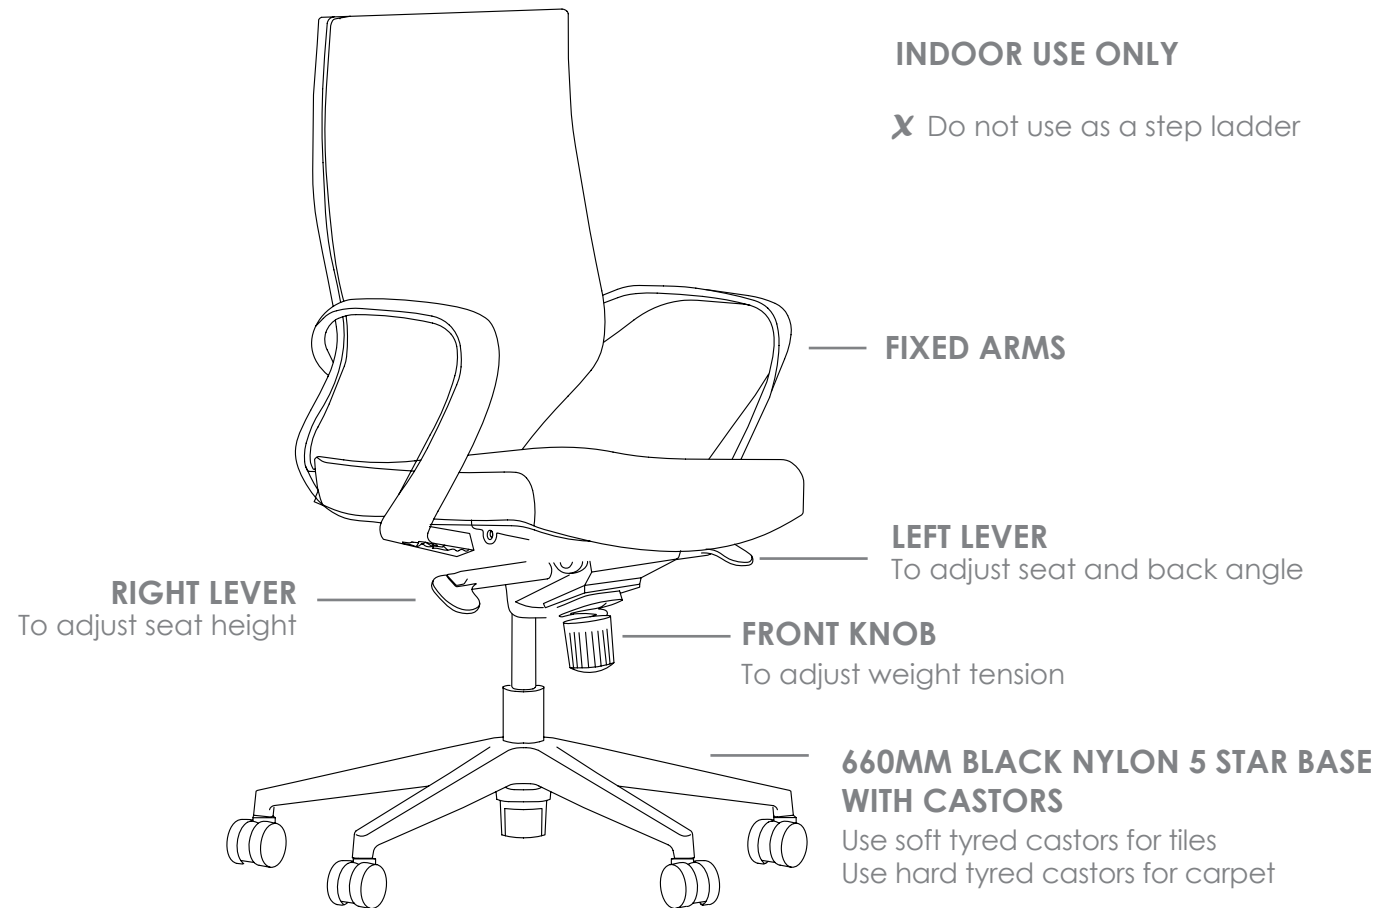

R2 BOARDROOM SEATING

GALA

FEATURES

- » Adjustable seat height
- » Adjustable seat and back angle
- » Adjustable weight tension
- » Fixed arms
- » Mesh black
- » Knee tilt mechanism with 3 locking positions
- » 660mm black nylon base
- » Available in black only
- » Minor assembly required
- » Suitable for indoor use only
- » 5 year warranty
- » Weight limit is 120kg

INDOOR USE ONLY

X Do not use as a step ladder

GALA

GALA BOARDROOM SEATING

GALA

BACK VIEW

SIDE VIEW