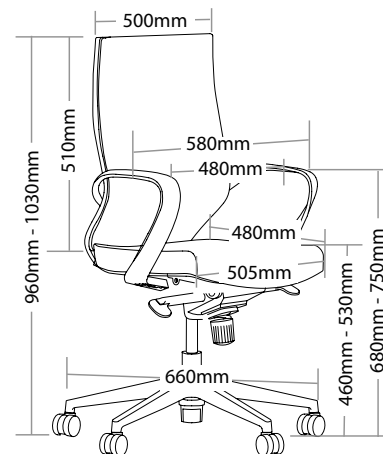

R2 BOARDROOM SEATING

GALA

FEATURES

- » Adjustable seat height
- » Adjustable seat and back angle
- » Adjustable weight tension
- » Fixed arms
- » Mesh black
- » Knee tilt mechanism with 3 locking positions
- » 660mm black nylon base
- » Available in black only
- » Minor assembly required
- » Suitable for indoor use only
- » 5 year warranty
- » Weight limit is 120kg

INDOOR USE ONLY

X Do not use as a step ladder

GALA

GALA BOARDROOM SEATING

GALA

BACK VIEW

SIDE VIEW