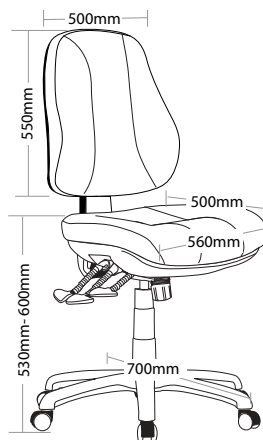

R1 TASK SEATING

MOLTA

FEATURES

- » Adjustable seat height
- » Adjustable back height (ratchet)
- » Adjustable back and seat angle
- » Adjustable weight tension
- » Optional adjustable arms
- » Moulded seat and back foam
- » Mega big boy seat
- » Not available with drafting and seat slider
- » 3 lever ergonomic heavy duty mechanism
- » 700mm heavy duty black 6 star nylon base
- » Available in local fabrics
- » Suitable for indoor use only
- » 5 year warranty
- » Weight limit is 150kg

INDOOR USE ONLY

MOLTA