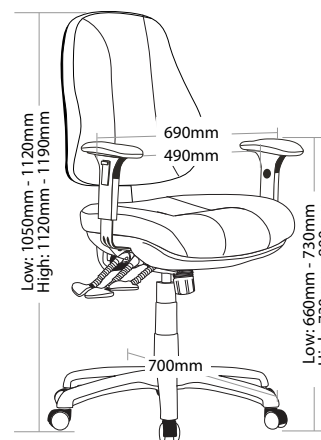

R1 TASK SEATING

MOLTA

FEATURES

- » Adjustable seat height
- » Adjustable back height (ratchet)
- » Adjustable back and seat angle
- » Adjustable weight tension
- » Optional adjustable arms
- » Moulded seat and back foam
- » Mega big boy seat
- » Not available with drafting and seat slider
- » 3 lever ergonomic heavy duty mechanism
- » 700mm heavy duty black 6 star nylon base
- » Available in local fabrics
- » Suitable for indoor use only
- » 5 year warranty
- » Weight limit is 150kg

INDOOR USE ONLY

MOLTA-C