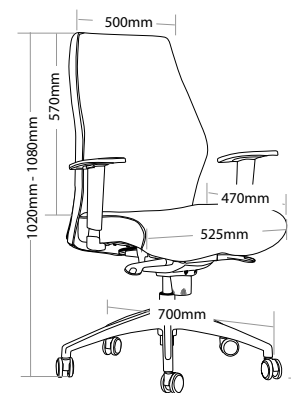

R3 EXECUTIVE SEATING

REGAL

FEATURES

- » Adjustable seat height
- » Adjustable seat and back angle
- » Adjustable weight tension
- » Adjustable chrome arms
- » Optional headrest
- » Moulded back foam
- » Saddle seat
- » Synchron mechanism with 3 locking positions
- » 700mm aluminium base
- » Available in local fabrics
- » Optional frame or base colour (please allow 5 more days)
- » Suitable for indoor use only
- » 5 year warranty
- » Weight limit is 130kg

OPTIONAL HEADREST —

INDOOR USE ONLY

✘ Do not use as a step ladder

REGAL-L