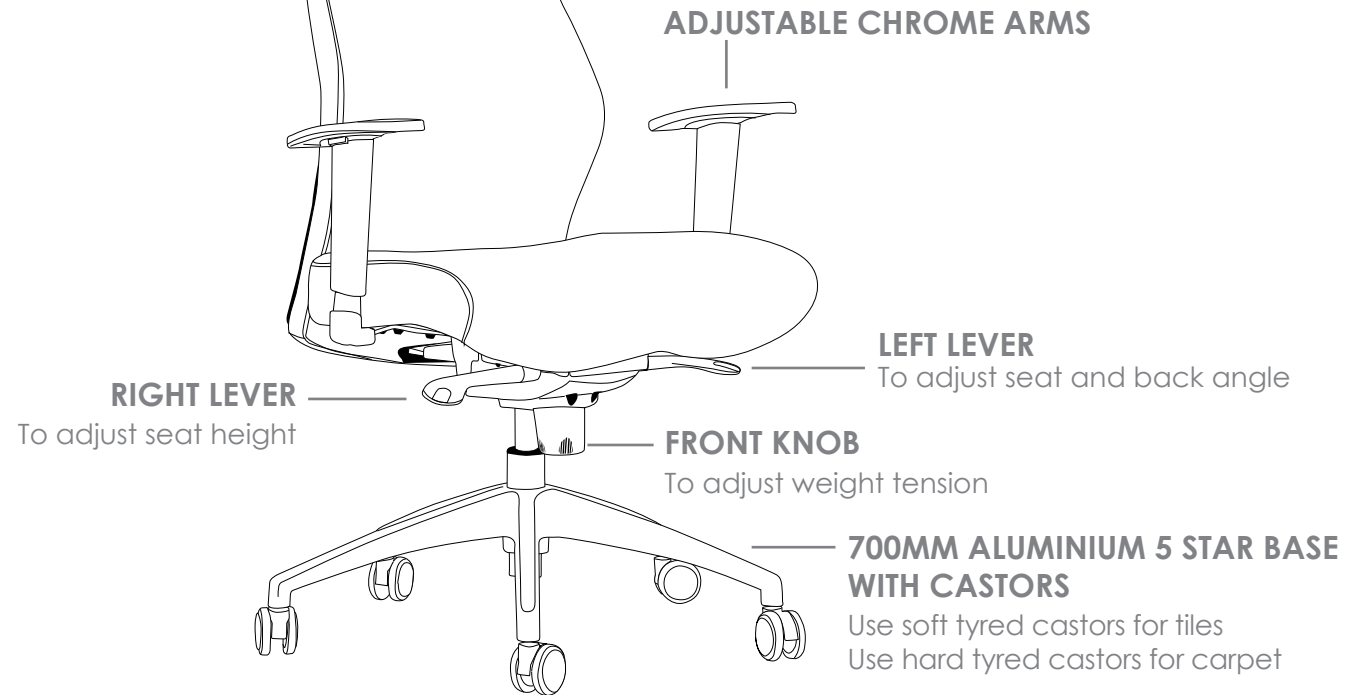

R3 EXECUTIVE SEATING

REGAL

FEATURES

- » Adjustable seat height
- » Adjustable seat and back angle
- » Adjustable weight tension
- » Adjustable chrome arms
- » Optional headrest
- » Moulded back foam
- » Saddle seat
- » Synchron mechanism with 3 locking positions
- » 700mm aluminium base
- » Available in local fabrics
- » Optional frame or base colour (please allow 5 more days)
- » Suitable for indoor use only
- » 5 year warranty
- » Weight limit is 130kg

OPTIONAL HEADREST —

INDOOR USE ONLY

✘ Do not use as a step ladder

REGAL-H