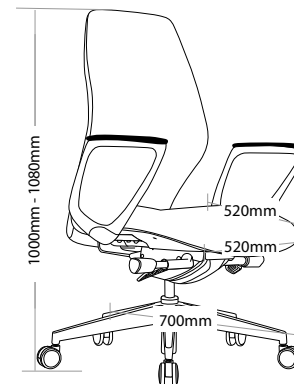

R3 EXECUTIVE SEATING

ASSIST

FEATURES

- » Adjustable seat height
- » Adjustable seat and back angle
- » Adjustable seat depth (seat slider)
- » Adjustable weight tension
- » Fixed aluminium arms
- » Available in high and low back
- » Plastic under pan
- » Moulded seat and back foam
- » Synchron mechanism with 3 locking positions
- » 700mm alloy base
- » Available in local fabrics
- » Optional frame or base colour (please allow 5 more days)
- » Suitable for indoor use only
- » 5 year warranty
- » Weight limit is 130kg

INDOOR USE ONLY

X Do not use as a step ladder

ASSIST-H

ASSIST-L

ASSIST EXECUTIVE SEATING

ASSIST-H

ASSIST-L

BACK VIEW