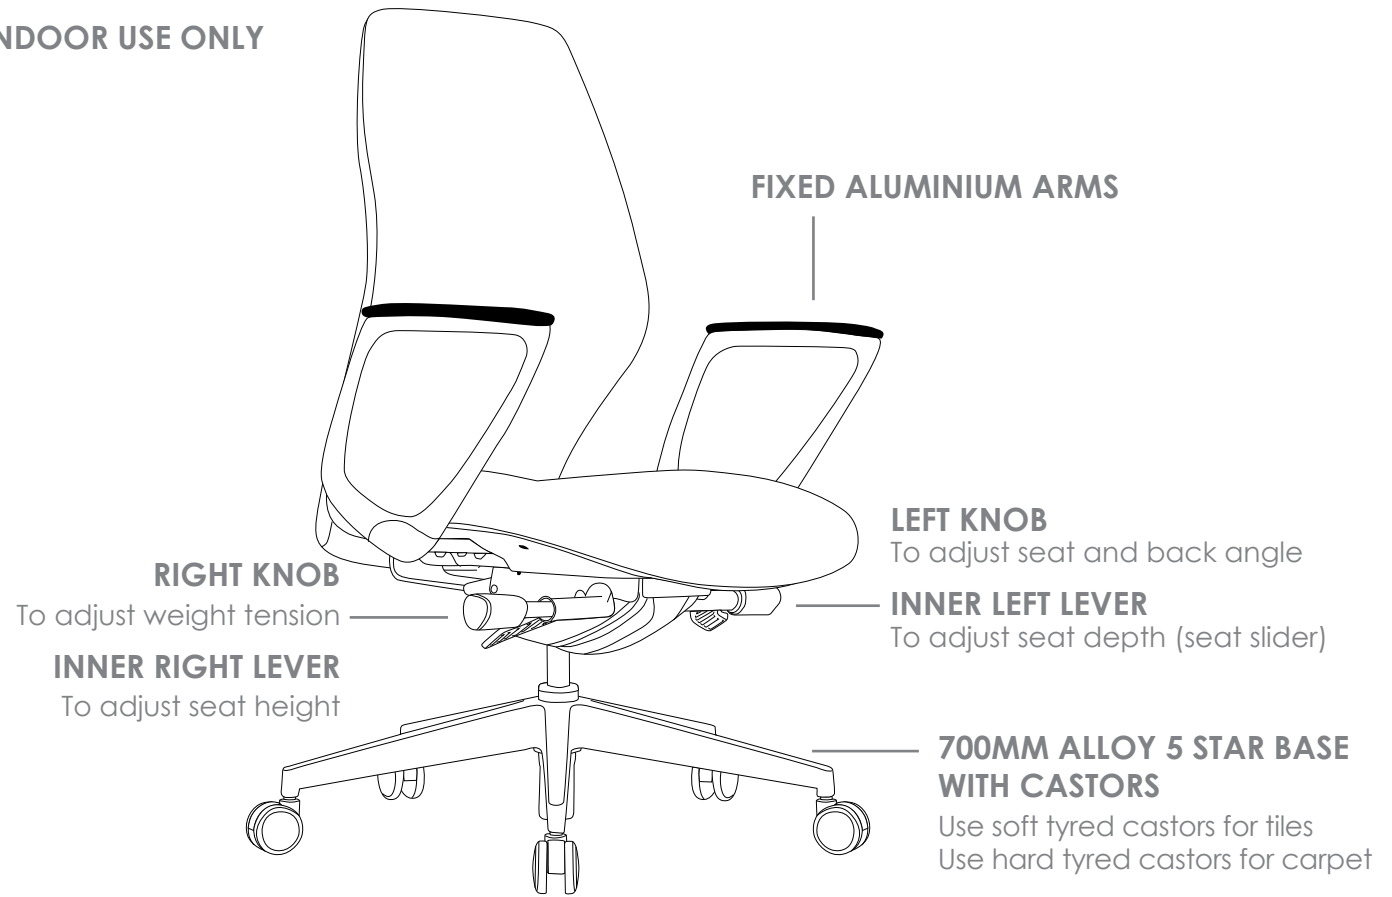

R3 EXECUTIVE SEATING

ASSIST

FEATURES

- » Adjustable seat height
- » Adjustable seat and back angle
- » Adjustable seat depth (seat slider)
- » Adjustable weight tension
- » Fixed aluminium arms
- » Available in high and low back
- » Plastic under pan
- » Moulded seat and back foam
- » Synchron mechanism with 3 locking positions
- » 700mm alloy base
- » Available in local fabrics
- » Optional frame or base colour (please allow 5 more days)
- » Suitable for indoor use only
- » 5 year warranty
- » Weight limit is 130kg

INDOOR USE ONLY

X Do not use as a step ladder

ASSIST-H

ASSIST-L

ASSIST EXECUTIVE SEATING

ASSIST-H

ASSIST-L

BACK VIEW