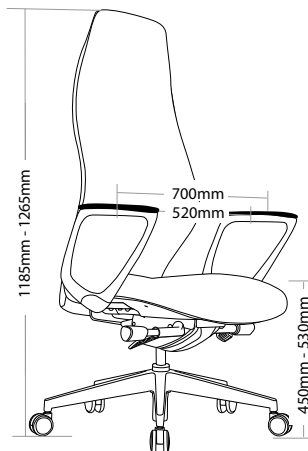

R3 EXECUTIVE SEATING

ASSIST

FEATURES

- » Adjustable seat height
- » Adjustable seat and back angle
- » Adjustable seat depth (seat slider)
- » Adjustable weight tension
- » Fixed aluminium arms
- » Available in high and low back
- » Plastic under pan
- » Moulded seat and back foam
- » Synchron mechanism with 3 locking positions
- » 700mm alloy base
- » Available in local fabrics
- » Optional frame or base colour (please allow 5 more days)
- » Suitable for indoor use only
- » 5 year warranty
- » Weight limit is 130kg

INDOOR USE ONLY

X Do not use as a step ladder

ASSIST-H

ASSIST-L

ASSIST EXECUTIVE SEATING

ASSIST-H

ASSIST-L

BACK VIEW