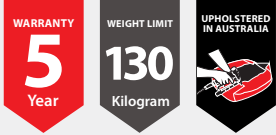

R3 EXECUTIVE SEATING

ASSIST

FEATURES

- » Adjustable seat height
- » Adjustable seat and back angle
- » Adjustable seat depth (seat slider)
- » Adjustable weight tension
- » Fixed aluminium arms
- » Available in high and low back
- » Plastic under pan
- » Moulded seat and back foam
- » Synchron mechanism with 3 locking positions
- » 700mm alloy base
- » Available in local fabrics
- » Optional frame or base colour (please allow 5 more days)
- » Suitable for indoor use only
- » 5 year warranty
- » Weight limit is 130kg