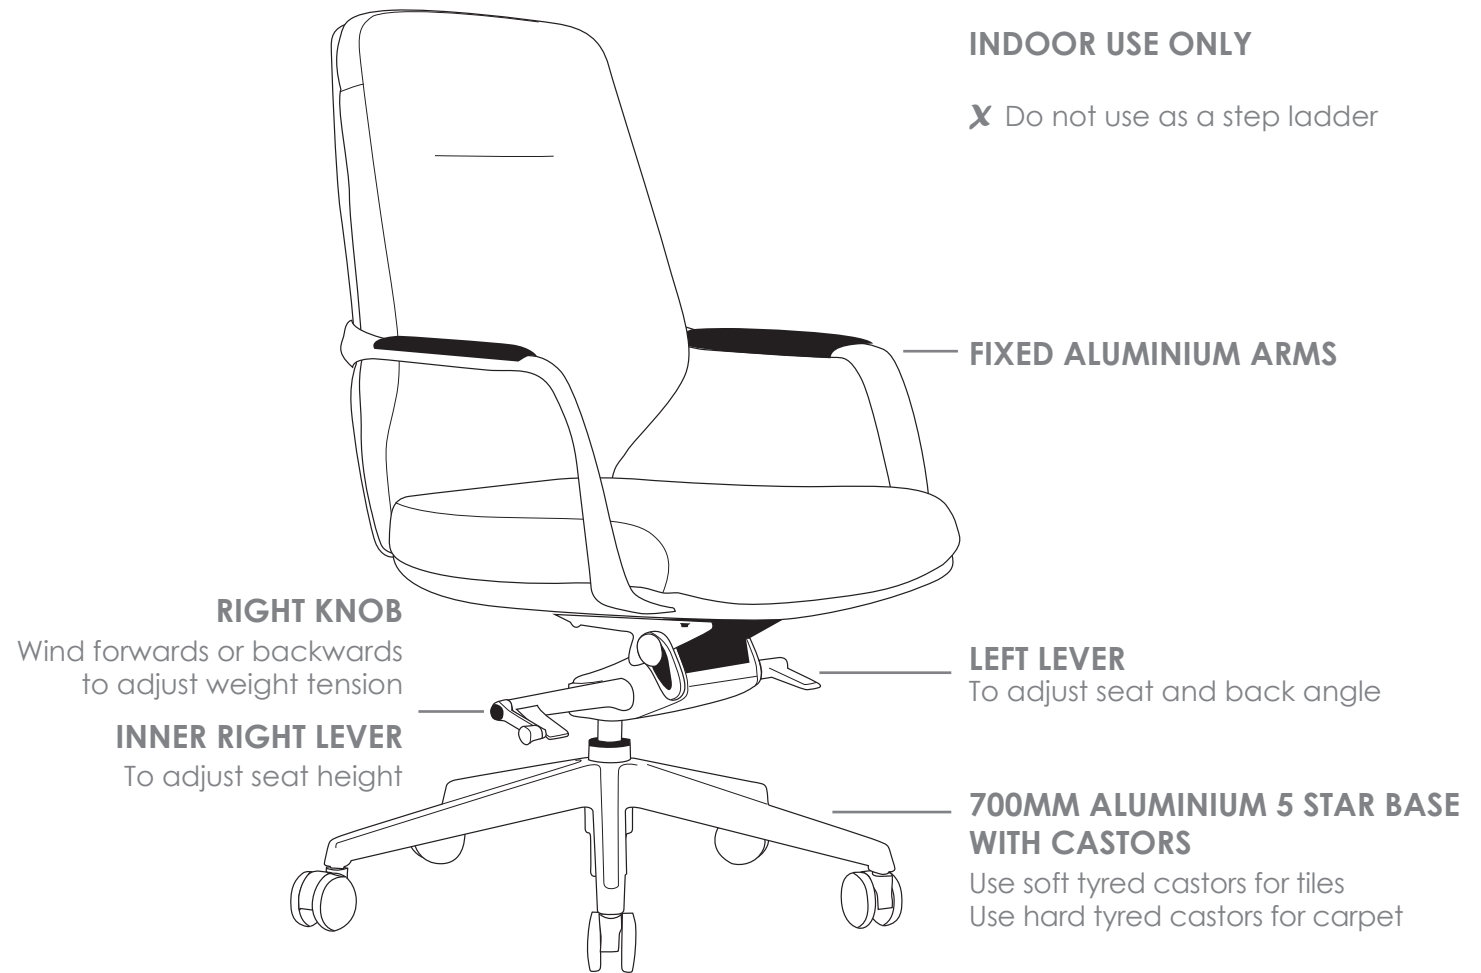

R3 EXECUTIVE SEATING

ACURA

FEATURES

ACURA-H/ ACURA-L

- » Adjustable seat height
- » Adjustable seat and back angle
- » Adjustable weight tension
- » Available in high and low back
- » Fixed aluminium arms
- » High density foam
- » Knee tilt mechanism with 3 locking positions
- » 700mm aluminium base
- » Available in local fabrics
- » Optional frame or base colour (please allow 5 more days)
- » Suitable for indoor use only
- » 5 year warranty
- » Weight limit is 120kg

ACURA-VC

- » Chrome frame
- » High density foam
- » Available in local fabrics
- » Optional frame or base colour (please allow 5 more days)
- » Suitable for indoor use only
- » 5 year warranty
- » Weight limit is 120kg

INDOOR USE ONLY

X Do not use as a step ladder

ACURA-H

ACURA-L

ACURA-VC

ACURA EXECUTIVE SEATING

ACURA-H

ACURA-L