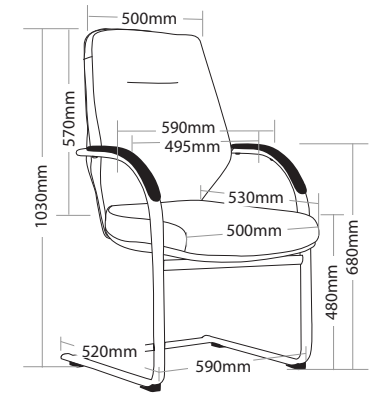

R3 EXECUTIVE SEATING

ACURA

FEATURES

ACURA-H/ ACURA-L

- » Adjustable seat height
- » Adjustable seat and back angle
- » Adjustable weight tension
- » Available in high and low back
- » Fixed aluminium arms
- » High density foam
- » Knee tilt mechanism with 3 locking positions
- » 700mm aluminium base
- » Available in local fabrics
- » Optional frame or base colour (please allow 5 more days)
- » Suitable for indoor use only
- » 5 year warranty
- » Weight limit is 120kg

ACURA-VC

- » Chrome frame
- » High density foam
- » Available in local fabrics
- » Optional frame or base colour (please allow 5 more days)
- » Suitable for indoor use only
- » 5 year warranty
- » Weight limit is 120kg

INDOOR USE ONLY

X Do not use as a step ladder

ACURA-H

ACURA-L

ACURA-VC

ACURA EXECUTIVE SEATING

ACURA-H

ACURA-L