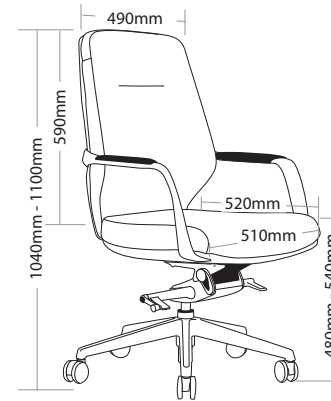

R3 EXECUTIVE SEATING

ACURA

FEATURES

ACURA-H/ ACURA-L

- » Adjustable seat height
- » Adjustable seat and back angle
- » Adjustable weight tension
- » Available in high and low back
- » Fixed aluminium arms
- » High density foam
- » Knee tilt mechanism with 3 locking positions
- » 700mm aluminium base
- » Available in local fabrics
- » Optional frame or base colour (please allow 5 more days)
- » Suitable for indoor use only
- » 5 year warranty
- » Weight limit is 120kg

ACURA-VC

- » Chrome frame
- » High density foam
- » Available in local fabrics
- » Optional frame or base colour (please allow 5 more days)
- » Suitable for indoor use only
- » 5 year warranty
- » Weight limit is 120kg

INDOOR USE ONLY

X Do not use as a step ladder

ACURA-L