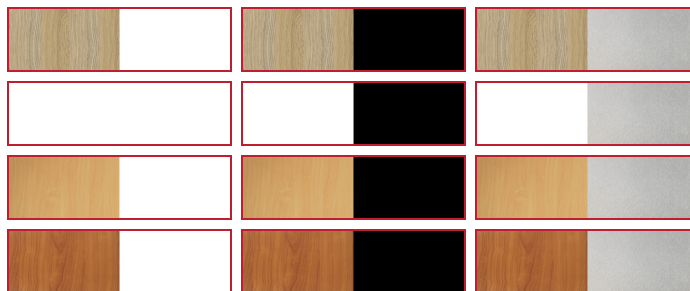

Disc Base Round Table

The disc base has a base flush to the floor, which looks good and avoids a trip hazard. With 3 base colours to match your office as well as a variety of top colours.

Available with 900 or 1200mm diameter and backed by a 5 year warranty.

Finishes:

Product Features

- Flush to the Floor Round Flat Disc Base
- E0 rated melamine board
- Available in 900mm or 1200mm Diameter Tops x 755mm H Overall
- Available in White or Black Powdercoated, or Stainless Steel Base
- Available in Natural Oak, Natural White, Beech and Cherry Top