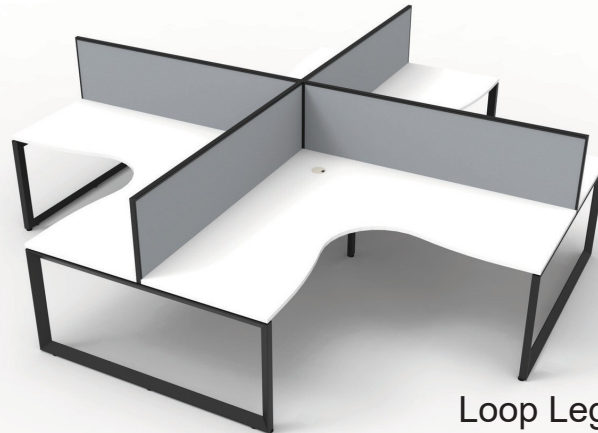

Black
Screen with
White Frame

DELUXE INFINITY CORNER RANGE

1 Person Workstation -
Natural Oak Tops with
Cable Entry Hole

Profile Leg

Loop Leg

Leg Choices -

- Profile Leg
- Loop Leg

Leg Colours -

White Powdercoat Black Powdercoat

4 Person Pod, With Screens -
Brilliant White Tops with Cable Entry Hole

Profile Leg

Loop Leg

Top Size Choices -

- 1800mm x 1800mm W x 750mm D
- 1800mm x 1500mm W x 750mm D
- 1500mm x 1500mm W x 750mm D
- 1800mm x 1200mm W x 750mm D