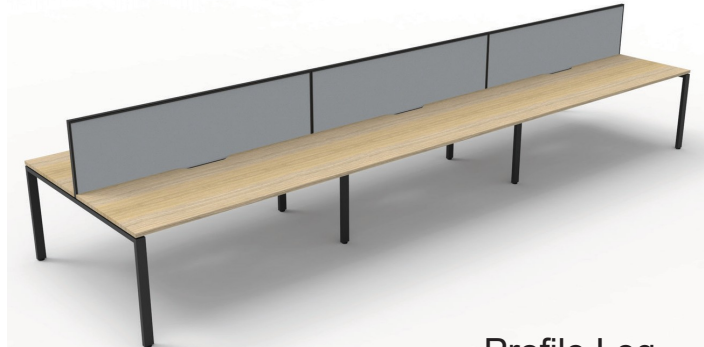

DELUXE INFINITY RANGE

MINI CATALOGUE 2019

ELITE OFFICE
FURNITURE

WORKSTATIONS - FURNITURE - SEATING - STORAGE - ACCESSORIES

DELUXE INFINITY RANGE

- New Deluxe Worktops with **750mm Depth** with Scalloped Edge for Cable Access
- All New **Black Powdercoat Frames** with Loop Leg and Profile Leg
- All New **Natural Oak Top** and **Brilliant White Top Colour**
- All New **Grey Screens with Black Frame** and **Black Screens with White Frame**

DELUXE INFINITY OPEN RANGE

Single Sided, No Screens -
Natural Oak with Scalloped Edge

Profile Leg

Single Sided, With Screens -
Brilliant White Tops with Scalloped Edge

Profile Leg

Double Sided, With Screens -
Natural Oak with Scalloped Edge

Black
Powdercoat

Top Size Choices - 1200mm W

- x 750mm D 1500mm W x
- 750mm D
- 1800mm W x 750mm D

Top Choices -

Brilliant White
Scalloped
Top

Natural Oak
Scalloped
Top

Screen Choices -

Grey
Screen with
Black Frame

Black
Screen with
White Frame

DELUXE INFINITY CORNER RANGE

1 Person Workstation -
Natural Oak Tops with
Cable Entry Hole

Profile Leg

Loop Leg

Leg Choices -

- Profile Leg
- Loop Leg

Leg Colours -