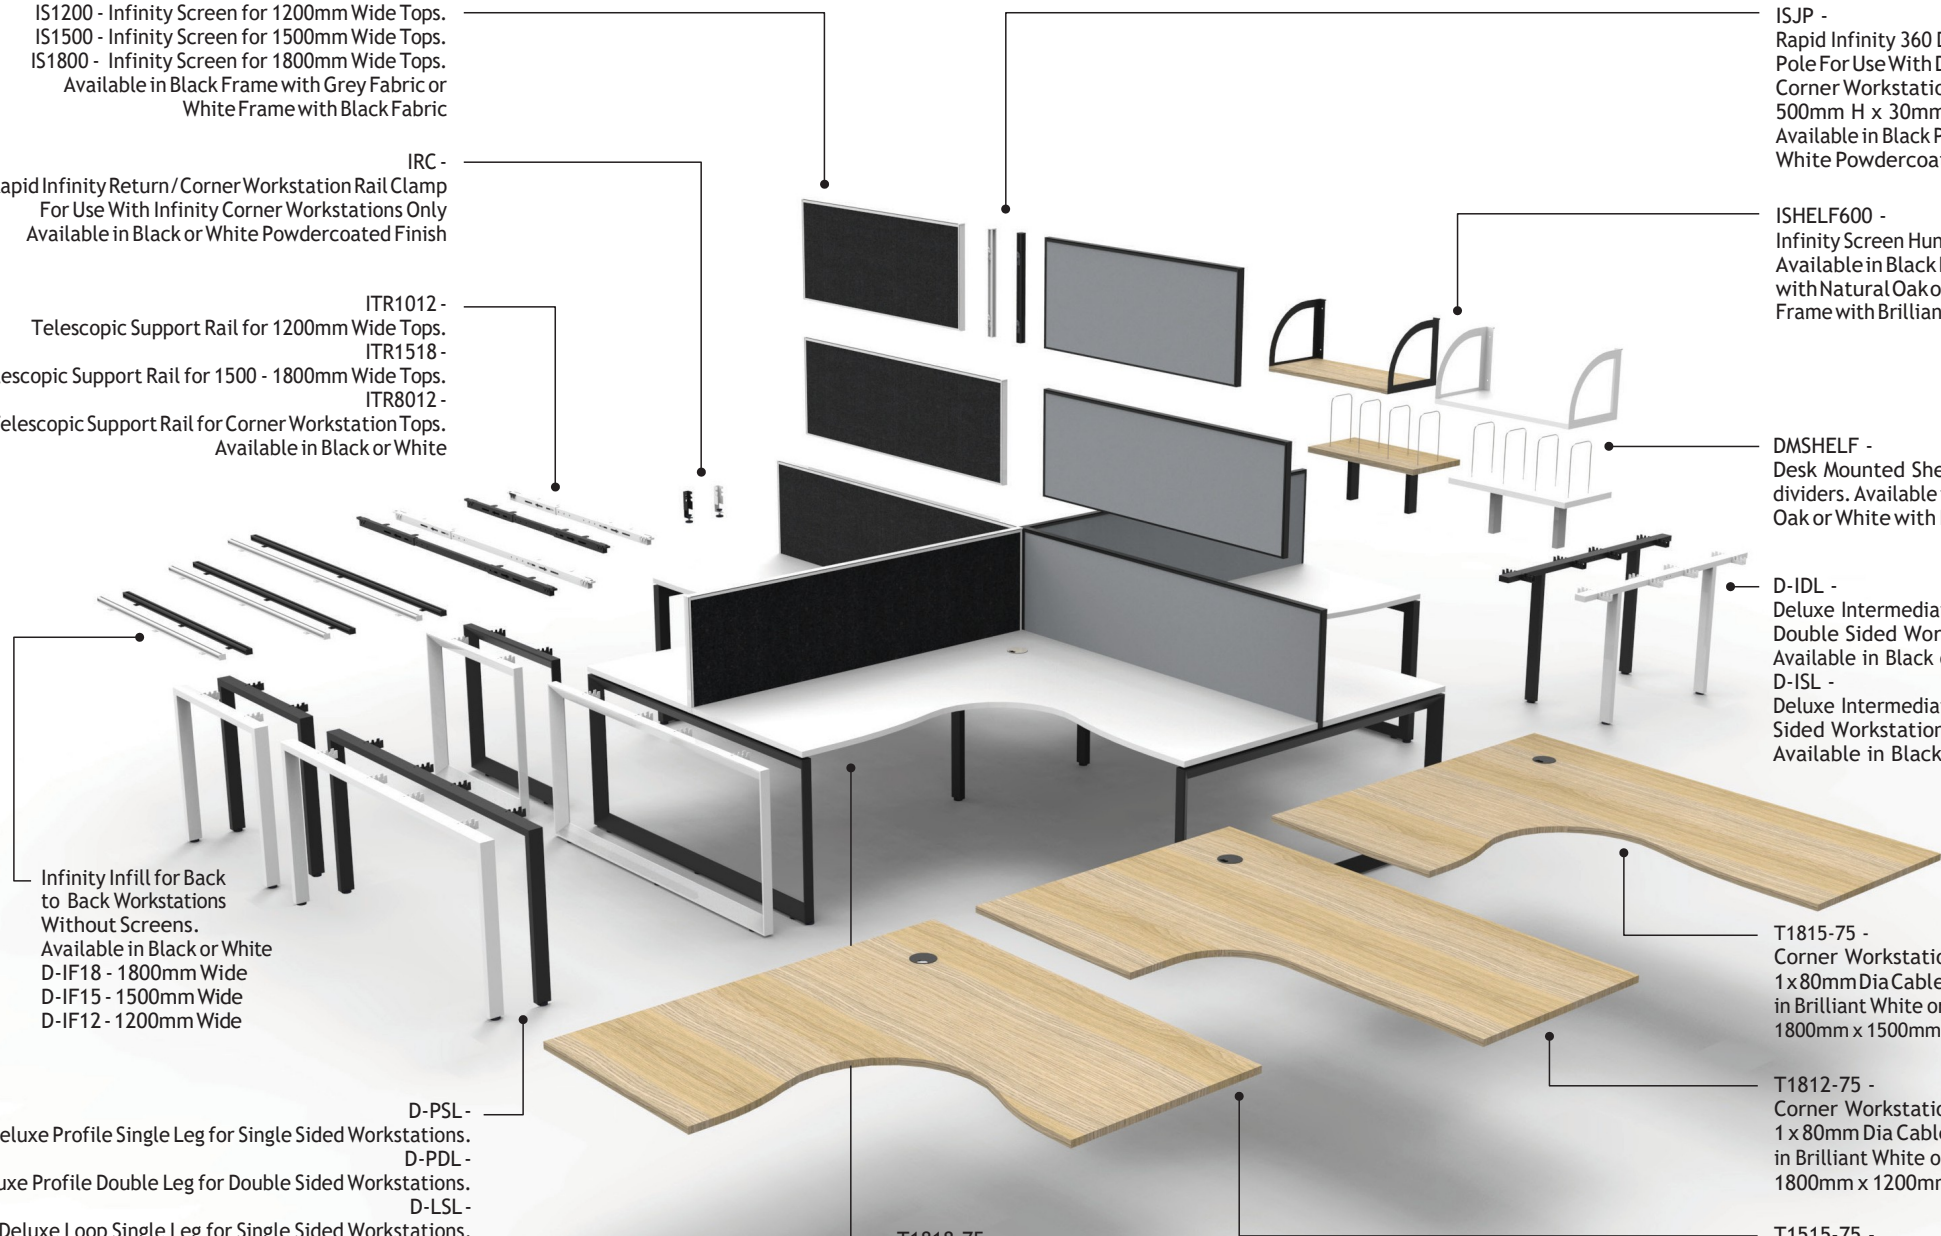

T1818-75 -
Corner Workstation Table Top with
1 x 80mm Dia Cable Entry Hole. Available
in Brilliant White or Natural Oak Laminate
1800mm x 1800mm x 750mm D x 25mm T

ISJP -
Rapid Infinity 360 Deg. Screen Joining
Pole For Use With Deluxe and Infinity
Corner Workstations.
500mm H x 30mm W x 30mm D
Available in Black Powdercoated or
White Powdercoated Finish

ISHL600 -
Infinity Screen Hung Shelf.
Available in Black Frame
with Natural Oak or White
Frame with Brilliant White

DMSHELF -
Desk Mounted Shelf with 4 x Wire
dividers. Available in Black with Natural
Oak or White with Brilliant White

D-IDL -
Deluxe Intermediate Double Leg for
Double Sided Workstations.
Available in Black or White

D-ISL -
Deluxe Intermediate Single Leg for Single
Sided Workstations.
Available in Black or White

T1815-75 -
Corner Workstation Table Top with
1 x 80mm Dia Cable Entry Hole. Available
in Brilliant White or Natural Oak Laminate
1800mm x 1500mm x 750mm D x 25mm T

T1812-75 -
Corner Workstation Table Top with
1 x 80mm Dia Cable Entry Hole. Available
in Brilliant White or Natural Oak Laminate
1800mm x 1200mm x 750mm D x 25mm T

T1515-75 -
Corner Workstation Table Top with
1 x 80mm Dia Cable Entry Hole. Available
in Brilliant White or Natural Oak Laminate
1500mm x 1500mm x 750mm D x 25mm T