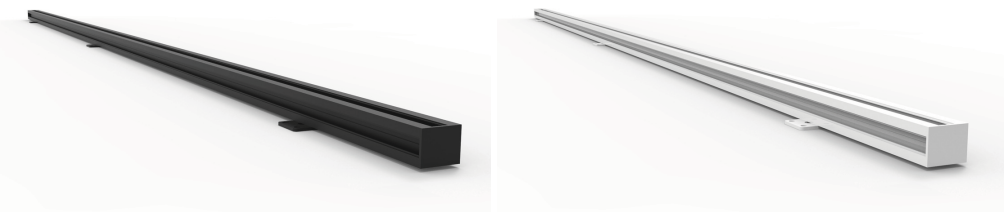

DELUXE INFINITY COMPONENTS

Telescopic Rail

- D-ITR1012 - For 1200 Tops
- D-ITR1518 - For 1500 and 1800 Tops
- D-ITR8012 - For Corner Workstations

Deluxe Back to Back Workstation Infill Panels

Suits Deluxe Infinity Back To Back Workstations Without Screens. Available in 2 Colours.

- D-IF12 - 1200mm W Infill
  1200mm W x 30mm D x 30mm H
- D-IF15 - 1500mm W Infill
  1500mm W x 30mm D x 30mm H
- D-IF18 - 1800mm W Infill
  1800mm W x 30mm D x 30mm H

Fixing Plate

- ISFS - Screw Plate for Single Sided Screens ISFD
- - Screw Plate for Double Sided Screens

Corner Clamp - IRC For Use With Infinity Corner Workstations

Joining Pole - ISJP For Use With Infinity Corner Workstations

Component Colour Choices -

Black
Powdercoat

White
Powdercoat