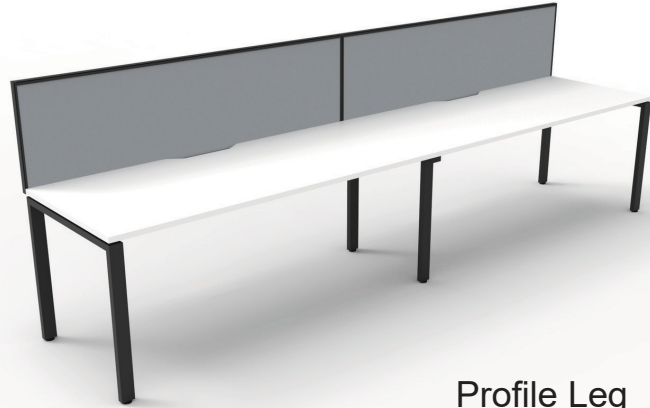

DELUXE INFINITY RANGE

MINI CATALOGUE 2019

ELITE OFFICE
FURNITURE

WORKSTATIONS - FURNITURE - SEATING - STORAGE - ACCESSORIES

DELUXE INFINITY RANGE

- New Deluxe Worktops with **750mm Depth** with Scalloped Edge for Cable Access
- All New **Black Powdercoat Frames** with Loop Leg and Profile Leg
- All New **Natural Oak Top** and **Brilliant White Top Colour**
- All New **Grey Screens with Black Frame** and **Black Screens with White Frame**

DELUXE INFINITY OPEN RANGE

Single Sided, No Screens -
Natural Oak with Scalloped Edge

Profile Leg

Single Sided, With Screens -
Brilliant White Tops with Scalloped Edge

Profile Leg

Double Sided, With Screens -
Natural Oak with Scalloped Edge