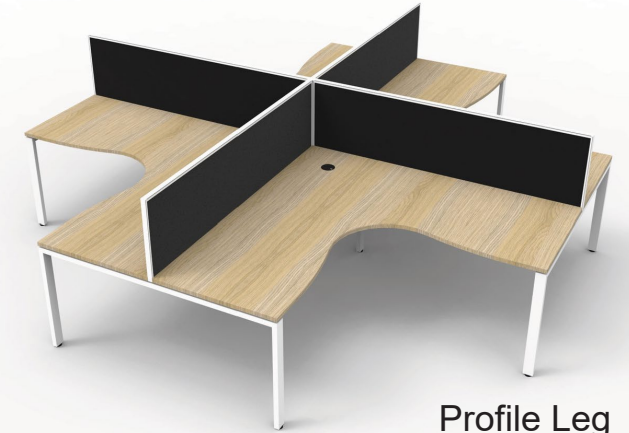

Black
Screen with
White Frame

DELUXE INFINITY CORNER RANGE

1 Person Workstation -
Natural Oak Tops with
Cable Entry Hole

Profile Leg

Loop Leg

Leg Choices -

- Profile Leg
- Loop Leg

Leg Colours -

White Powdercoat Black Powdercoat

4 Person Pod, With Screens -
Brilliant White Tops with Cable Entry Hole

Profile Leg

Loop Leg

Top Size Choices -

- 1800mm x 1800mm W x 750mm D
- 1800mm x 1500mm W x 750mm D
- 1500mm x 1500mm W x 750mm D
- 1800mm x 1200mm W x 750mm D

4 Person Pod, With Screens -
Natural Oak Tops with Cable Entry Hole

Profile Leg

Loop Leg

Top Choices -

Brilliant White Scalloped Top Natural Oak Scalloped Top

Screen Choices -

Grey Screen with Black Frame Black Screen with White Frame