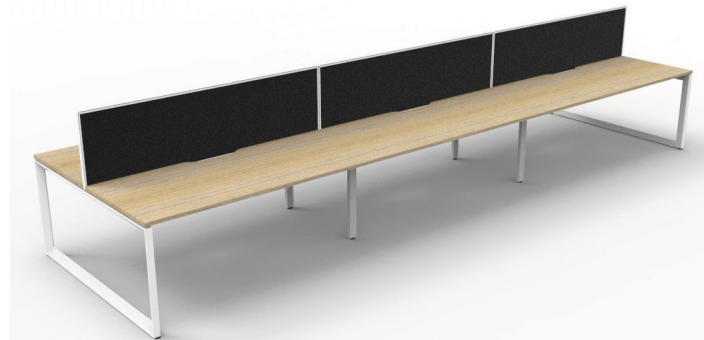

Loop Leg

Leg Choices -

- Profile Leg
- Loop Leg

Leg Colours -

Top Size Choices - 1200mm W

- x 750mm D 1500mm W x
- 750mm D
- 1800mm W x 750mm D

Top Choices -

Screen Choices -