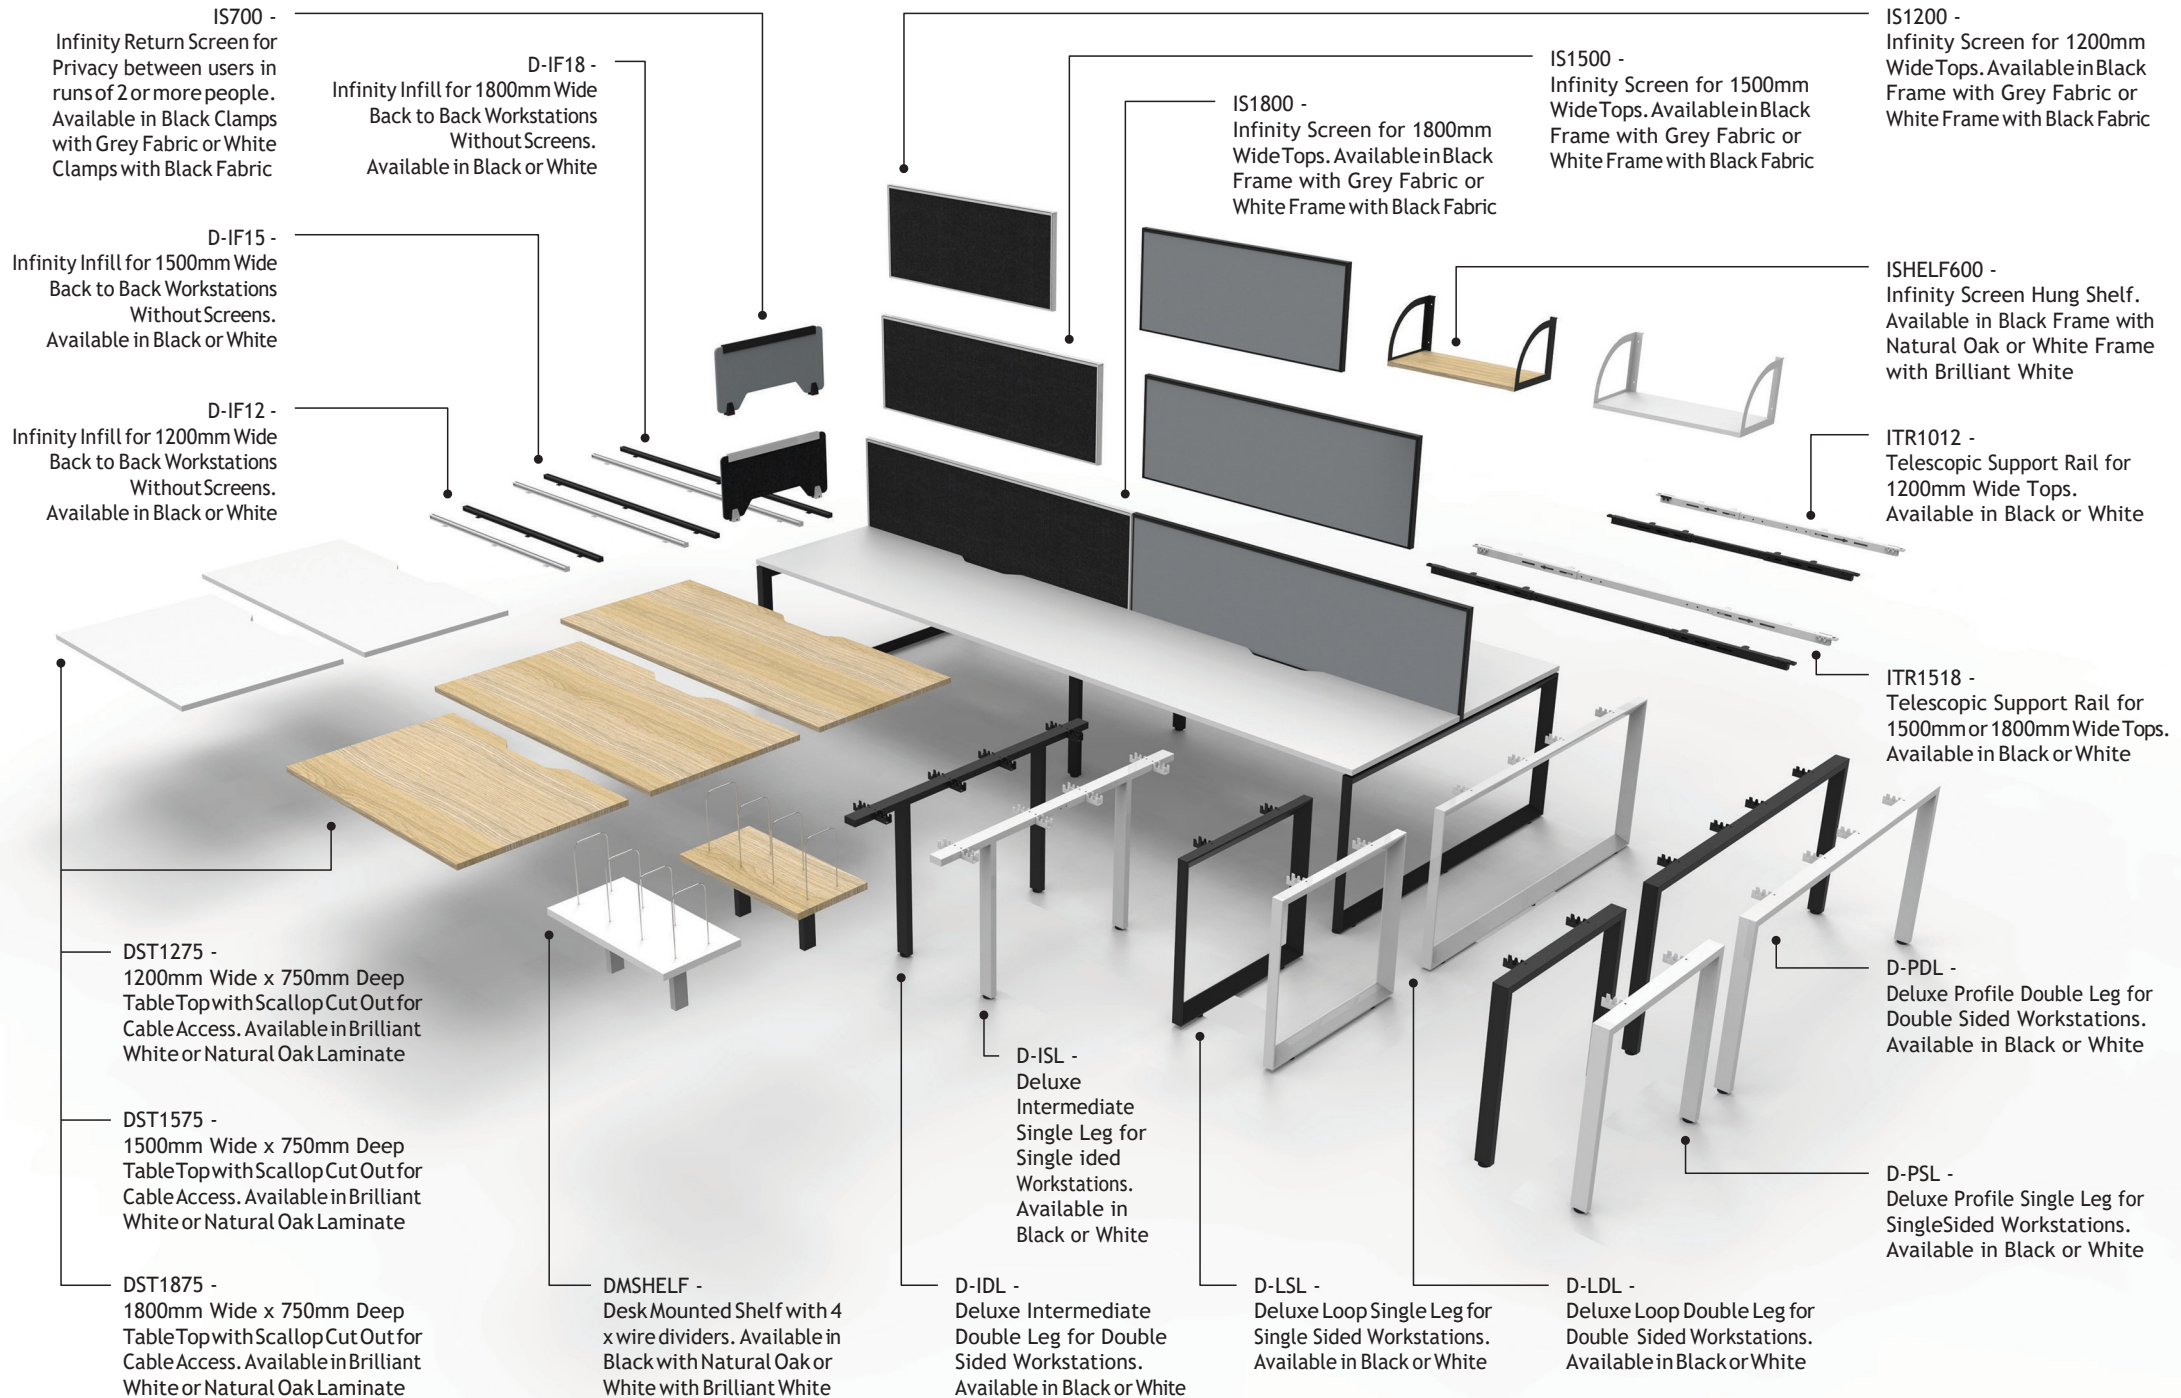

ISHELF600 - 600mm W x 270mm D x 250mm H

ISHELF
Colour
Choices -

Natural
Oak Shelf /
Black Frame

Brilliant White
Shelf / White
Frame

DELUXE INFINITY OPEN RANGE

IS700 - Infinity Return Screen for Privacy between users in runs of 2 or more people. Available in Black Clamps with Grey Fabric or White Clamps with Black Fabric