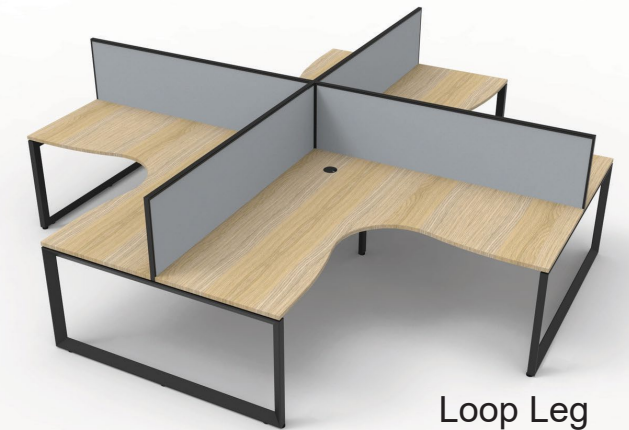

Loop Leg

Top Choices -

Screen Choices -