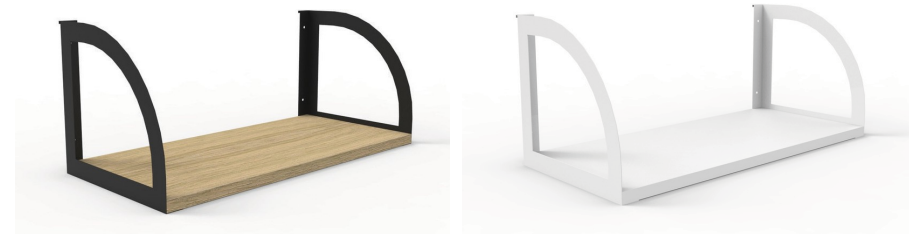

DMSHELF
Colour
Choices -

Natural
Oak Shelf /
Black Frame

Brilliant White
Shelf / White
Frame

Infinity Screen Hung Shelf - ISHELF600 ISHELF600 -

18mm Thick Melamine Shelf, E1 Rated Enviroboard with Powdercoated Steel Shelf Brackets. Available in 2 Colours.

ISHELF600 - 600mm W x 270mm D x 250mm H

ISHELF
Colour
Choices -

Natural
Oak Shelf /
Black Frame

Brilliant White
Shelf / White
Frame

DELUXE INFINITY OPEN RANGE

IS700 - Infinity Return Screen for Privacy between users in runs of 2 or more people. Available in Black Clamps with Grey Fabric or White Clamps with Black Fabric