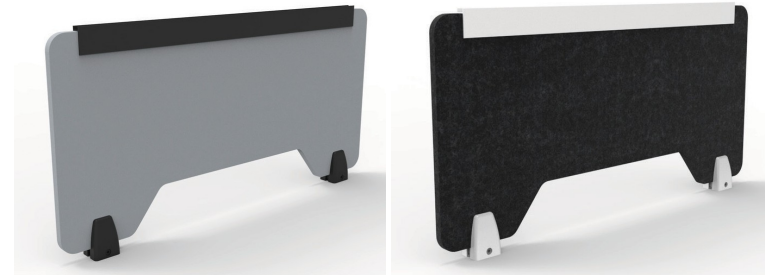

Fixing Plate

- ISFS - Screw Plate for Single Sided Screens ISFD
- - Screw Plate for Double Sided Screens

Corner Clamp - IRC For Use With Infinity Corner Workstations

Joining Pole - ISJP For Use With Infinity Corner Workstations

Component Colour Choices -

Black
Powdercoat

White
Powdercoat

DELUXE INFINITY SCREENS

Pinable Rapid Infinity and Deluxe Infinity Screen

- IS1200 - 1200mm W x 500mm H x 30mm T
- IS1500 - 1500mm W x 500mm H x 30mm T
- IS1800 - 1800mm W x 500mm H x 30mm T

Screen Choices -

Pinable Rapid Infinity and Deluxe Infinity Divider IS700 -

- 690mm W x 350mm H x 20mm T (370mm H With Screw Plates Attached)
- Screw Plates Attached)

DELUXE INFINITY SHELVES

Desk Mounted Shelf - DMSHELF