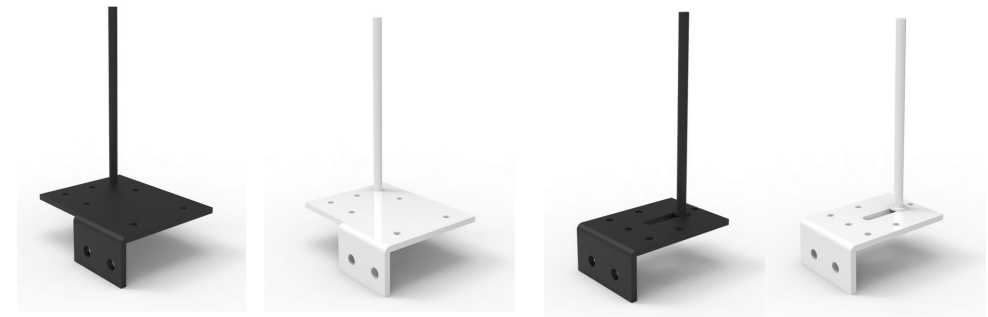

Single and Double End Leg Choices -

- Profile Leg
- Loop Leg

End Leg and Intermediate Leg Colour Choices -

White
Powdercoat

Black
Powdercoat

DELUXE INFINITY COMPONENTS

Telescopic Rail

- D-ITR1012 - For 1200 Tops
- D-ITR1518 - For 1500 and 1800 Tops
- D-ITR8012 - For Corner Workstations

Deluxe Back to Back Workstation Infill Panels

Suits Deluxe Infinity Back To Back Workstations Without Screens. Available in 2 Colours.

- D-IF12 - 1200mm W Infill
1200mm W x 30mm D x 30mm H
- D-IF15 - 1500mm W Infill
1500mm W x 30mm D x 30mm H
- D-IF18 - 1800mm W Infill
1800mm W x 30mm D x 30mm H

Fixing Plate

- ISFS - Screw Plate for Single Sided Screens ISFD
- - Screw Plate for Double Sided Screens

Corner Clamp - IRC For Use With Infinity Corner Workstations

Joining Pole - ISJP For Use With Infinity Corner Workstations