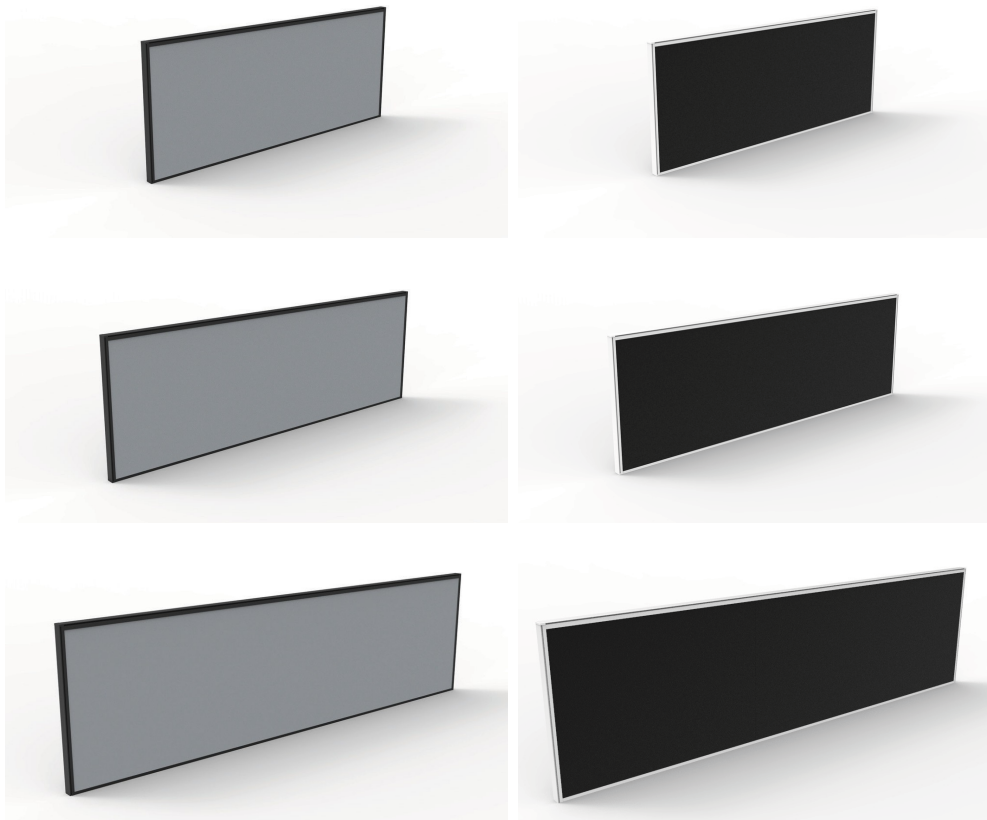

Component Colour Choices -

Black
Powdercoat

White
Powdercoat

DELUXE INFINITY SCREENS

Pinable Rapid Infinity and Deluxe Infinity Screen

- IS1200 - 1200mm W x 500mm H x 30mm T
- IS1500 - 1500mm W x 500mm H x 30mm T
- IS1800 - 1800mm W x 500mm H x 30mm T

Screen Choices -

Pinable Rapid Infinity and Deluxe Infinity Divider IS700 -

- 690mm W x 350mm H x 20mm T (370mm H With Screw Plates Attached)
- Screw Plates Attached)

DELUXE INFINITY SHELVES

Desk Mounted Shelf - DMSHELF