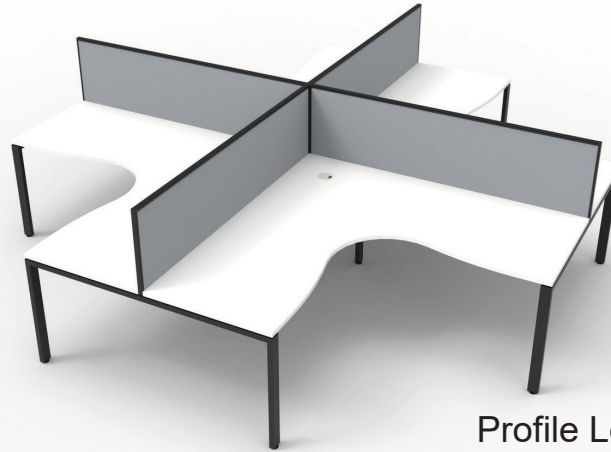

Black
Powdercoat

Top Size Choices - 1200mm W

- x 750mm D 1500mm W x
- 750mm D
- 1800mm W x 750mm D

Top Choices -

Brilliant White
Scalloped
Top

Natural Oak
Scalloped
Top

Screen Choices -

Grey
Screen with
Black Frame

Black
Screen with
White Frame

DELUXE INFINITY CORNER RANGE

1 Person Workstation -
Natural Oak Tops with
Cable Entry Hole

Profile Leg

Loop Leg

Leg Choices -

- Profile Leg
- Loop Leg

Leg Colours -

White Powdercoat Black Powdercoat

4 Person Pod, With Screens -
Brilliant White Tops with Cable Entry Hole

Profile Leg

Loop Leg

Top Size Choices -

- 1800mm x 1800mm W x 750mm D
- 1800mm x 1500mm W x 750mm D
- 1500mm x 1500mm W x 750mm D
- 1800mm x 1200mm W x 750mm D