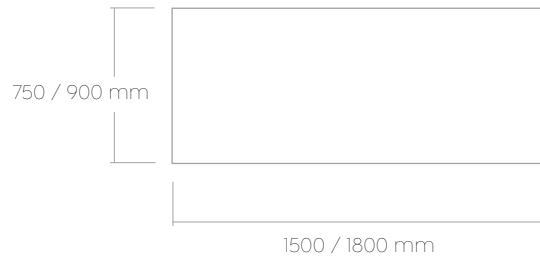

Height Adjustable Flip Table

Product Data Specification

Height Adjustable Flip Table

Product Data Specification

Product	Description	Worktop	Code
	HA Flip Table Black Powdercoated Frame	1500 x 750	OG_AXHAFLIP1575_B_#
		1800 x 750	OG_AXHAFLIP1875_B_#
		1800 x 900	OG_AXHAFLIP189_B_#

COMPONENTS

Product	Description	Code
	Worktops White/New Oak	1500 x 750 OG_AXD1575_W
		1500 x 750 OG_AXD1575_NO
		1800 x 750 OG_AXD1875_W
		1800 x 750 OG_AXD1875_NO
		1800 x 900 OG_AXT189_W__T
		1800 x 900 OG_AXT189_NO__T
	Leg Sets	1500 OG_HA1500_B_A
		1800 OG_HA1800_B_A
	Rail Sets	1500 OG_HA1500_B_B
		1800 OG_HA1800_B_B