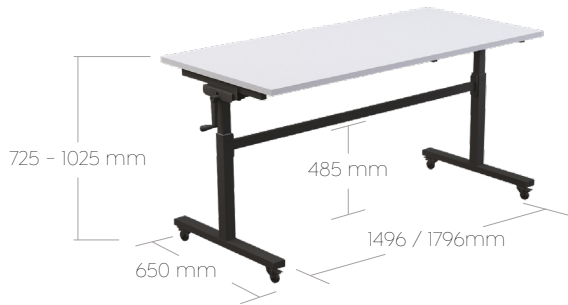

Height Adjustable Flip Table

Product Data Specification

Height Adjustable Flip Table

Product Data Specification

Product	Description	Worktop	Code
	HA Flip Table Black Powdercoated Frame	1500 x 750	OG_AXHAFLIP1575_B_#
		1800 x 750	OG_AXHAFLIP1875_B_#
		1800 x 900	OG_AXHAFLIP189_B_#

COMPONENTS

Product	Description	Code
	Worktops White/New Oak	1500 x 750 OG_AXD1575_W
		1500 x 750 OG_AXD1575_NO
		1800 x 750 OG_AXD1875_W
		1800 x 750 OG_AXD1875_NO
		1800 x 900 OG_AXT189_W__T
		1800 x 900 OG_AXT189_NO__T
	Leg Sets	1500 OG_HA1500_B_A
		1800 OG_HA1800_B_A
	Rail Sets	1500 OG_HA1500_B_B
		1800 OG_HA1800_B_B